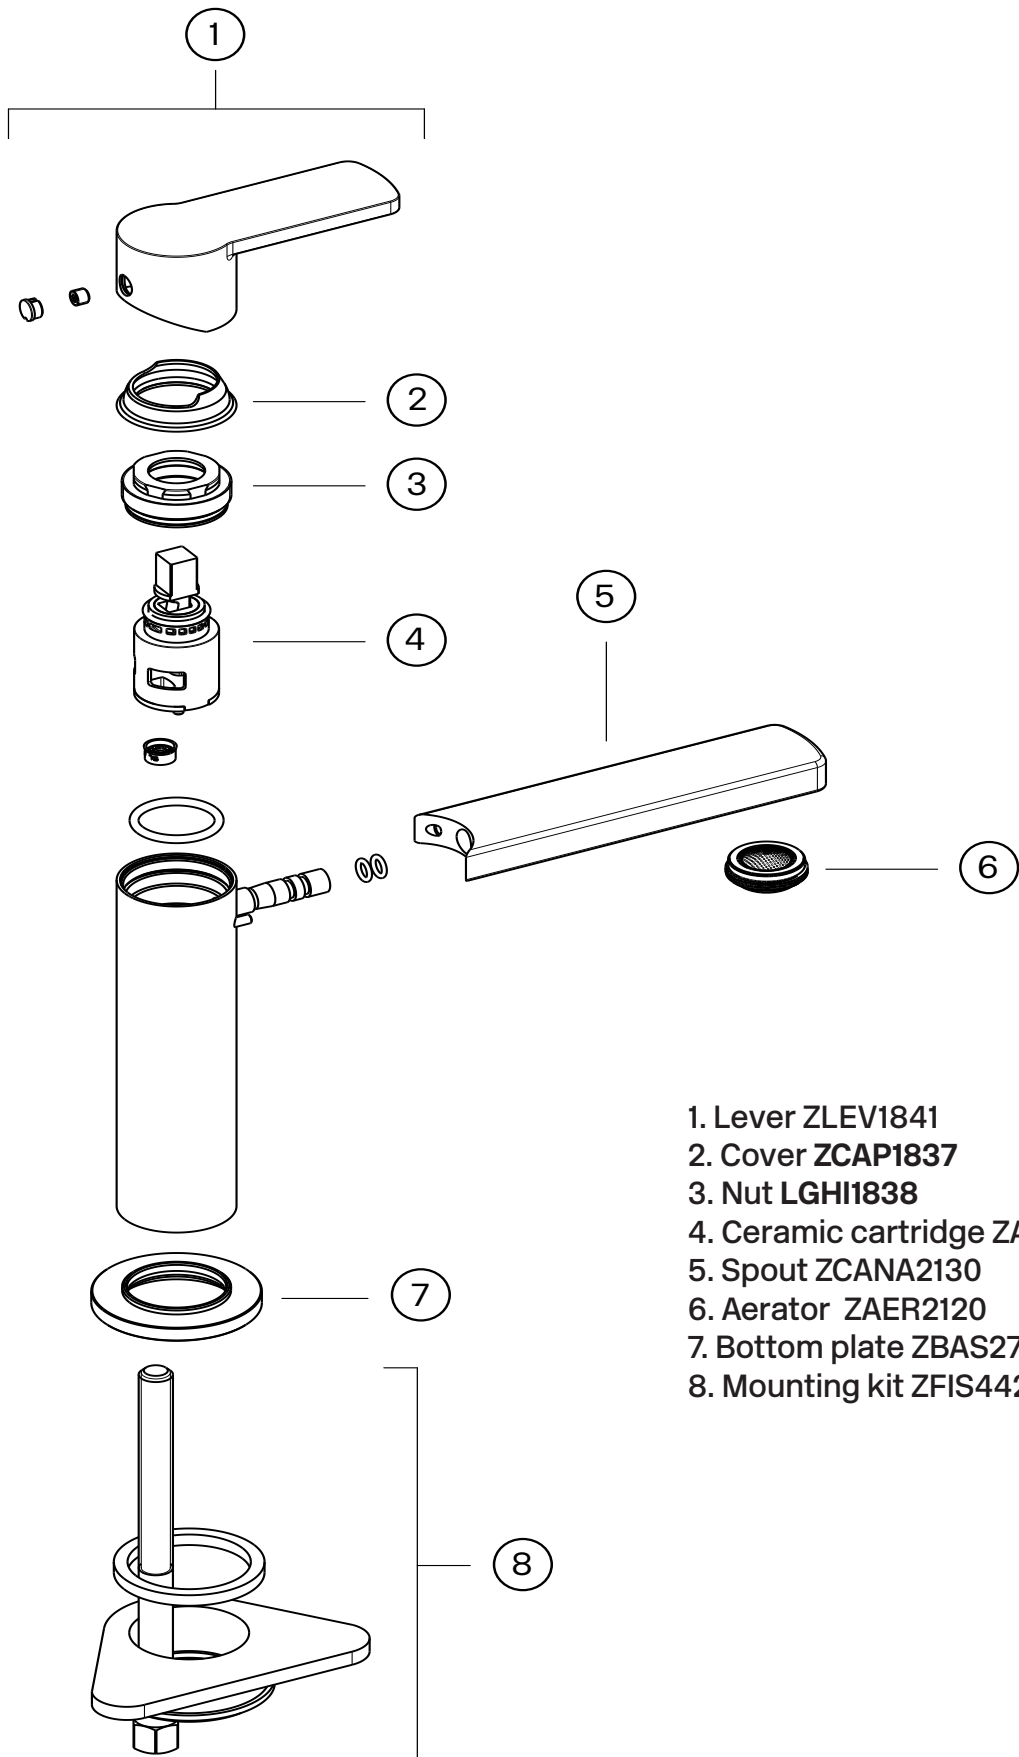

Tapwell

Explosion drawing

1. Lever ZLEV1841
2. Cover ZCAP1837
3. Nut LGHI1838
4. Ceramic cartridge ZA2253
5. Spout ZCANA2130
6. Aerator ZAER2120
7. Bottom plate ZBAS2761
8. Mounting kit ZFIS442