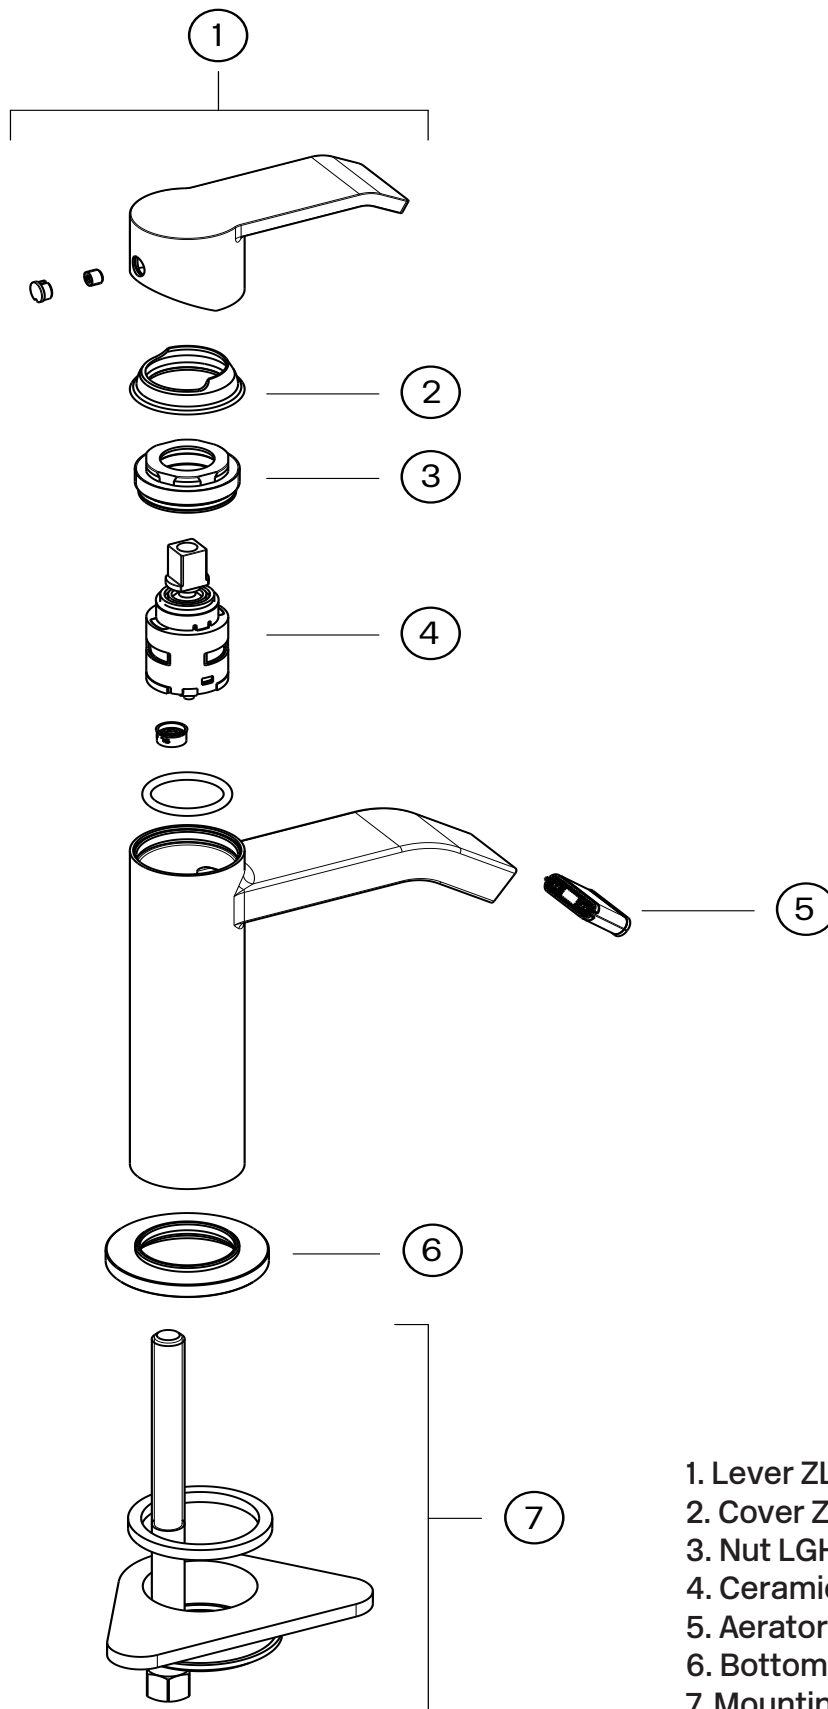

# Tapwell

## Explosion drawing

- 1. Lever ZLEV1843
- 2. Cover ZCAP1837
- 3. Nut LGHI1838
- 4. Ceramic cartridge ZA685
- 5. Aerator ZAER2037
- 6. Bottom plate ZBAS2761
- 7. Mounting kit ZFIS442