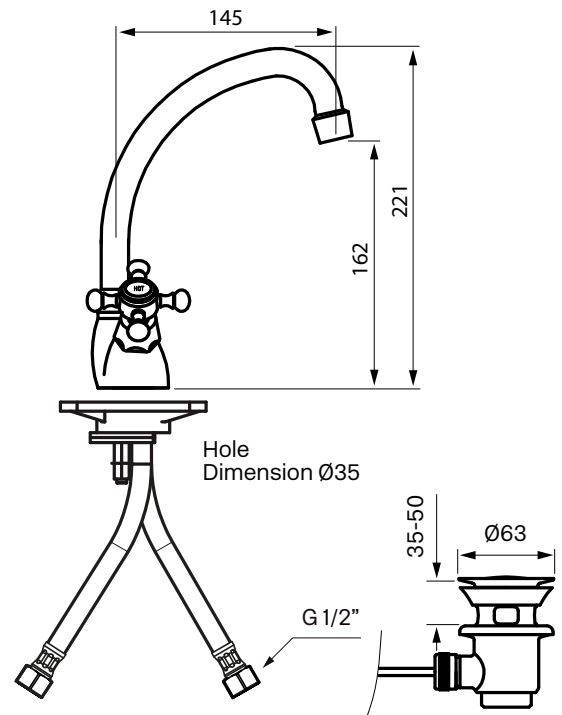

Product Sheet

VLV 077

Wash basin mixer

Article number:

Chrome 8227291

Brass 9418839

Aerator: ZAER002

Ceramic cartridge: ZVIT001 + ZVIT002