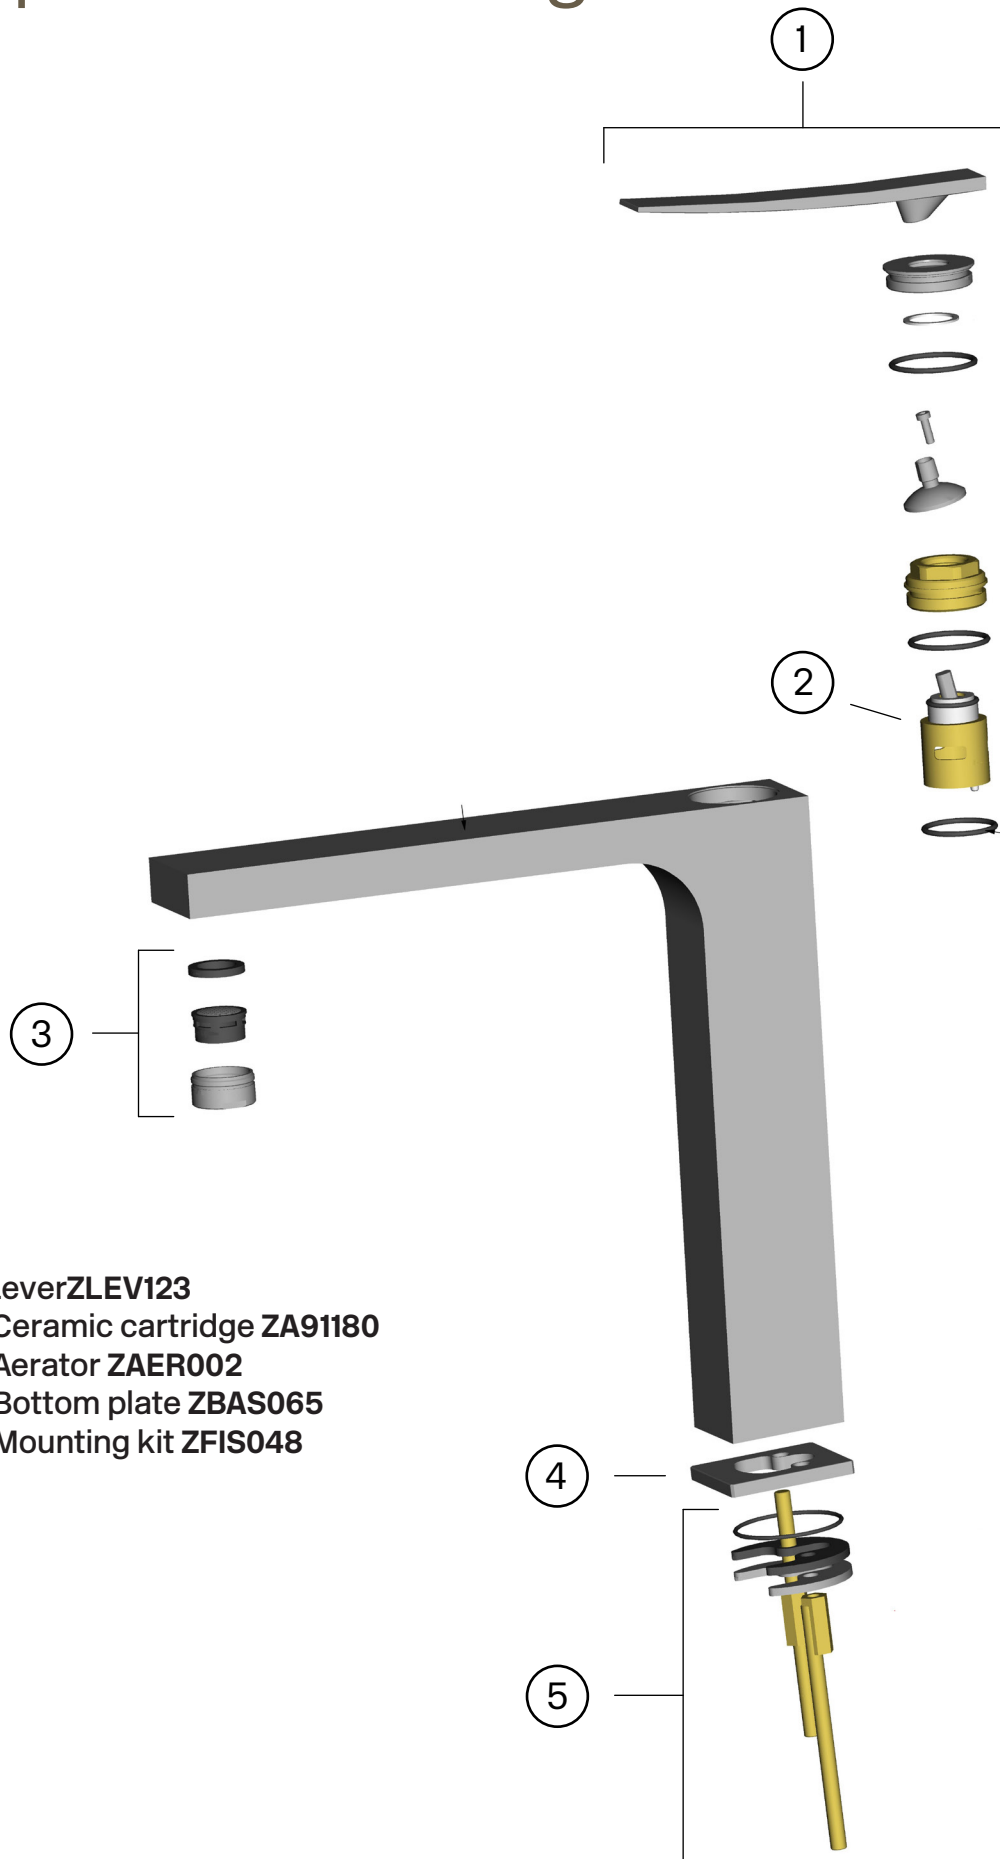

Tapwell

Product Sheet

ELY 081

Wash basin

Art.Nr:

Chrome **8227392**

Aerator: **ZAER002**

Ceramic cartridge: **ZA91180**

Lubrication

Lubricate only with silicone grease.

Tapwell

Explosion drawing

1. Lever ZLEV123
2. Ceramic cartridge ZA91180
3. Aerator ZAER002
4. Bottom plate ZBAS065
5. Mounting kit ZFIS048