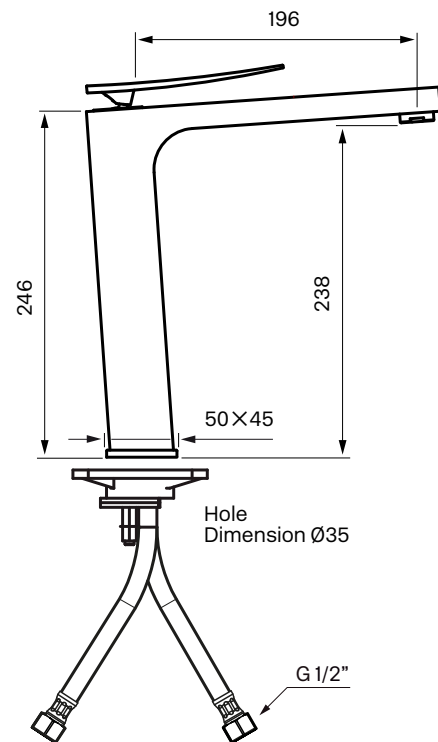

Tapwell

Product Sheet

ELY 081

Wash basin

Art.Nr:

Chrome **8227392**

Aerator: **ZAER002**

Ceramic cartridge: **ZA91180**

Lubrication

Lubricate only with silicone grease.

Tapwell

Explosion drawing

1. Lever ZLEV123
2. Ceramic cartridge ZA91180
3. Aerator ZAER002
4. Bottom plate ZBAS065
5. Mounting kit ZFIS048