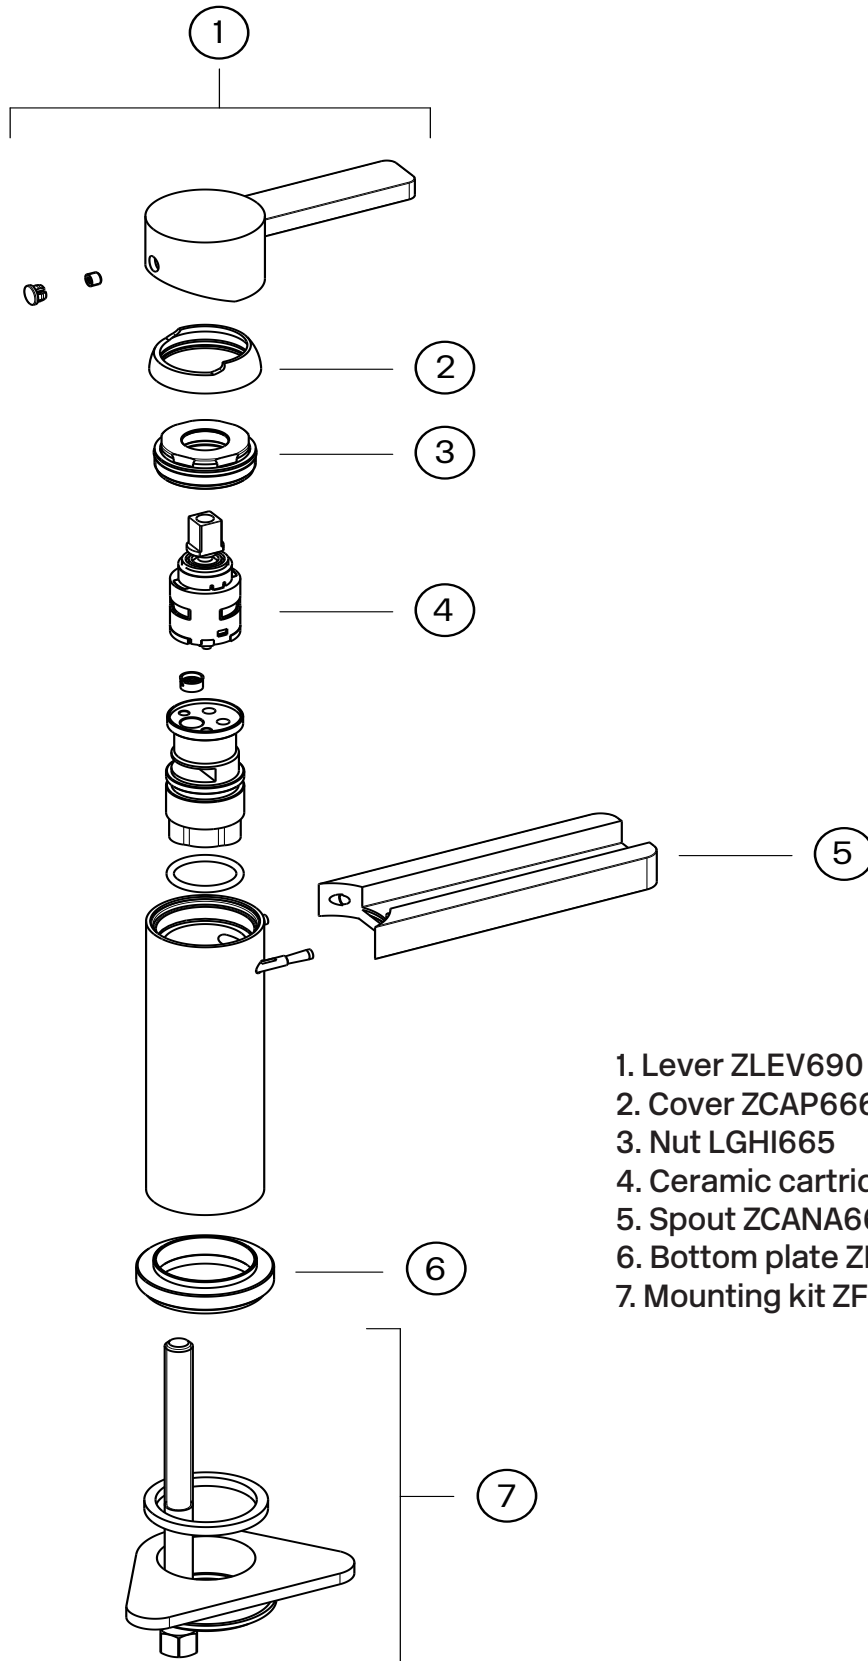

## Explosion drawing

1. Lever ZLEV690
2. Cover ZCAP666
3. Nut LGHI665
4. Ceramic cartridge ZA685
5. Spout ZCANA668
6. Bottom plate ZBAS282
7. Mounting kit ZFIS442