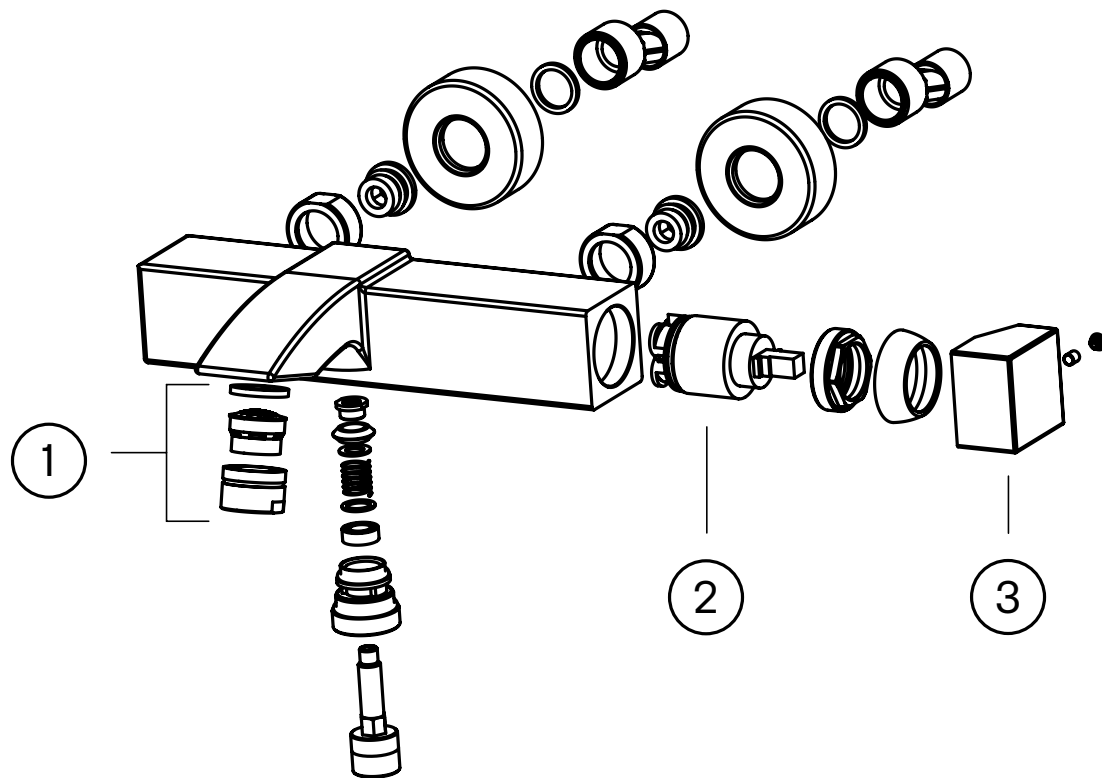

Tapwell

Explosion drawing

1. AeratorZAER003
2. Ceramic cartridge ZA91104
3. Handle ZLEV098