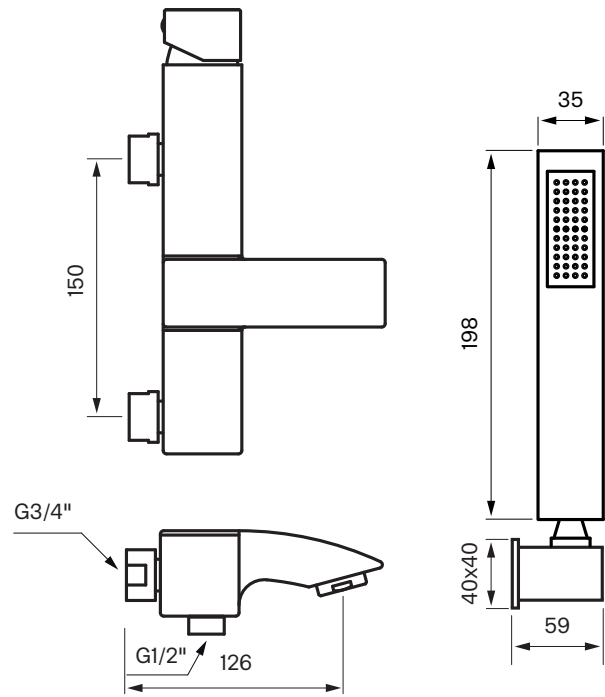

Tapwell

Product Sheet

EVM 026

Pressure balanced thermostatic bath- and shower mixer including handshower, flexible hose and metal bracket. 150 CC.

Art. Nr:
Chrome **8343306**

Ceramic cartridge: **ZA91104**

Lubrication

Lubricate only with silicone grease.

Thermostatic cartridge

The thermostat is positioned on the hot water side so that only the tempered water is flowing through the mixer body, which saves energy. Safety lock at 38°C (100°F). Automatic stop of the flow of hot water.

Tapwell

Explosion drawing

1. AeratorZAER003
2. Ceramic cartridge ZA91104
3. Handle ZLEV098