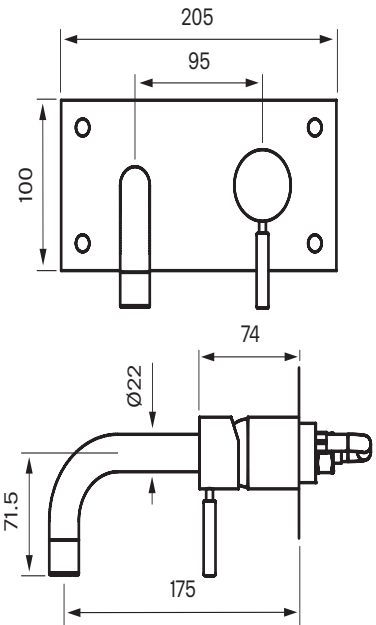

Product Sheet

BOX 006

Wash basin mixer

Article number:

Chrome **8553371**

Brass **9418109**

Rose Gold **9418698**

Black Chrome **9418950**

Honey Gold **9419132**

White Gold **9419131**

Ceramic cartridge: **ZA91104 Hydroplast**

Cleaning

Wipe the surface with a soft cloth and luke-warm water and possibly a mild soap. The surface withstands no basic, acidic, lime dissolving or abrasive detergents.