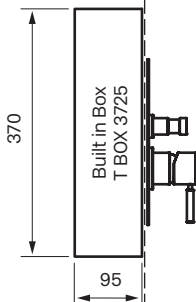

Recommended
height shower head
210—240 cm

Mixer
front view

Hand
shower

Recommended height
shower mixer 110 cm from
floor to center of plate

Recommended height
hand shower 110 cm from
floor to center of hand
shower unit