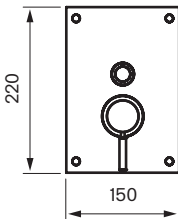

Recommended
height shower head
210—240 cm

Mixer
front view

Hand
shower

Recommended height
shower mixer 110 cm from
floor to center of plate

Recommended height
hand shower 110 cm from
floor to center of hand
shower unit