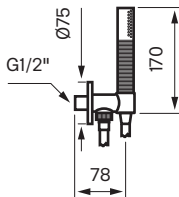

Recommended
height shower head
210—240 cm

Mixer
front view

Hand
shower

Recommended height
shower mixer 110 cm from
floor to center of plate

Recommended height
hand shower 110 cm from
floor to center of hand
shower unit