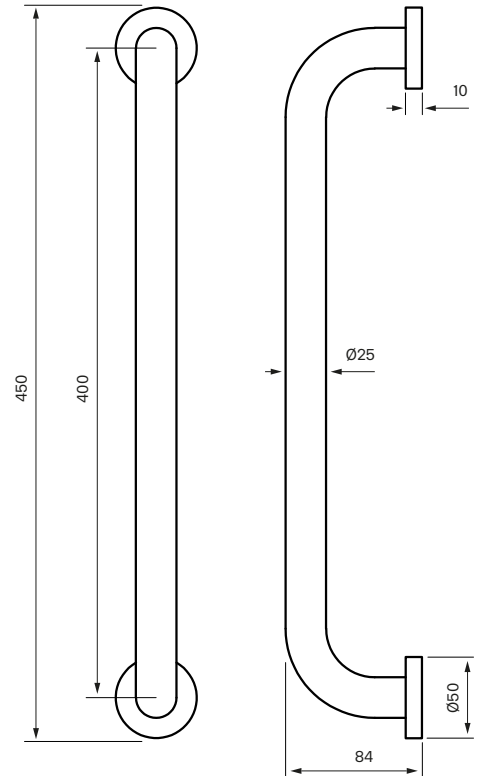

Product Sheet

TA 814

Bath tub handle.

Article number:
Chrome 9420123
Brass 9420124

Cleaning

Wipe the surface with a soft cloth and luke-warm water and possibly a mild soap. The surface withstands no basic, acidic, lime dissolving or abrasive detergents.