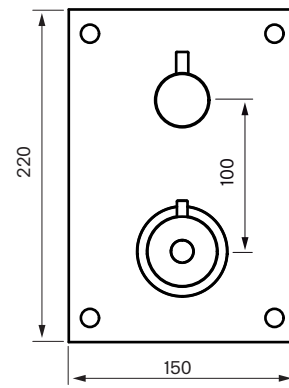

Studs/Wall

Recommended height
shower head 210-240 cm

Frontview
of mixer:

Recommended height
mixer 110 cm from
floor to center of plate

Hand shower:

Recommended height
hand shower 110 cm from
floor to center of water exit