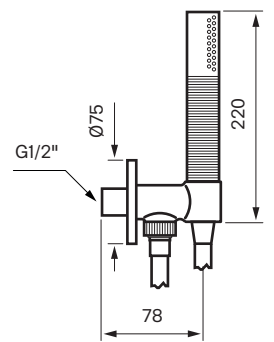

Studs/Wall

Recommended height
shower head 210-240 cm

Frontview
of mixer:

Recommended height
mixer 110 cm from
floor to center of plate

Hand shower:

Recommended height
hand shower 110 cm from
floor to center of water exit