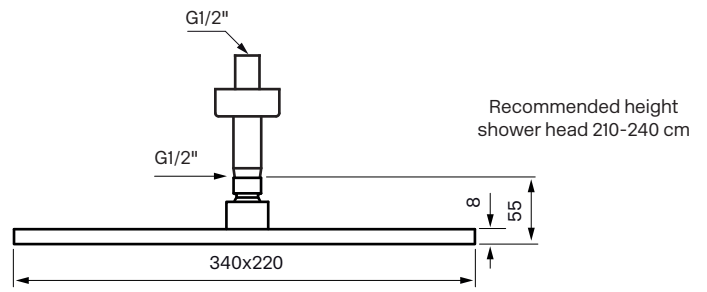

Studs/Wall

Recommended height
shower head 210-240 cm

Frontview
of mixer:

Recommended height
mixer 110 cm from
floor to center of plate

Hand shower:

Recommended height
hand shower 110 cm from
floor to center of water exit