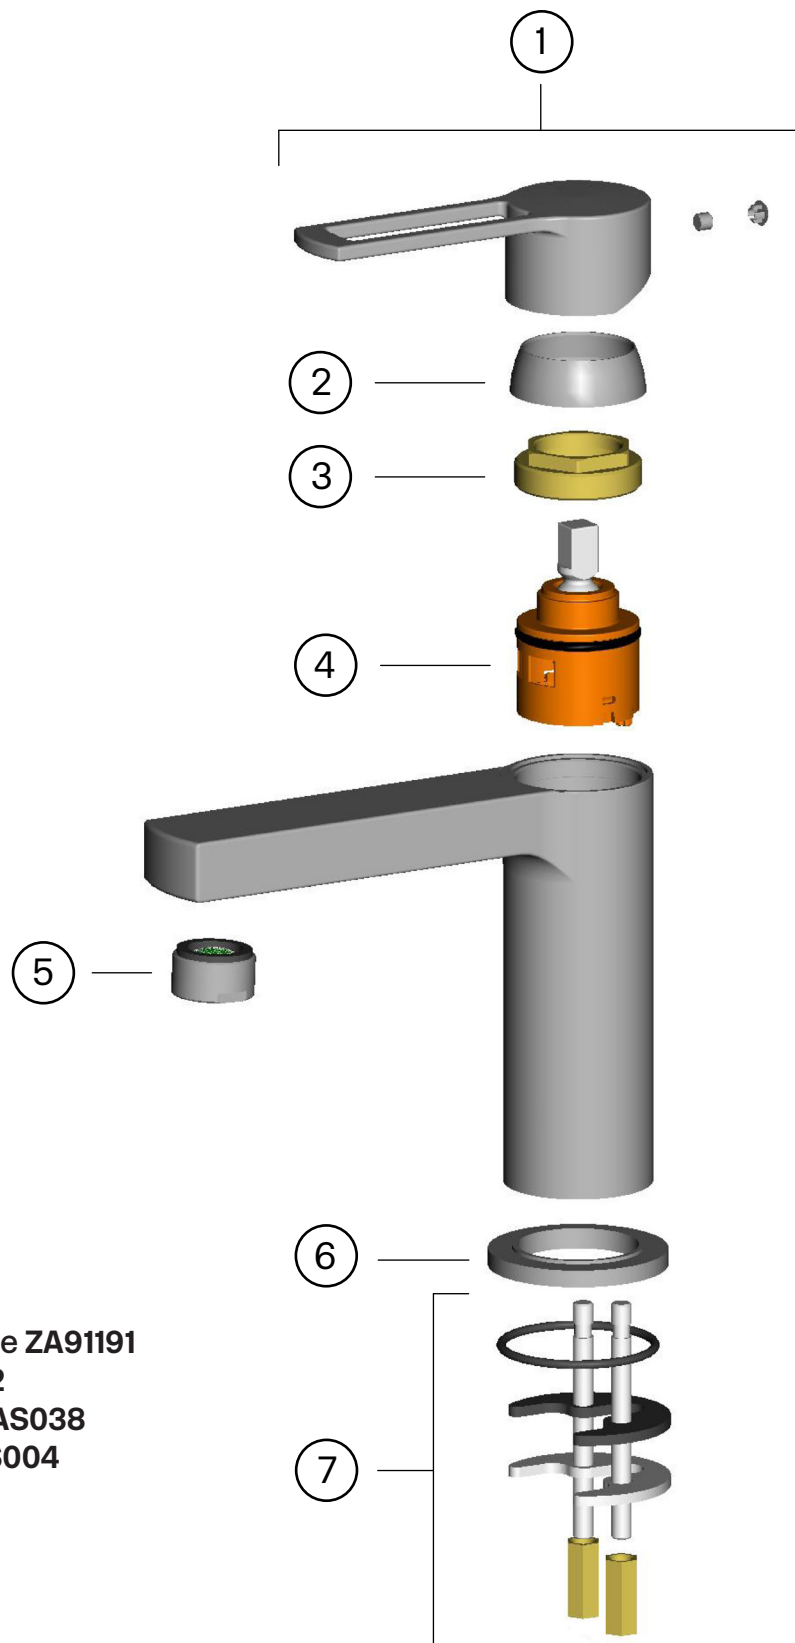

# Tapwell

## Explosion drawing

- 1. Lever ZLEV136
- 2. Cover ZCAP034
- 3. Nut ZGHI010
- 4. Ceramic cartridge ZA91191
- 5. Aerator ZAER002
- 6. Bottom plate ZBAS038
- 7. Mounting kit ZFIS004