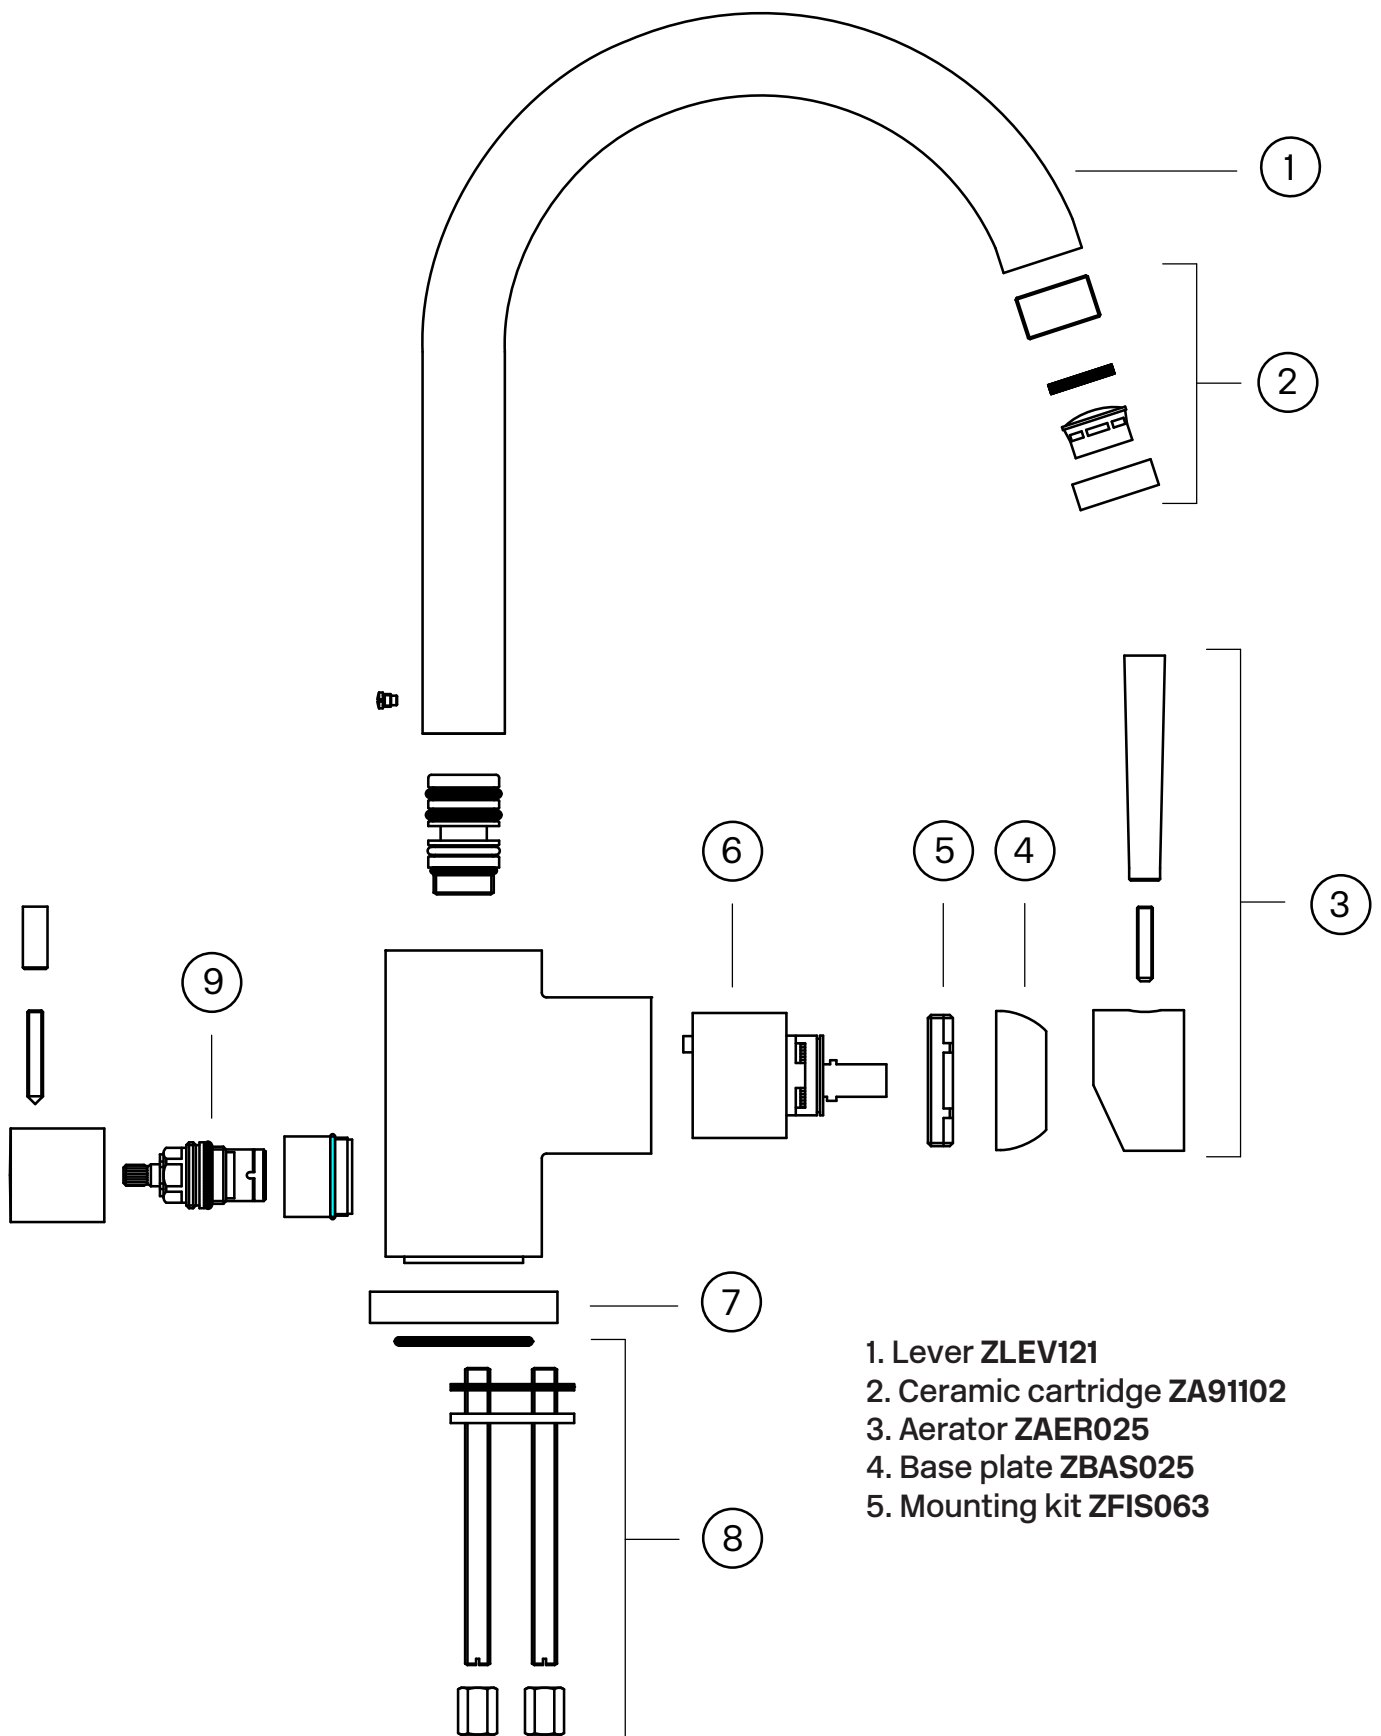

Tapwell

Explosion drawing

- 1. Lever ZLEV121
- 2. Ceramic cartridge ZA91102
- 3. Aerator ZAER025
- 4. Base plate ZBAS025
- 5. Mounting kit ZFIS063