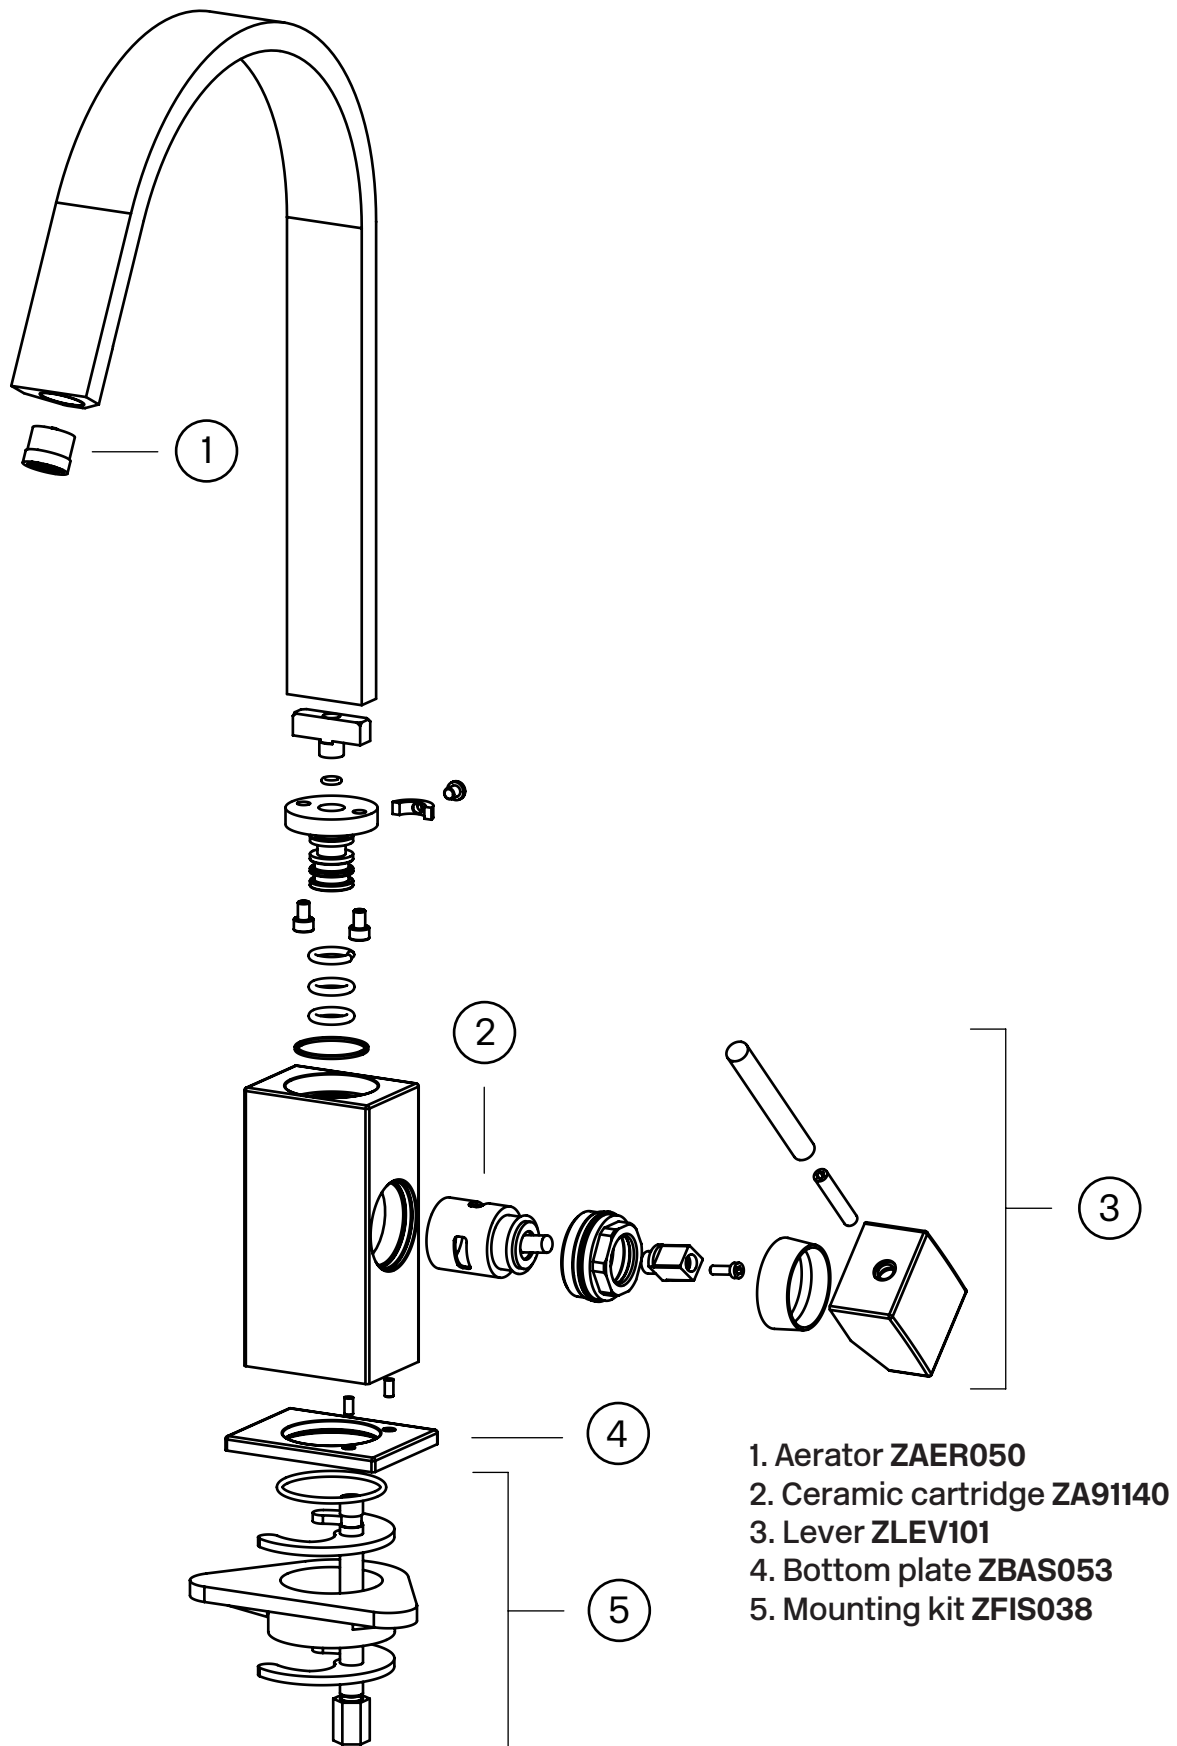

Tapwell

Explosion Drawing

1. Aerator ZAER050
2. Ceramic cartridge ZA91140
3. Lever ZLEV101
4. Bottom plate ZBAS053
5. Mounting kit ZFIS038