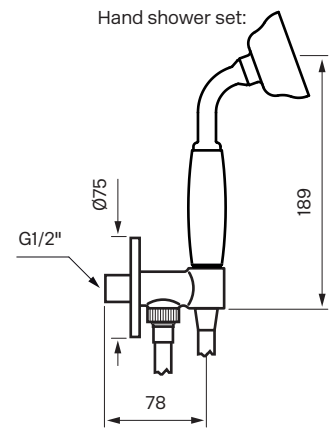

Recommended height shower head 210-240 cm

Wall

Recommended height 110 cm from floor to center of plate

Recommended height hand shower set 110 cm from floor to center water exit