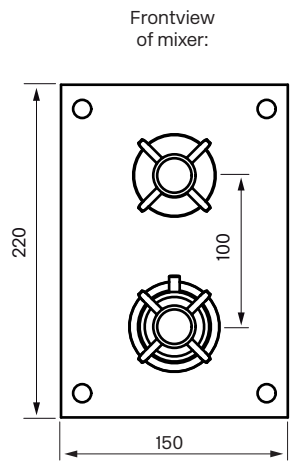

Recommended height shower head 210-240 cm

Wall

Recommended height 110 cm from floor to center of plate

Recommended height hand shower set 110 cm from floor to center water exit