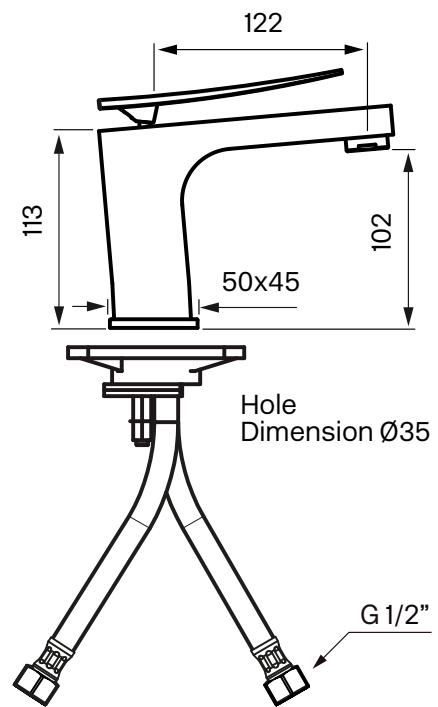

Tapwell

Product Sheet

ELY 071

Wash basin

Art. nr:

Chrome **8227383**

Copper **9418509**

Aerator: **ZAER002**