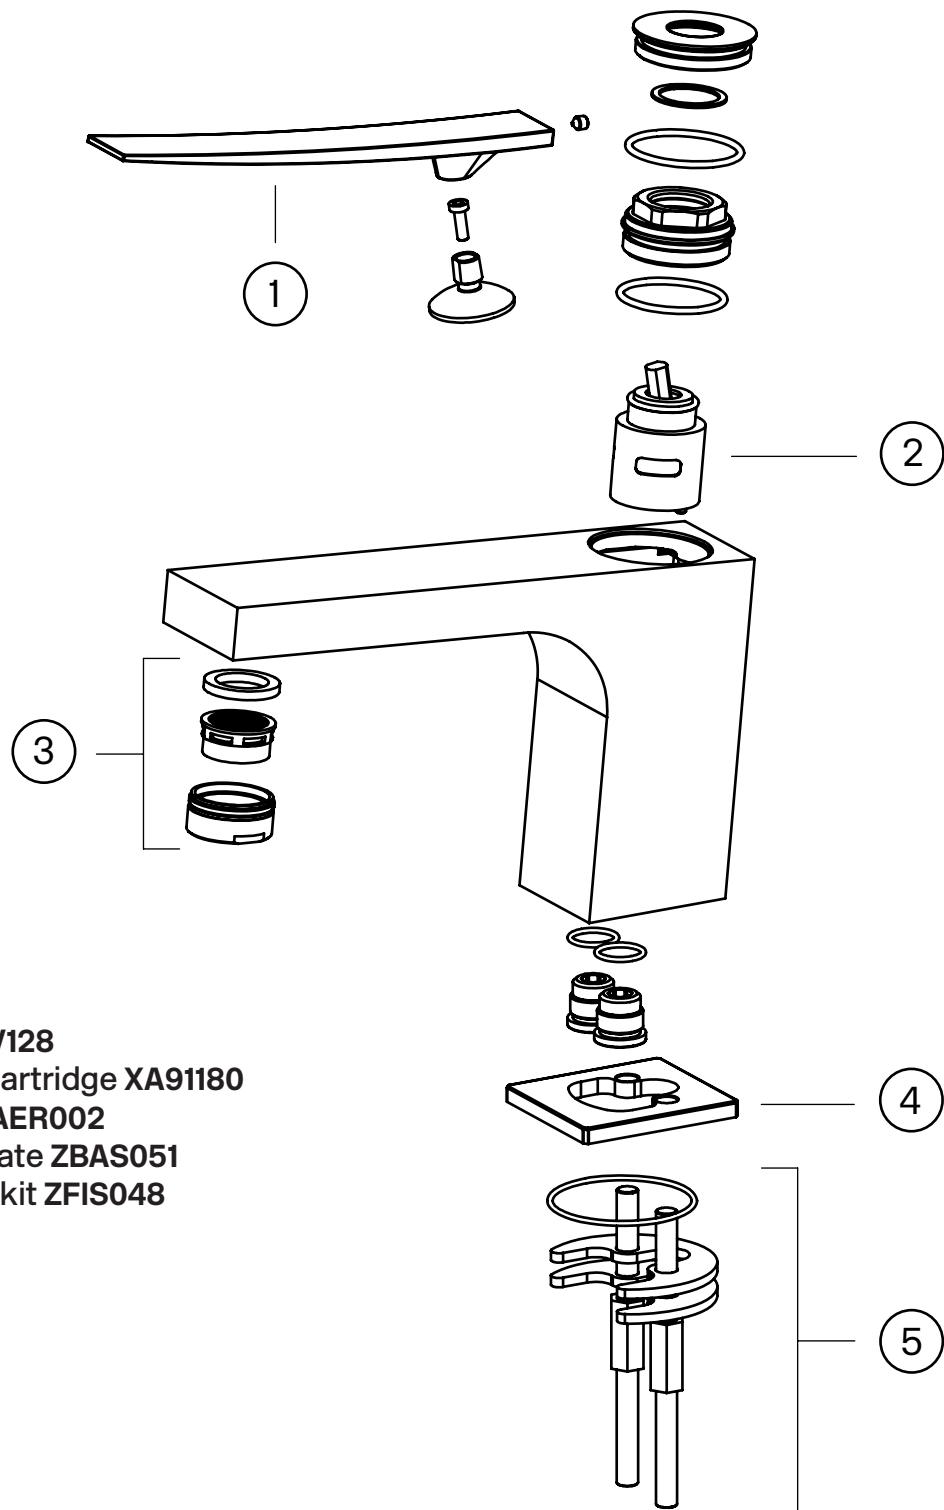

Tapwell

Product Sheet

ELY 071

Wash basin

Art. nr:

Chrome **8227383**

Copper **9418509**

Aerator: **ZAER002**

Decalcification

Aerators shall regularly be decalcified by water and vinegar mix for a few hours.

Lubrication

Lubricate only with silicone grease.

Tapwell

Explosion drawing

- 1. Lever ZLEV128
- 2. Ceramic cartridge XA91180
- 3. Aerator ZAER002
- 4. Bottom plate ZBAS051
- 5. Mounting kit ZFIS048