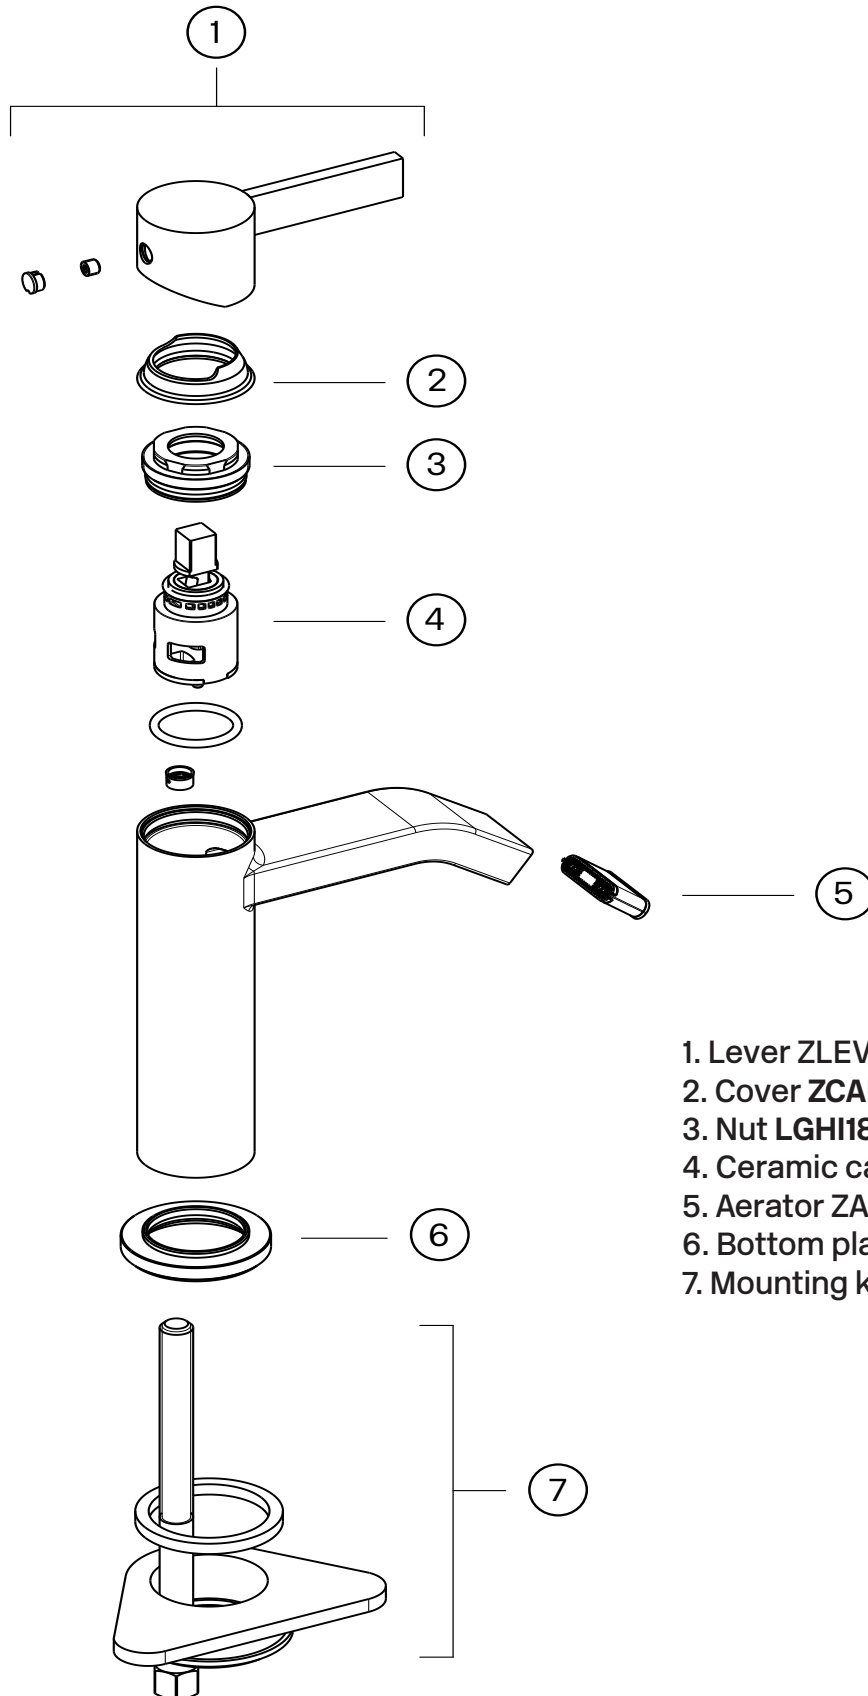

## Explosion drawing

1. Lever ZLEV2683
2. Cover ZCAP1837
3. Nut LGHI1838
4. Ceramic cartridge ZA2253
5. Aerator ZAER2037
6. Bottom plate ZBAS1866
7. Mounting kit ZFIS442