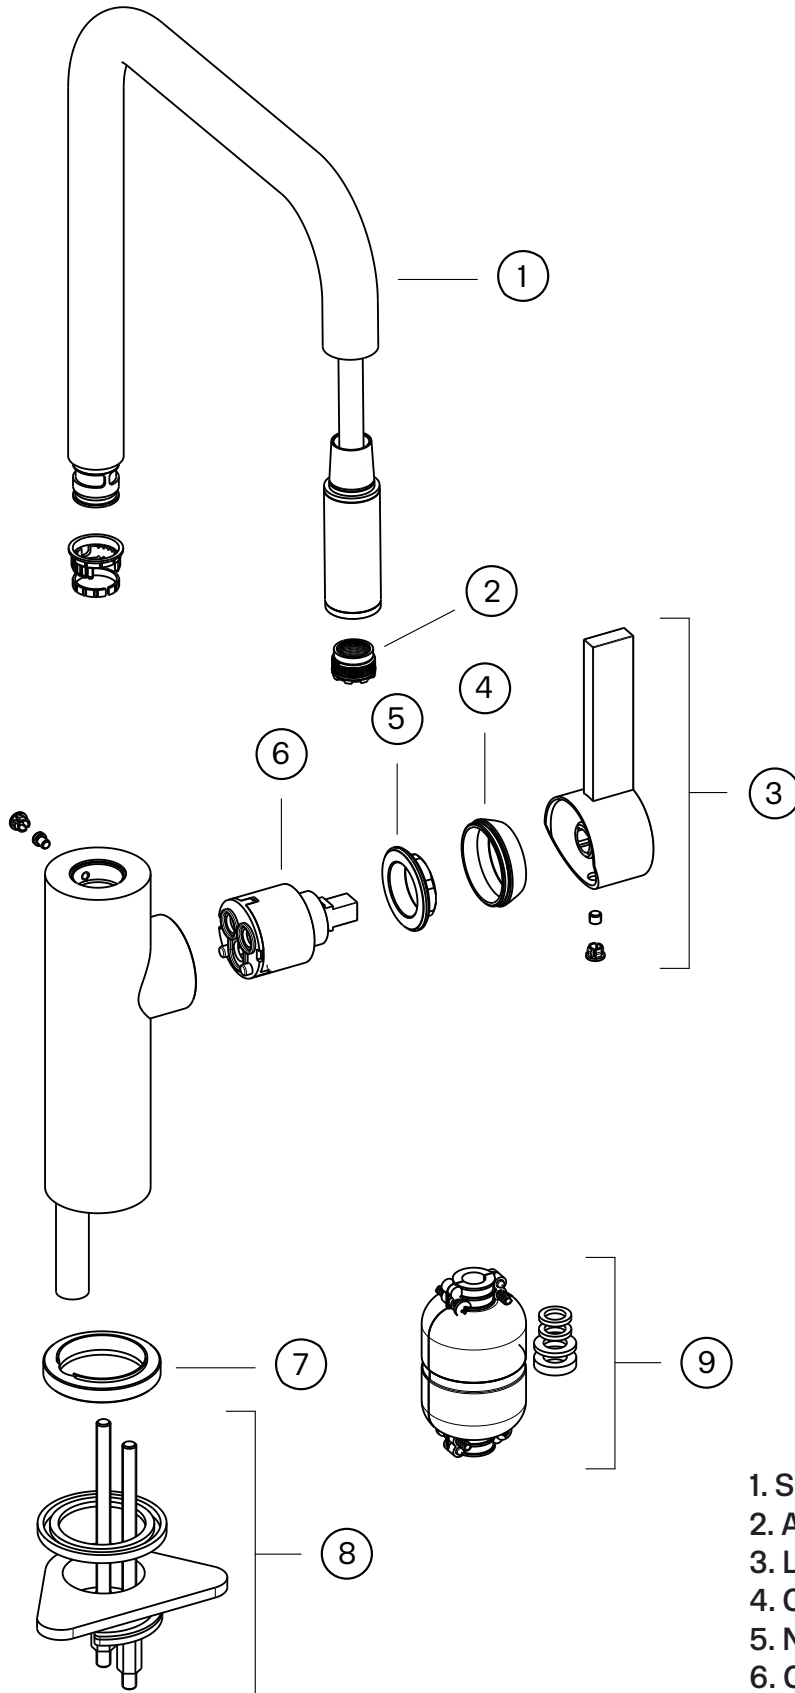

Tapwell

Explosion Drawing

1. Spout ZCANA2742
2. Aerator ZAER2743
3. Lever ZLEV193
4. Cover ZCAP794
5. Nut LGHI112
6. Ceramic cartridge ZA1291
7. Bottom plate ZBAS2748
8. Mounting kit ZFIS2558
9. Weight for hand shower hose