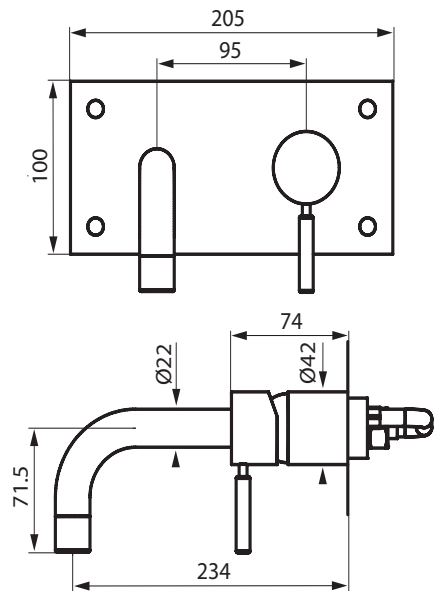

Product Sheet

BOX 008

Wash basin mixer

Article number:
Chrome 8553370
Brass 9418108

Ceramic cartridge: ZA91104 Hydroplast

Cleaning

Wipe the surface with a soft cloth and luke-warm water and possibly a mild soap. The surface withstands no basic, acidic, lime dissolving or abrasive detergents.

Lubricate only with silicone grease.

Tapwell

Explosion drawing

1. Ceramic cartridge ZA91104 Hydroplast
2. Lever ZLEV501

Tapwell

Flow rate

BOX 008