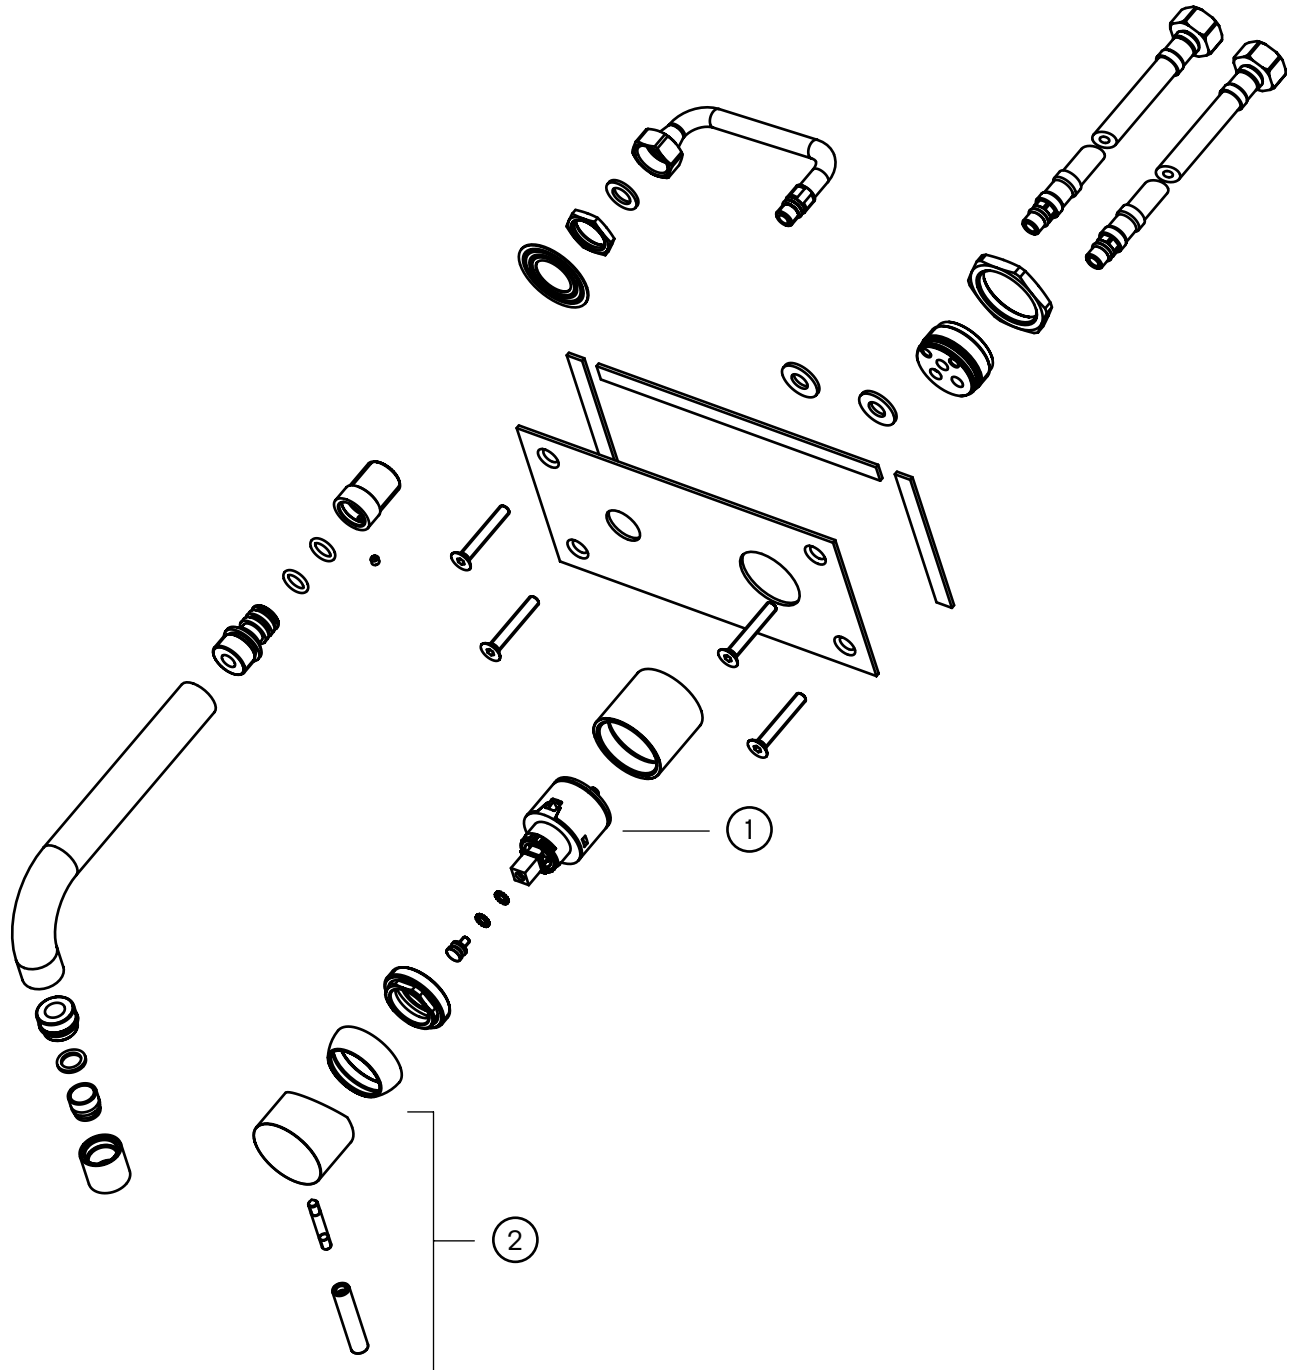

Product Sheet

BOX 008

Wash basin mixer

Article number:
Chrome 8553370
Brass 9418108

Ceramic cartridge: ZA91104 Hydroplast

Cleaning

Wipe the surface with a soft cloth and luke-warm water and possibly a mild soap. The surface withstands no basic, acidic, lime dissolving or abrasive detergents.

Lubricate only with silicone grease.

Tapwell

Explosion drawing

1. Ceramic cartridge ZA91104 Hydroplast
2. Lever ZLEV501

Tapwell

Flow rate

BOX 008