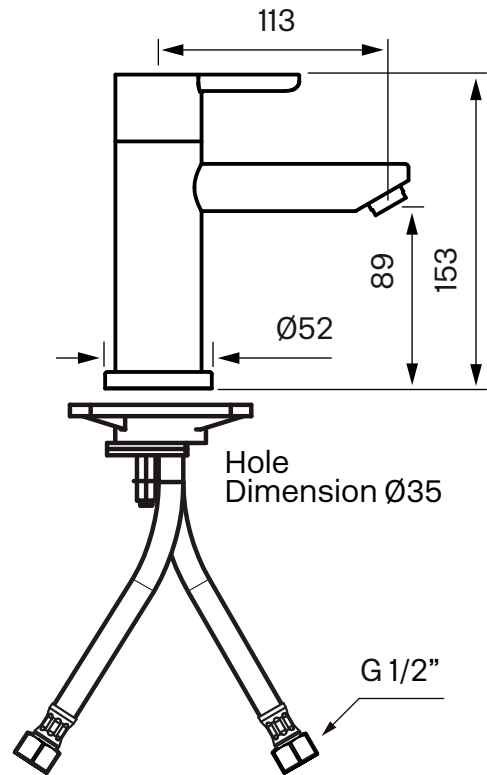

Tapwell

Product Sheet

TAP 071

Wash basin

Art. nr:

Chrome 9421088

Cleaning

Wipe the surface with a soft cloth and luke-warm water and possibly a mild soap. The surface withstands no basic, acidic, lime dissolving or abrasive detergents.