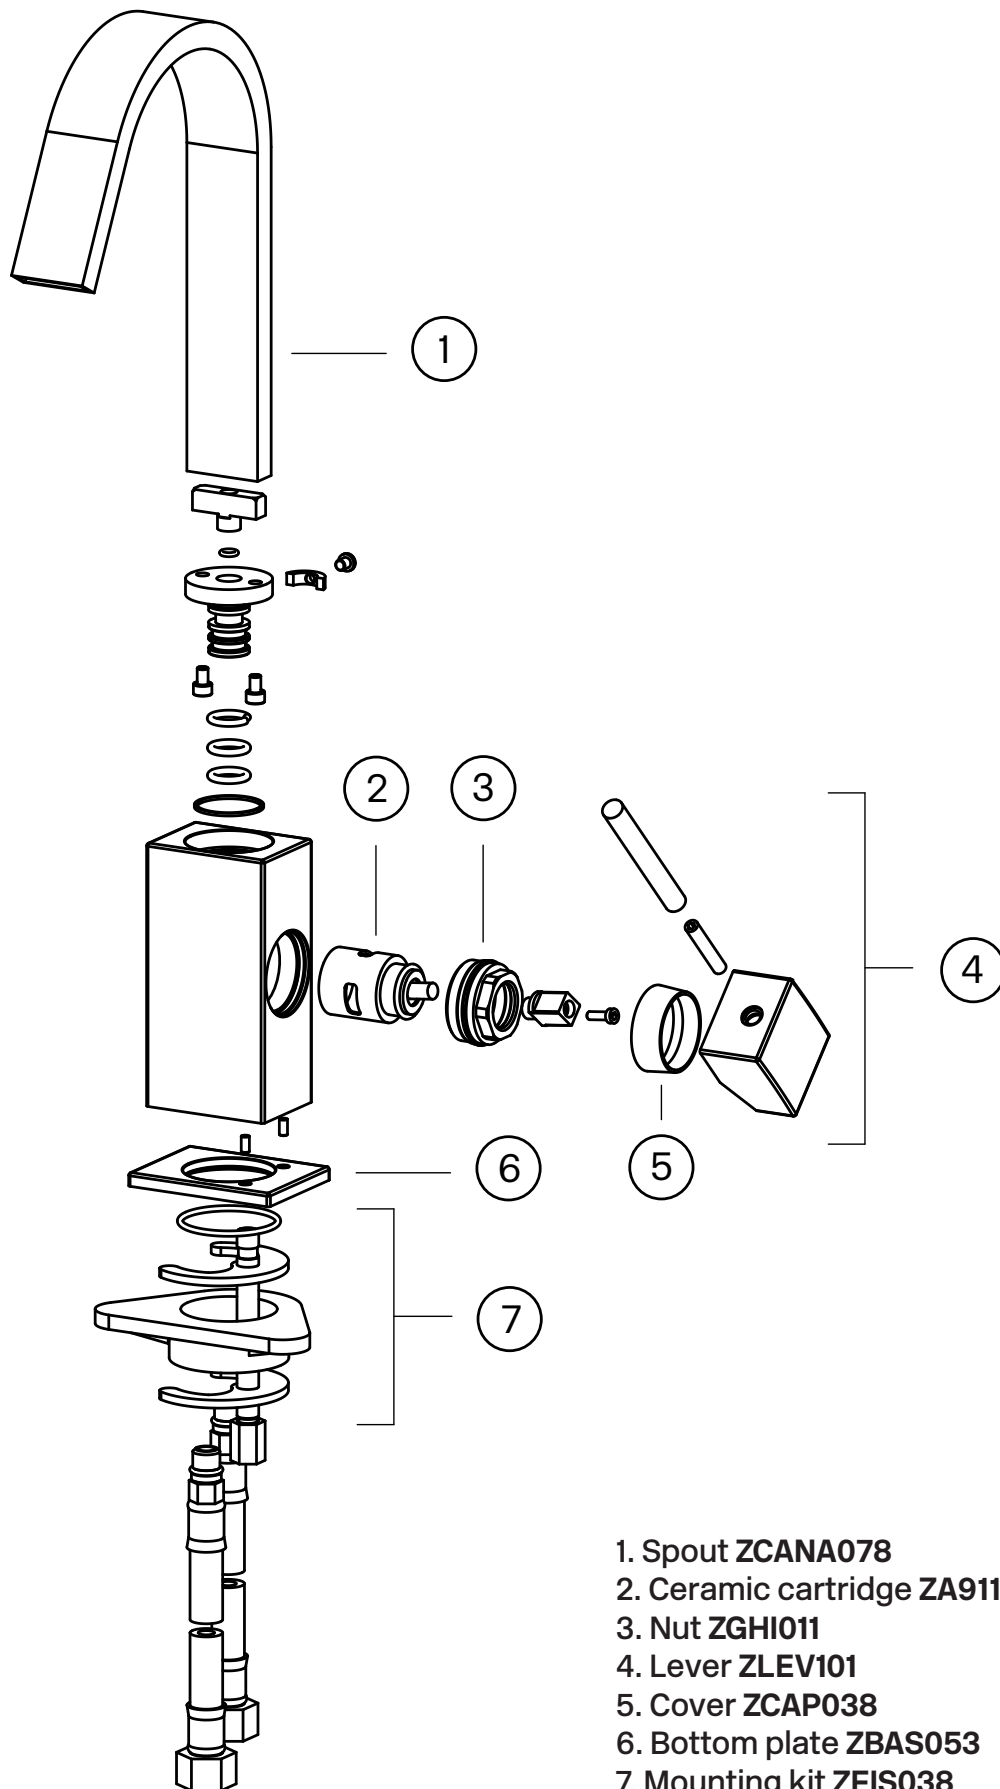

Tapwell

Explosion drawing

1. Spout ZCANA078
2. Ceramic cartridge ZA91140
3. Nut ZGHI011
4. Lever ZLEV101
5. Cover ZCAP038
6. Bottom plate ZBAS053
7. Mounting kit ZFIS038