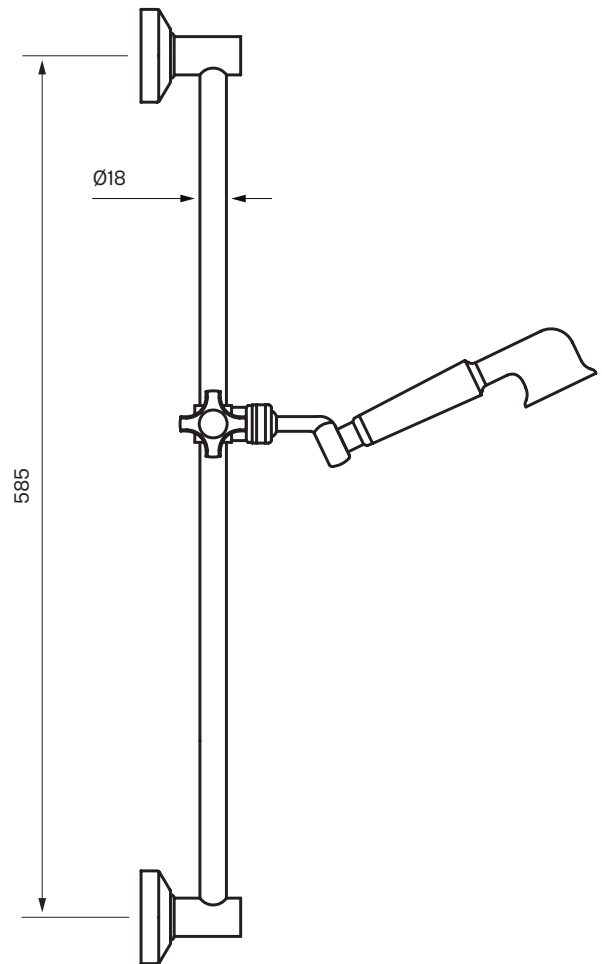

## Product Sheet

### ZSAL 070

Shower rail Classic.

**Article number:**  
Chrome **9415944**  
Brass **9418725**

Hand shower: **ZDOC030**  
Glider: **ZSAL044**  
Shower hose: **ZFLO001**