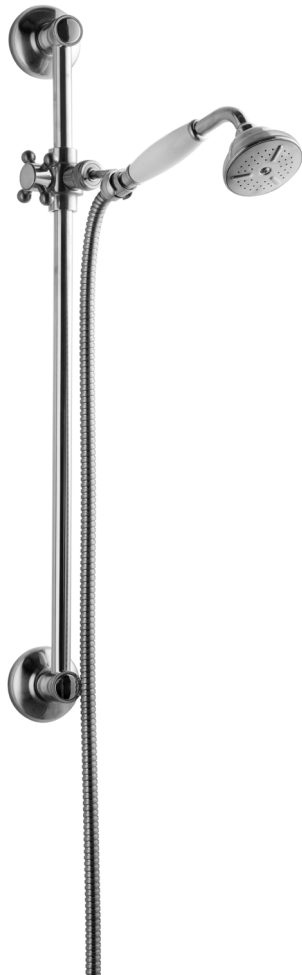

### ZSAL 070

Shower rail Classic.

**Article number:**  
Chrome **9415944**  
Brass **9418725**

Hand shower: **ZDOC030**  
Glider: **ZSAL044**  
Shower hose: **ZFLO001**

### Cleaning

Wipe the surface with a soft cloth and luke-warm water and possibly a mild soap. The surface withstands no basic, acidic, lime dissolving or abrasive detergents.

Brass is a material that over time will get a beautiful patina but can be polished with brass polish.

### Lubrication

Lubricate only with silicone grease.