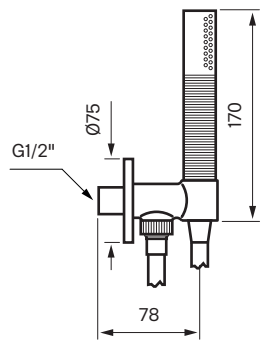

Recommended height shower head 210—240 cm

Studs/Wall

Mixer front view

Recommended height shower mixer 110 cm from floor to center of plate

Hand shower

Recommended height hand shower 110 cm from floor to center of hand shower unit