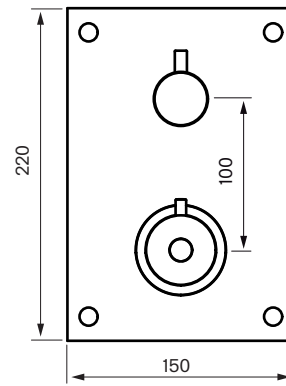

Recommended height shower head 210—240 cm

Studs/Wall

Mixer front view

Recommended height shower mixer 110 cm from floor to center of plate

Hand shower

Recommended height hand shower 110 cm from floor to center of hand shower unit