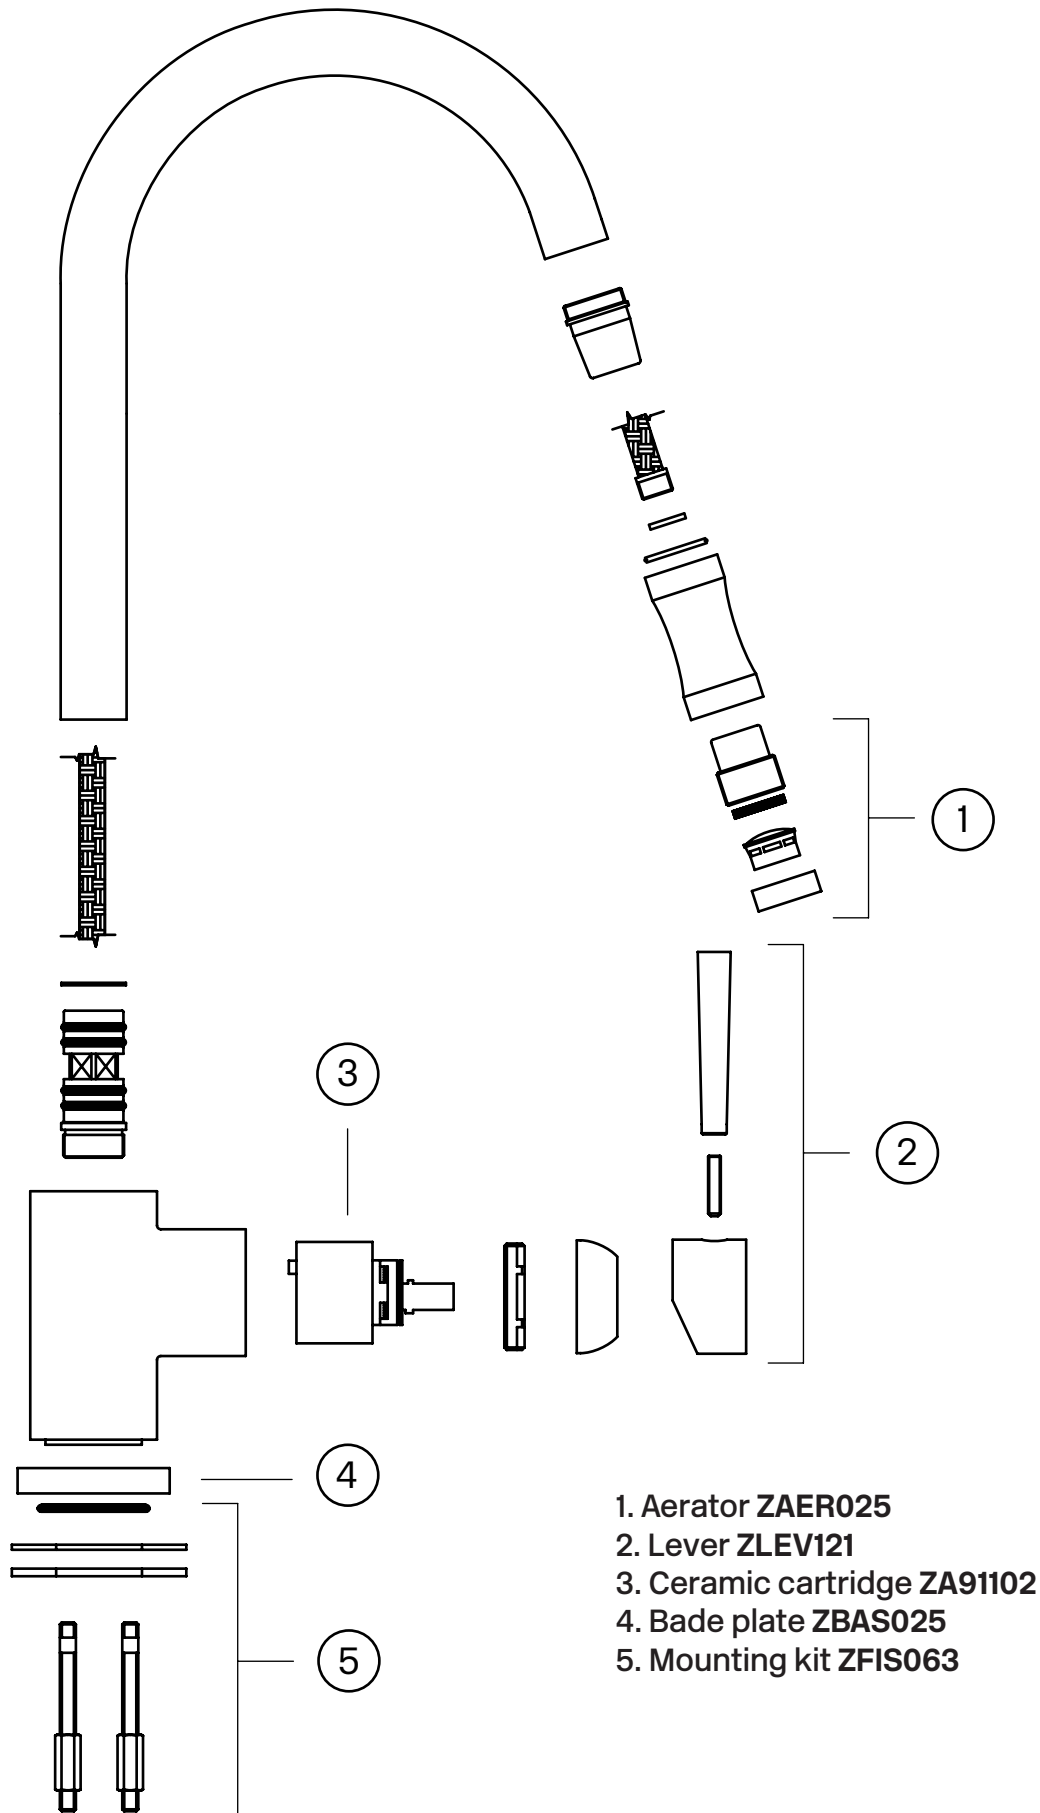

Explosion drawing

1. Aerator ZAER025
2. Lever ZLEV121
3. Ceramic cartridge ZA91102
4. Bade plate ZBAS025
5. Mounting kit ZFIS063