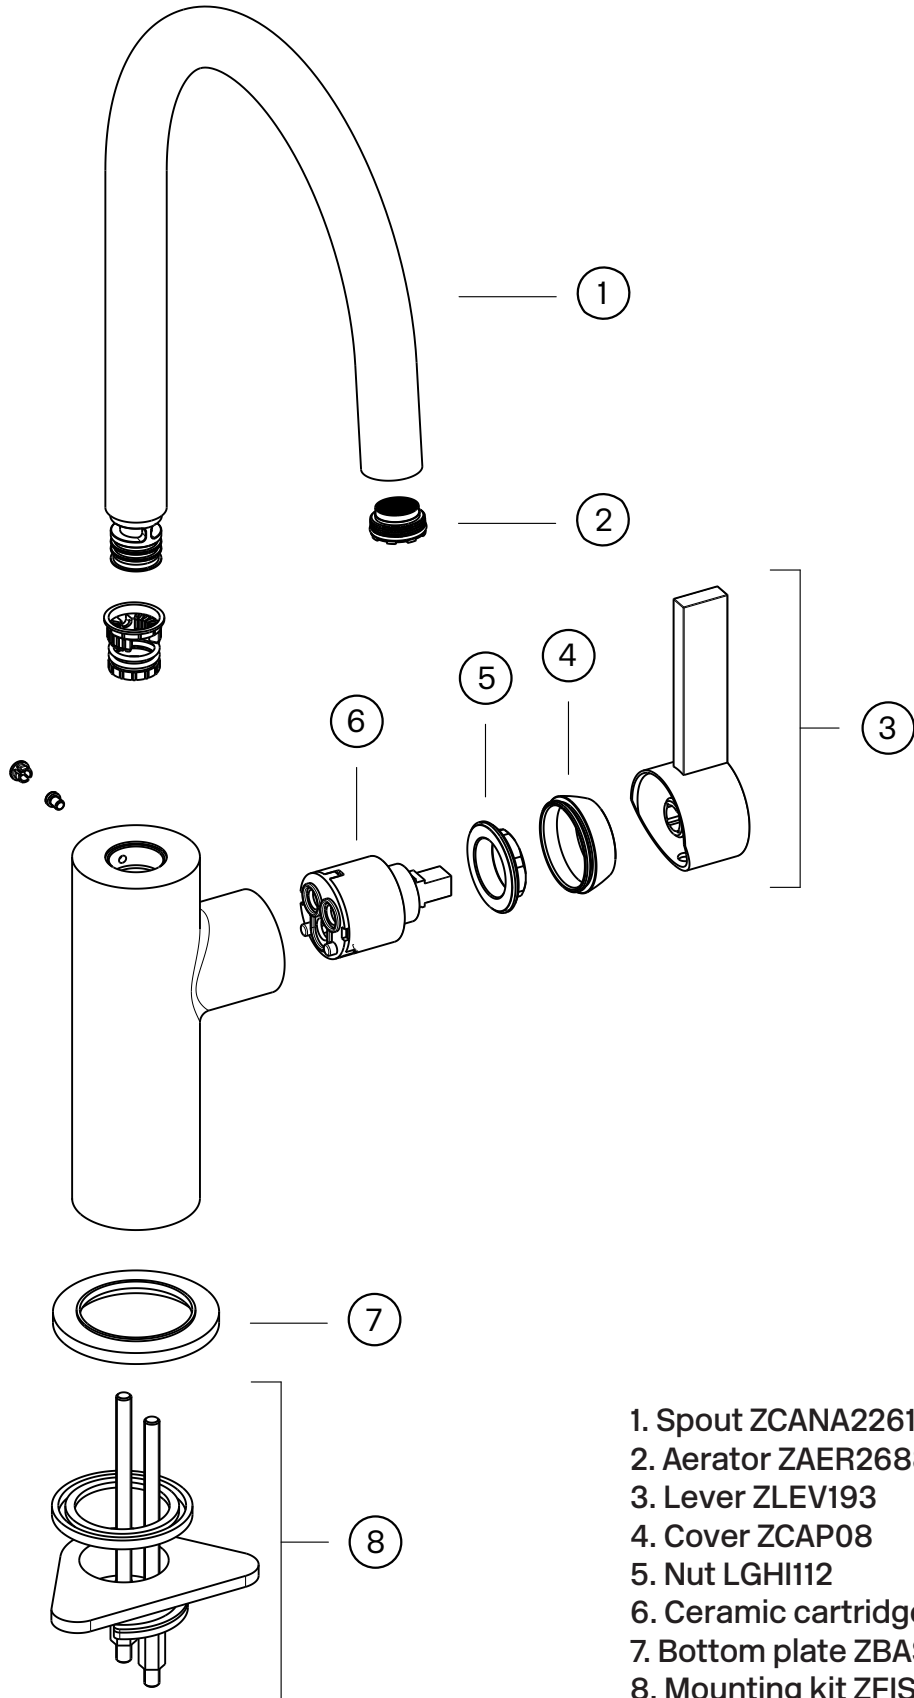

Tapwell

Explosion Drawing

1. Spout ZCANA2261
2. Aerator ZAER2688
3. Lever ZLEV193
4. Cover ZCAP08
5. Nut LGHI112
6. Ceramic cartridge ZA109
7. Bottom plate ZBAS2556
8. Mounting kit ZFIS2558