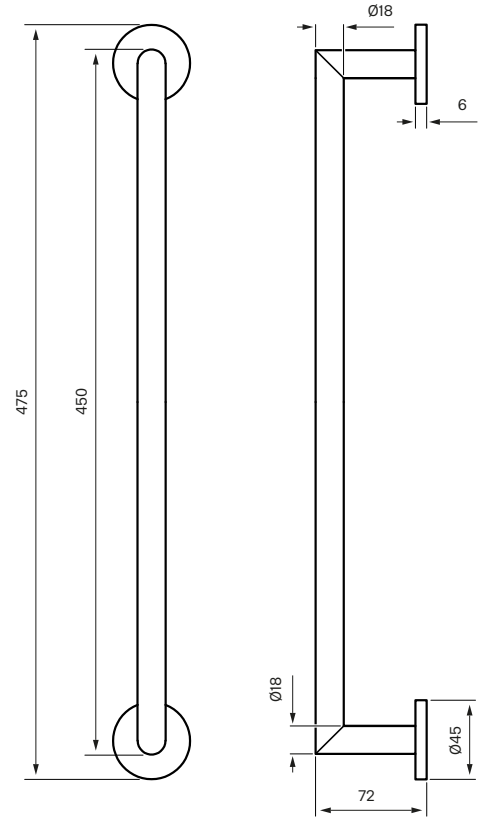

Product Sheet

TA 211

Towelrail 450 mm.

Article number:

Chrome **9419140**

Brass **9418811**

Copper **9420082**

Rose Gold **9419142**