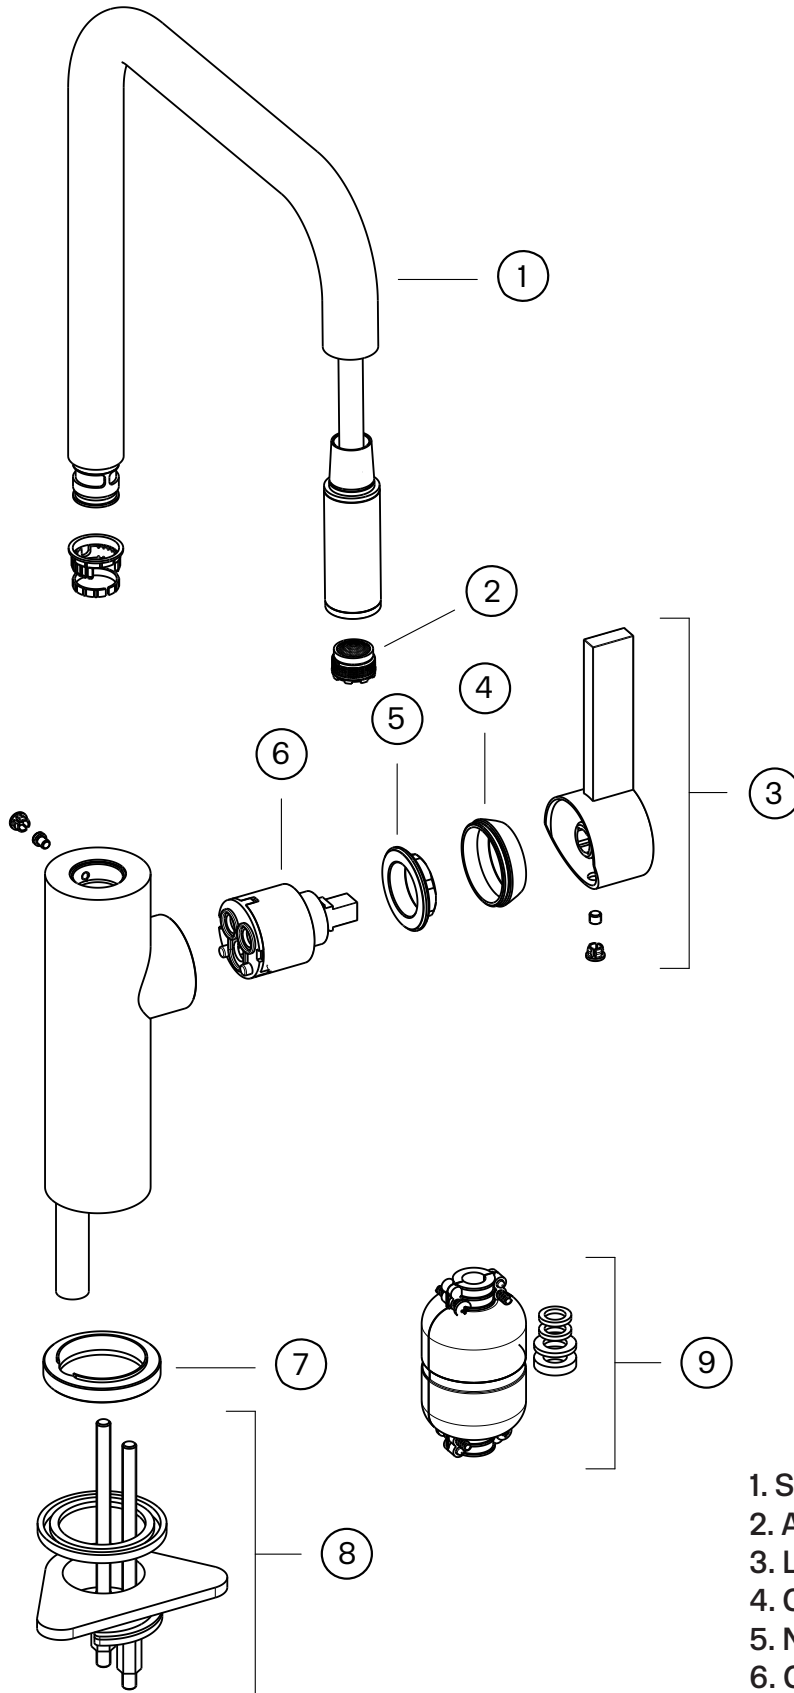

Tapwell

Explosion Drawing

1. Spout ZCANA2742
2. Aerator ZAER2743
3. Lever ZLEV193
4. Cover ZCAP794
5. Nut LGHI112
6. Ceramic cartridge ZA1291
7. Bottom plate ZBAS2748
8. Mounting kit ZFIS2558
9. Weight for hand shower hose