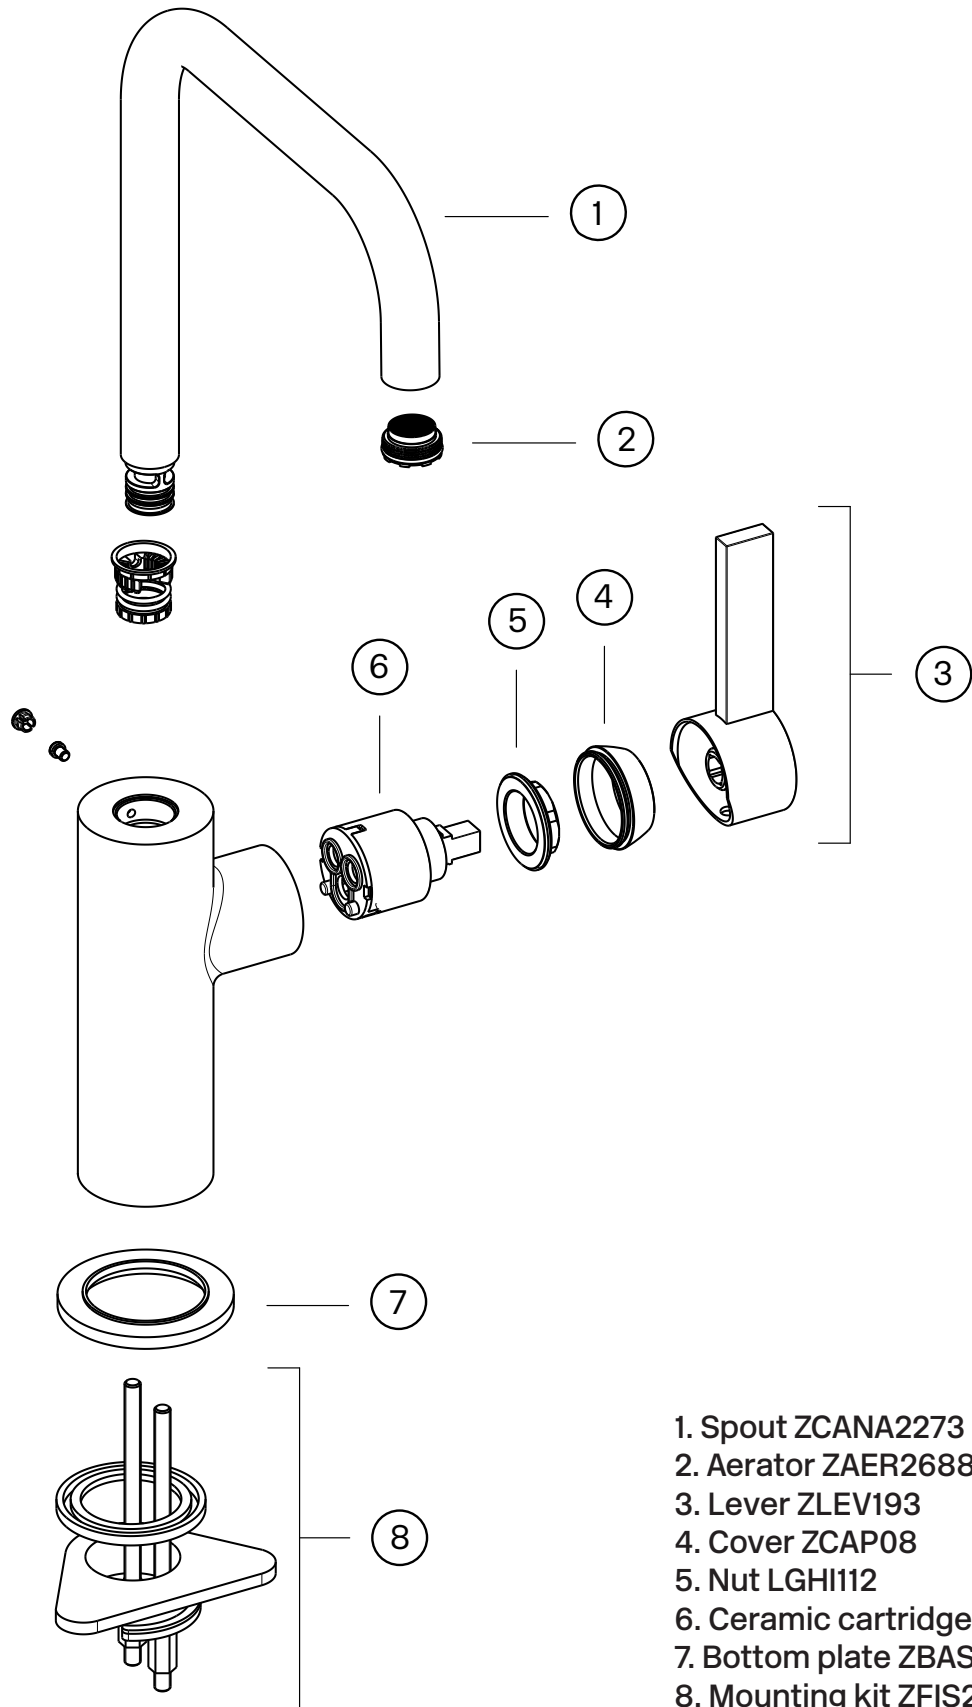

Tapwell

Explosion Drawing

1. Spout ZCANA2273
2. Aerator ZAER2688
3. Lever ZLEV193
4. Cover ZCAP08
5. Nut LGHI112
6. Ceramic cartridge ZA109
7. Bottom plate ZBAS2556
8. Mounting kit ZFIS2558