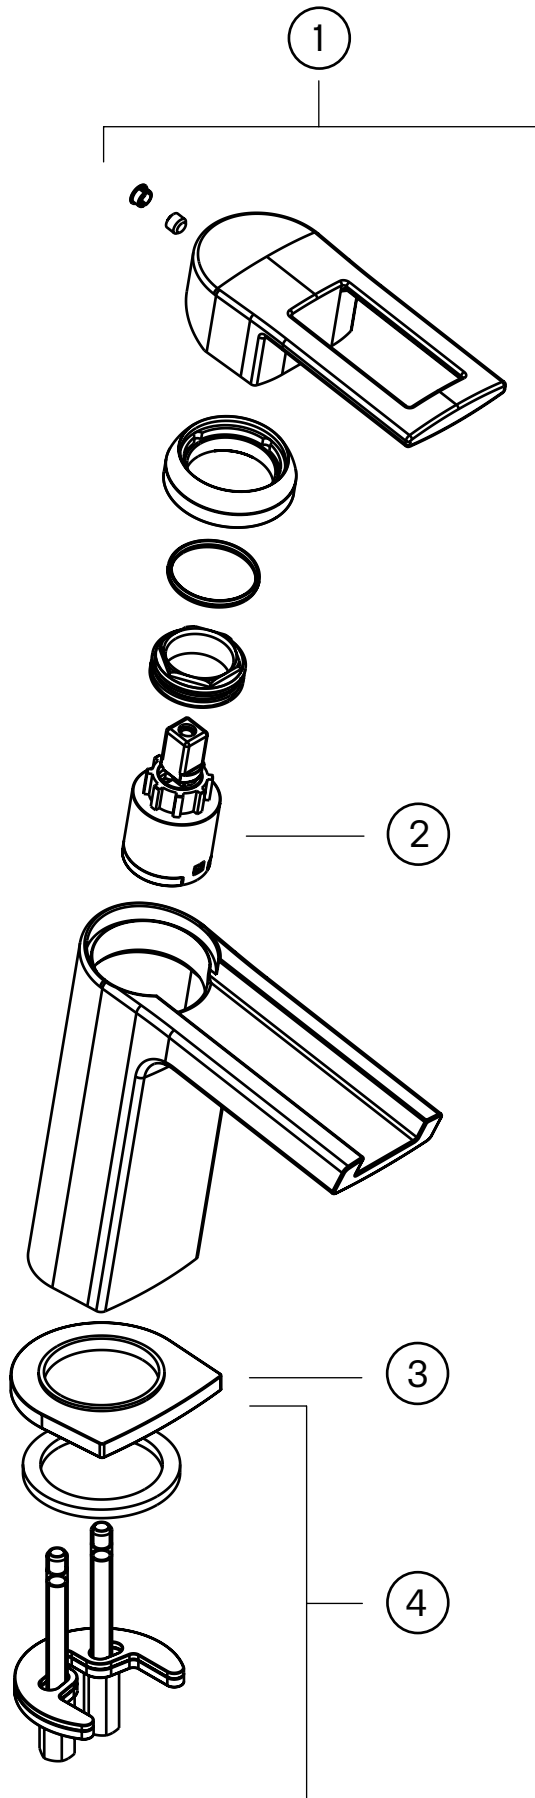

Tapwell

Explosion drawing

- 1. Lever AC1293
- 2. Ceramic cartridge ZA91300
- 3. Bottom plate AC2199
- 4. Mounting kit ZFIS Stream