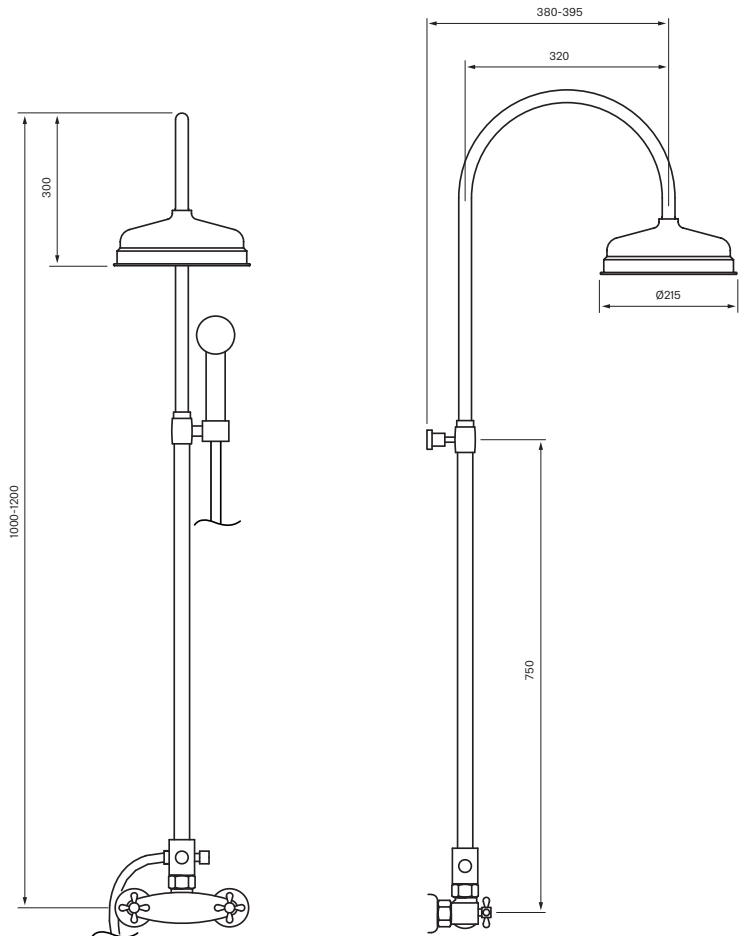

Tapwell

Product Sheet

XCOL 000

Shower system Classic. 150cc.

Art. Nr:

Chrome 8191064

Brass 8191057

Ceramic cartridges: ZVIT001 + ZVIT002