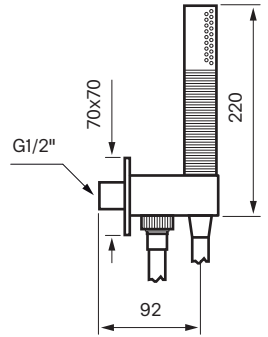

Recommended height shower head 210-240 cm

Wall

Frontview of mixer:

Recommended height 110 cm from floor to center of plate

Hand shower set:

Recommended height hand shower set 110 cm from floor to center water exit