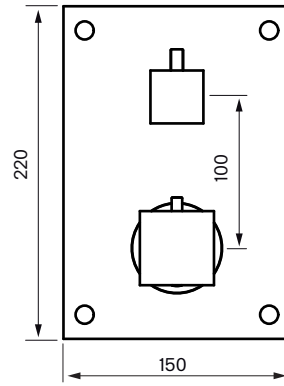

Recommended height shower head 210-240 cm

Wall

Frontview of mixer:

Recommended height 110 cm from floor to center of plate

Hand shower set:

Recommended height hand shower set 110 cm from floor to center water exit