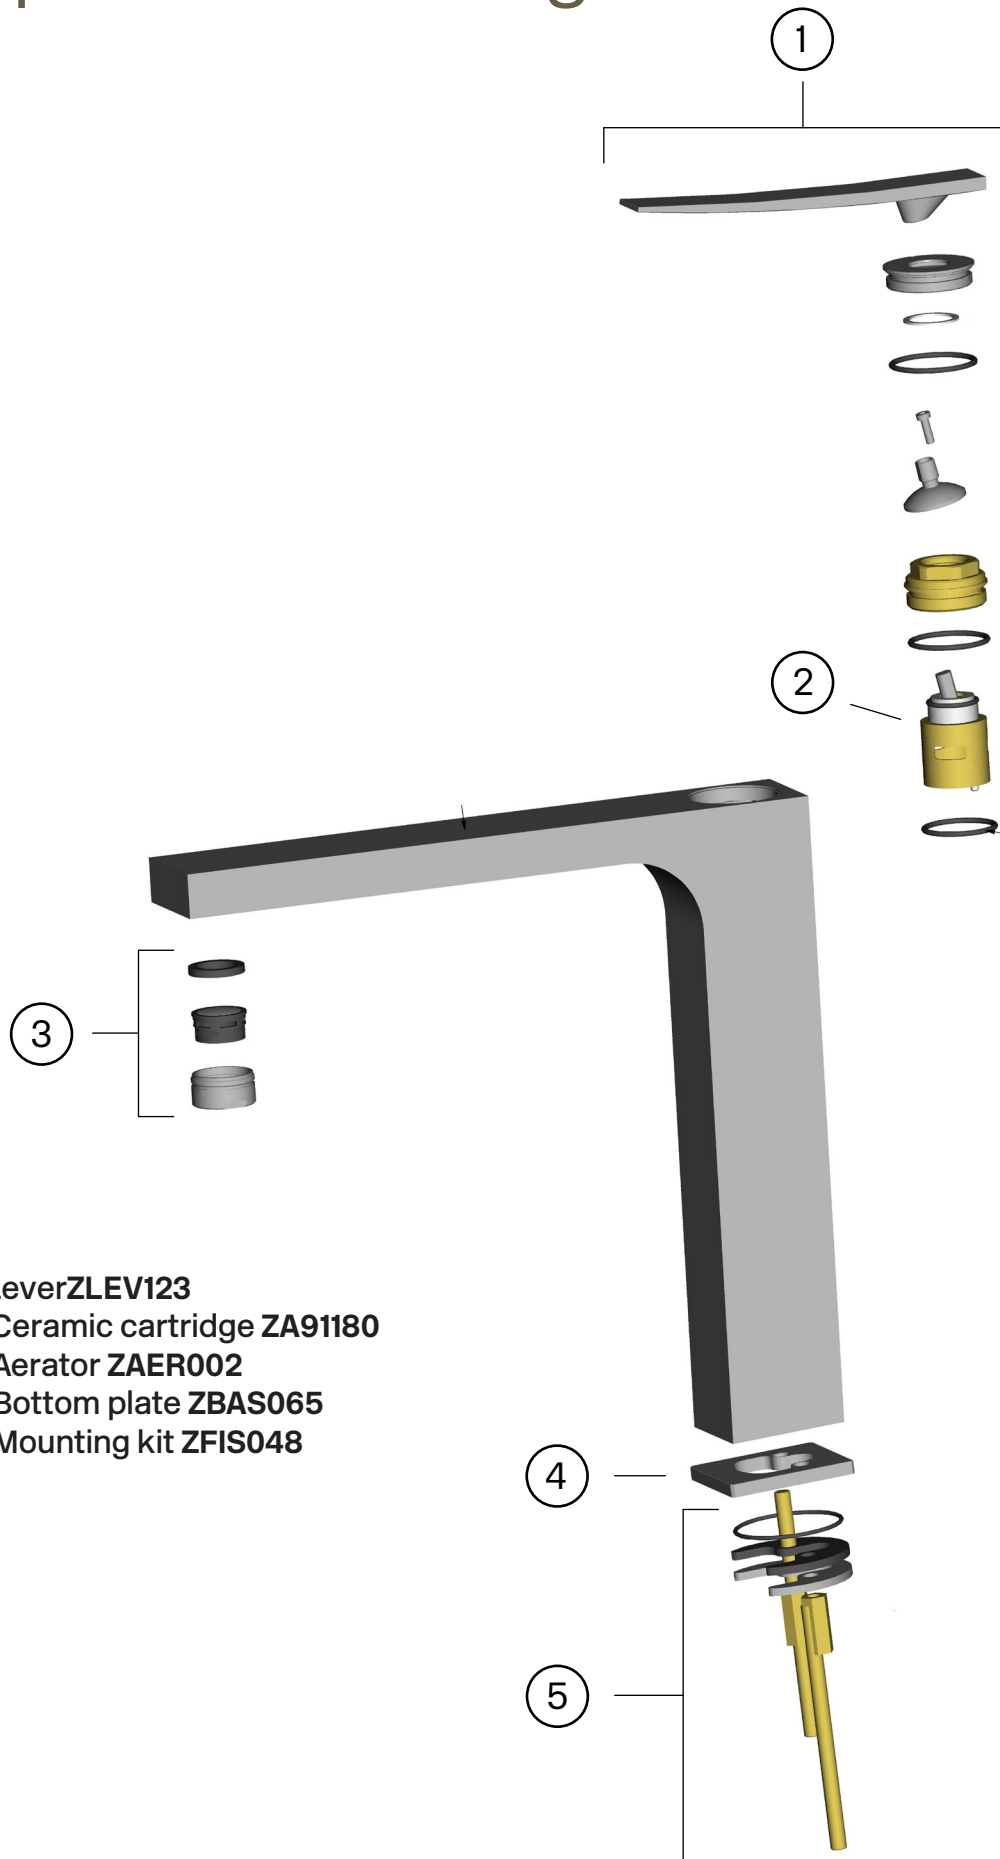

Tapwell

Explosion drawing

1. Lever ZLEV123
2. Ceramic cartridge ZA91180
3. Aerator ZAER002
4. Bottom plate ZBAS065
5. Mounting kit ZFIS048