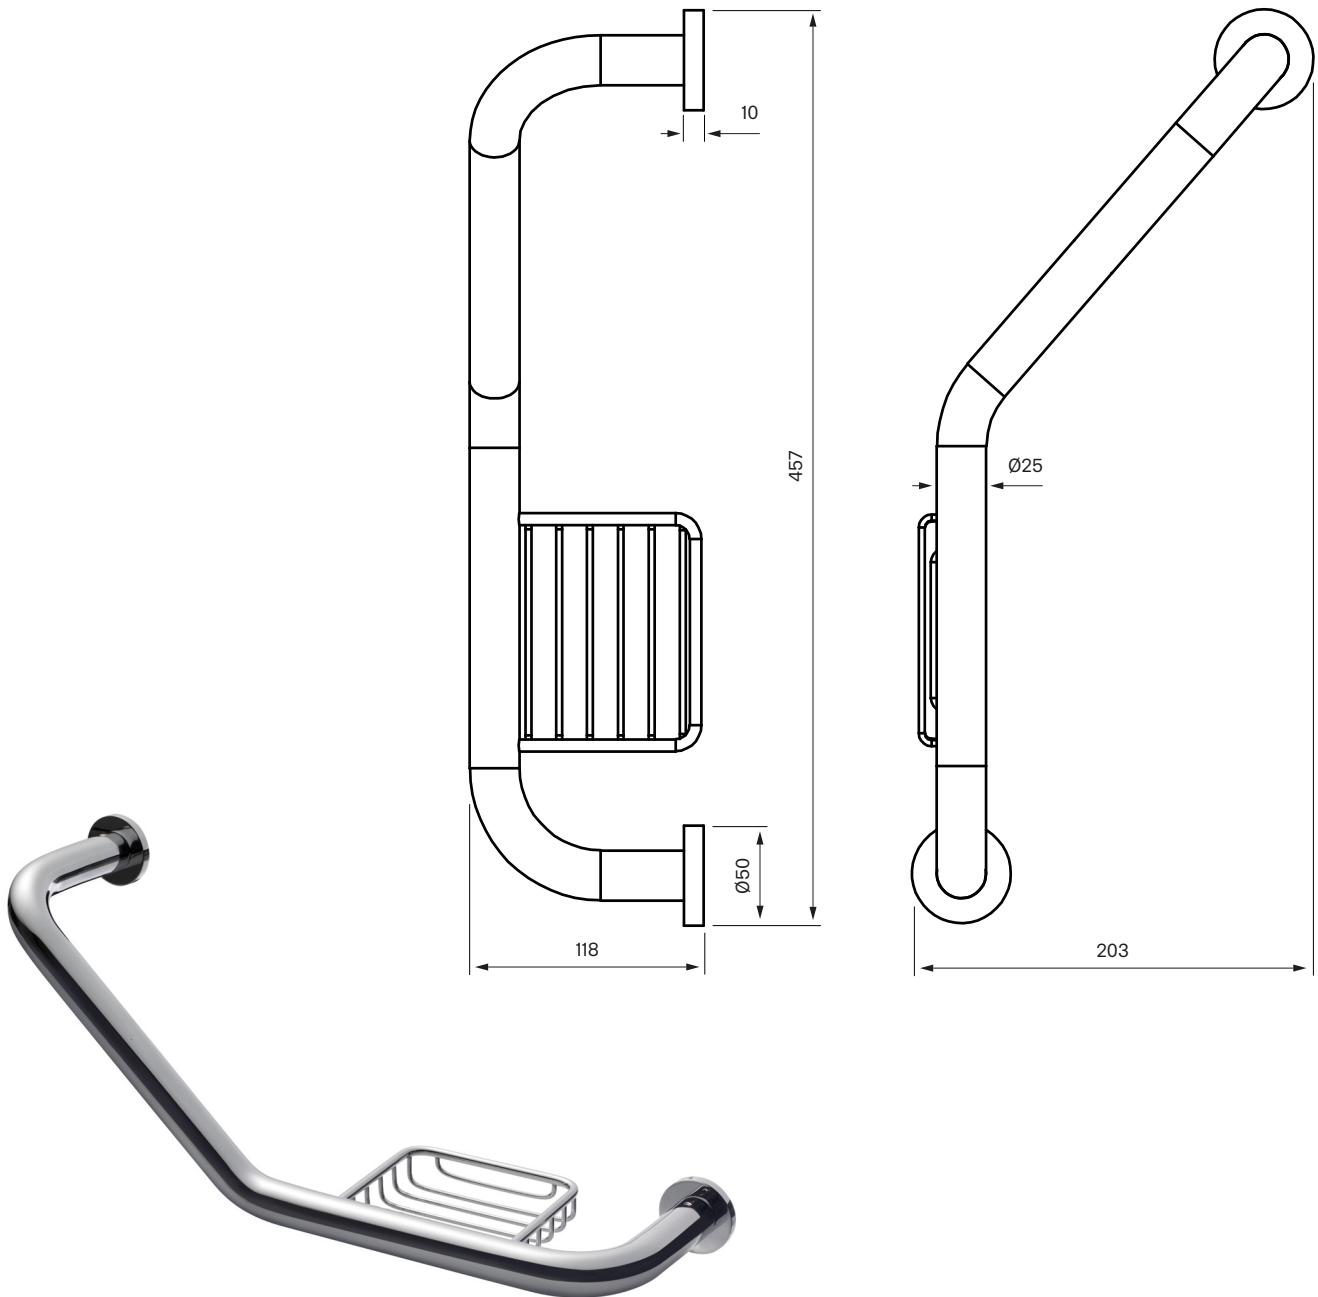

Tapwell

Product Sheet

TA808

Bath tub handle.

Article number:
Chrome 9420131
Brass 9420132

Cleaning

Wipe the surface with a soft cloth and luke-warm water and possibly a mild soap. The surface withstands no basic, acidic, lime dissolving or abrasive detergents.

Brass is a material that over time will get a beautiful patina but can be polished with brass polish.