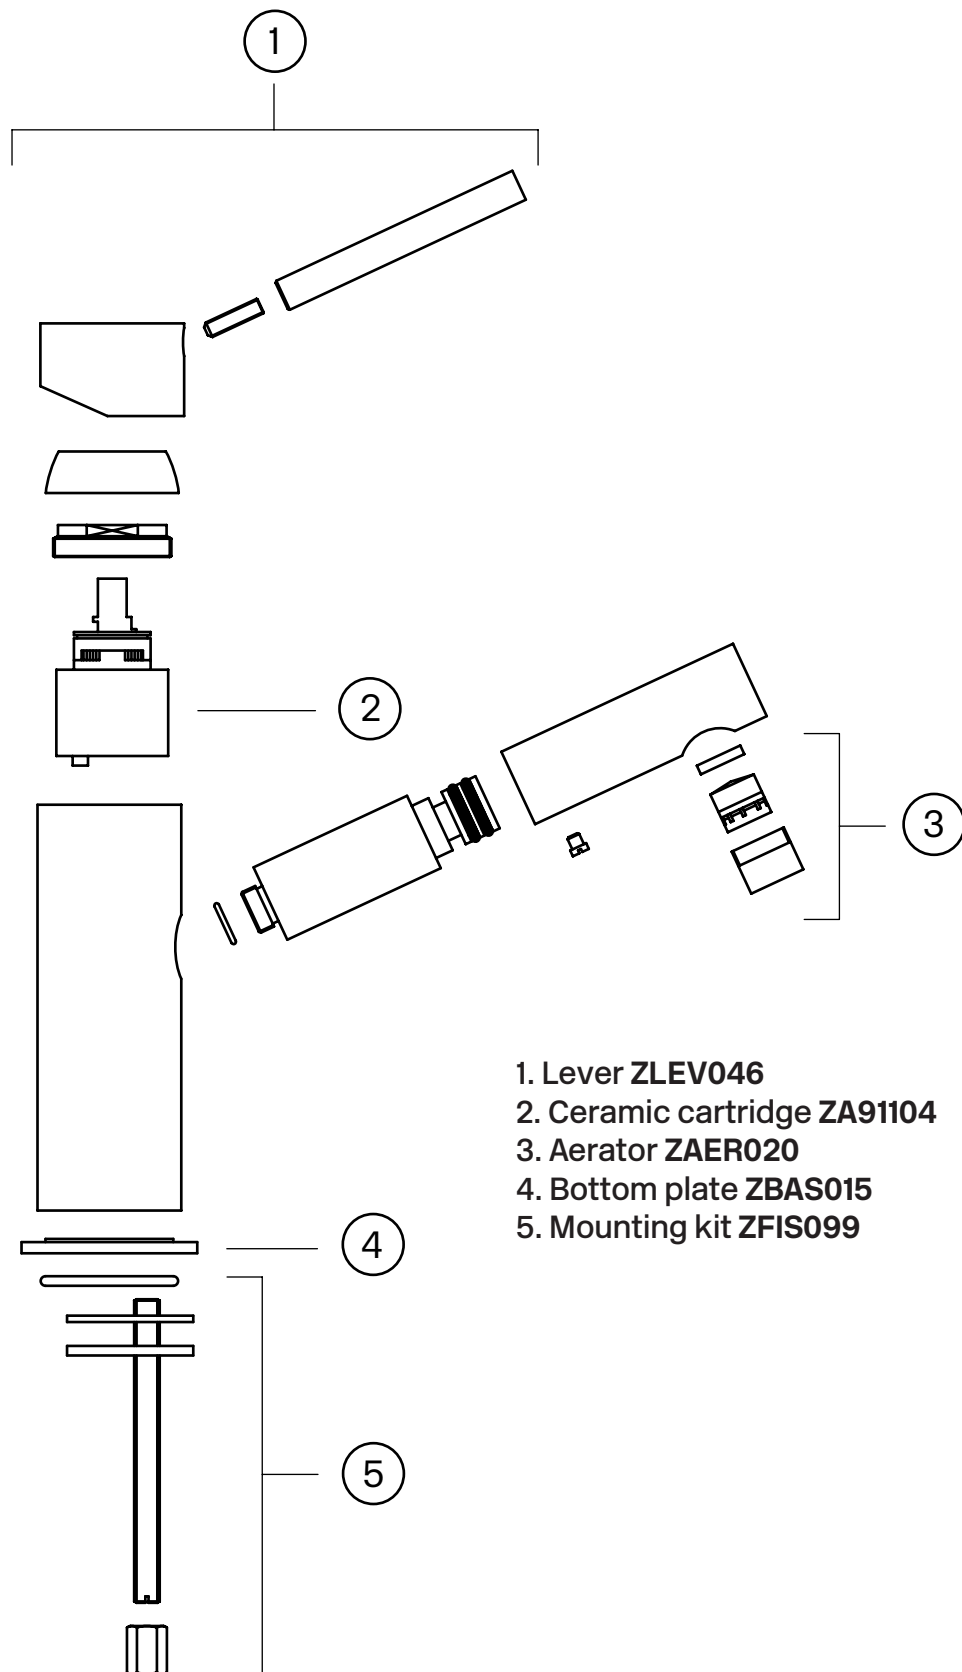

## Explosion drawing

- 1. Lever ZLEV046
- 2. Ceramic cartridge ZA91104
- 3. Aerator ZAER020
- 4. Bottom plate ZBAS015
- 5. Mounting kit ZFIS099