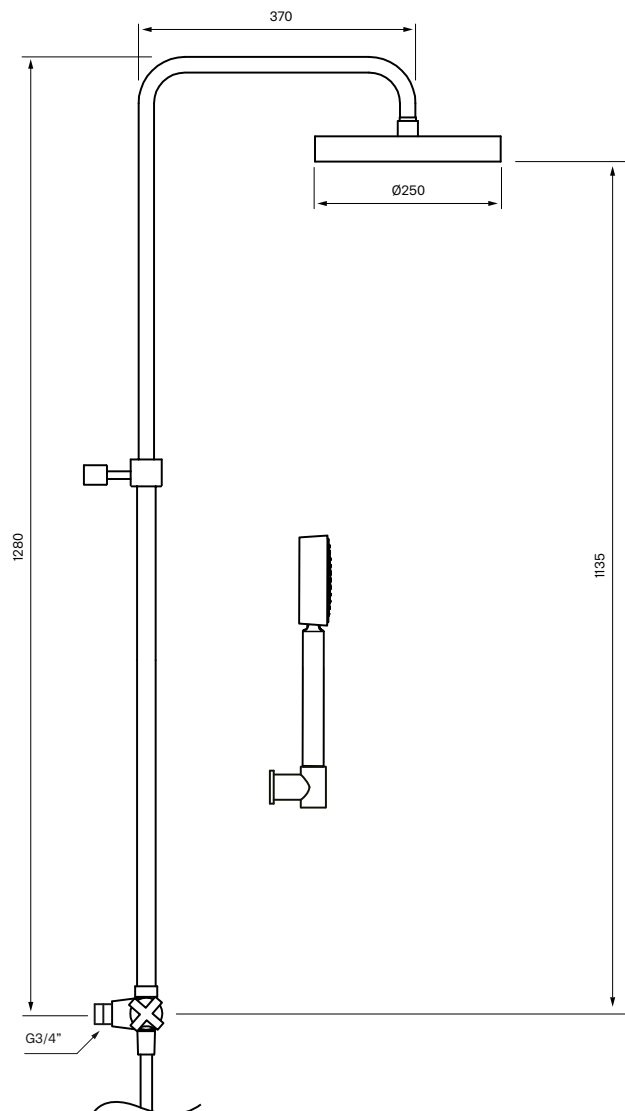

Tapwell

Product Sheet

TAP 7200

Shower system with pressure balanced thermostatic mixer, diverter in handle.

Art. Nr:

Chrome **9421740**

Thermostatic cartridge: **ZVIT500**

Ceramic cartridge: **ZVIT528**