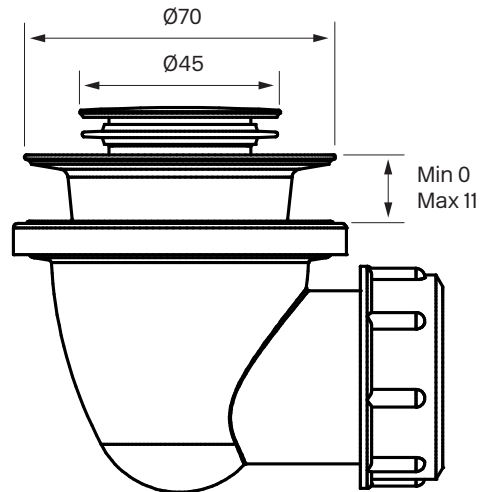

### 22200

Universal pop-up waste for bathtub.