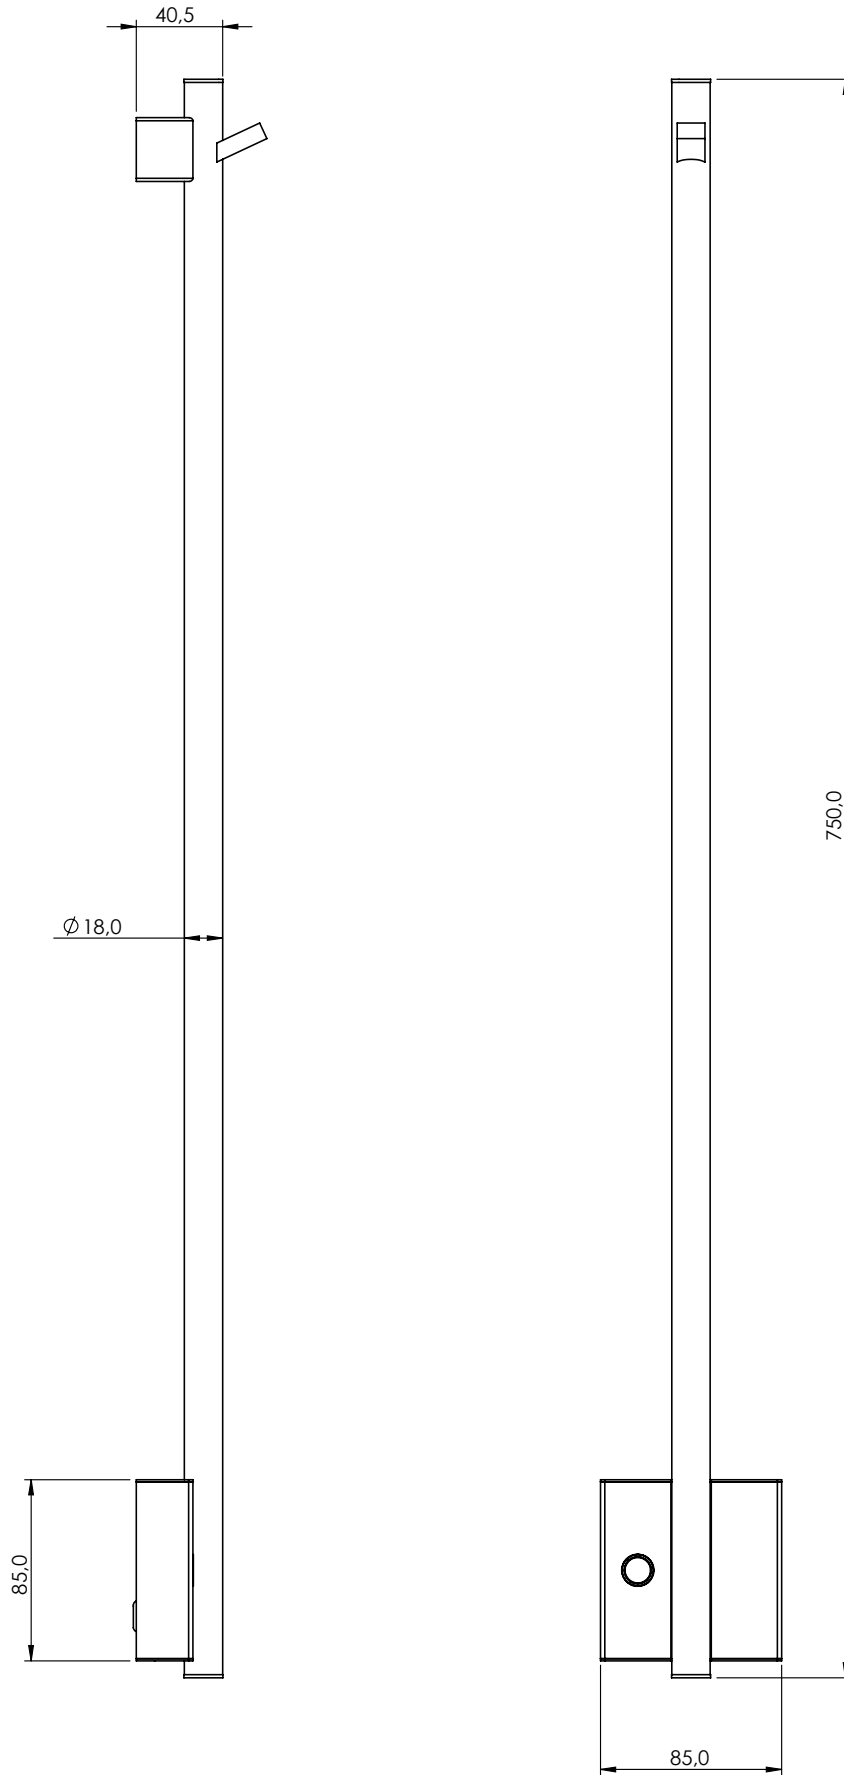

Tapwell

TW750-85 Electric heater

TW750-85 Chrome

Article Number

TW750-85 Chrome - 9427095
TW750-85 Matte Black - 9427093
TW750-85 Polished Brass - 9427096
TW750-85 Copper - 9427098
TW750-85 Bronze - 9427099
TW750-85 Black Chrome - 9427100
TW750-85 Honey Gold - 9427097
TW750-85 Brushed Nickel - 9427094

Functional and stylish towel warmer/towel dryer, 750x85 mm with energy saving function. Single hook for both hand towels and bath towels. The heater can also be used with advantage in rooms other than the bathroom, such as the kitchen or the hallway. Design by Note Design Studio. CE marked.

Maintenance

Visit our [YouTube channel](#) → where there are instructional videos for changing the ceramic cartridge, changing aerators and more.

Specifications

Tube dimension: 18,00
Cable length: 1700,00
Cable diameter: 3,20
Cable resistance: Dubbel lager
Effekt: 14 W
Voltage: 220 V
IP Class: IP 45
Frequency: 50 Hz
Electrical tolerance: ±%10
Power density: 10
CE Classified: Yes

Dimensions/Weight

Package - Weight: 1,85 kg
Product - Width: 85 mm
Product - Depth: 61 mm
Product - Height: 750 mm
Total building height: 750 mm

Tapwell

Drawing - PDF

Tapwell

Exploded View

1. Insex scre
2. Screw
3. Plastic mounting socket
4. Plastic mounting socket (small)
5. Plastic screw plug