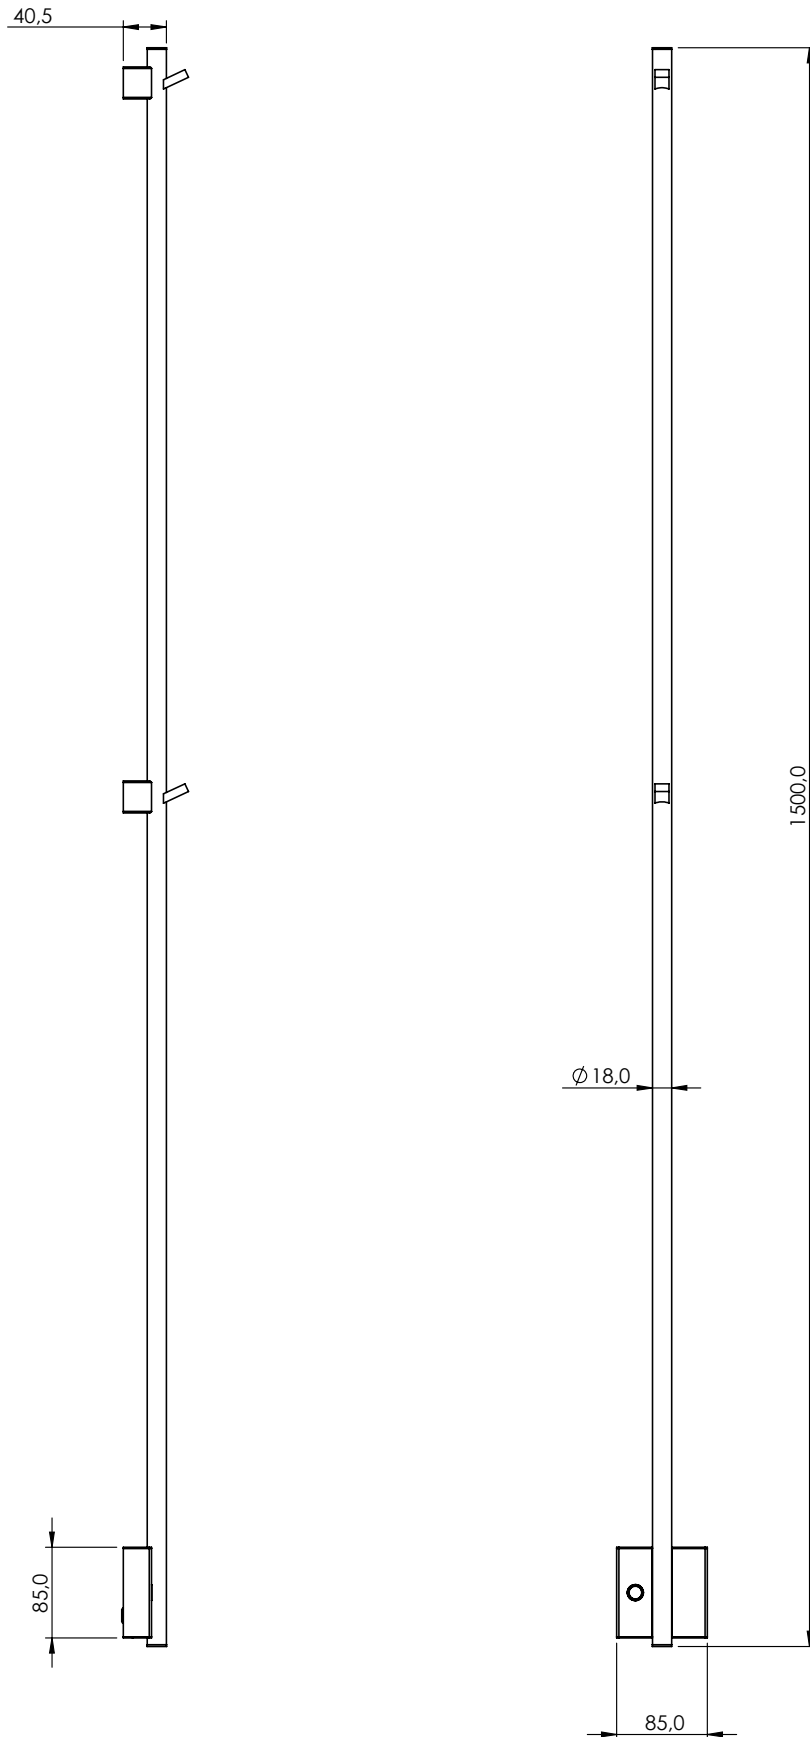

Tapwell

TW1500-85 Electric heater

TW1500-85 Chrome

Article Number

TW1500-85 Chrome - 9427088
TW1500-85 Matte Black - 9427086
TW1500-85 Polished Brass - 9427089
TW1500-85 Copper - 9427091
TW1500-85 Bronze - 9427092
TW1500-85 Black Chrome - 9427085
TW1500-85 Honey Gold - 9427090
TW1500-85 Brushed Nickel - 9427087

Maintenance

Visit our [YouTube channel](#) → where there are instructional videos for changing the ceramic cartridge, changing aerators and more.

Specifications

Tube dimension: 18,00
Cable length: 3300,00
Cable diameter: 3,20
Cable resistance: Dubbel lager
Effekt: 29 W
Voltage: 220 V
IP Class: IP 45
Frequency: 50 Hz
Electrical tolerance: ±%10
Power density: 10
CE Classified: Yes

Dimensions/Weight

Package - Weight: 1,85 kg
Product - Width: 85 mm
Product - Depth: 61 mm
Product - Height: 1500 mm
Total building height: 1500 mm

Tapwell

Drawing - PDF

Tapwell

Exploded View