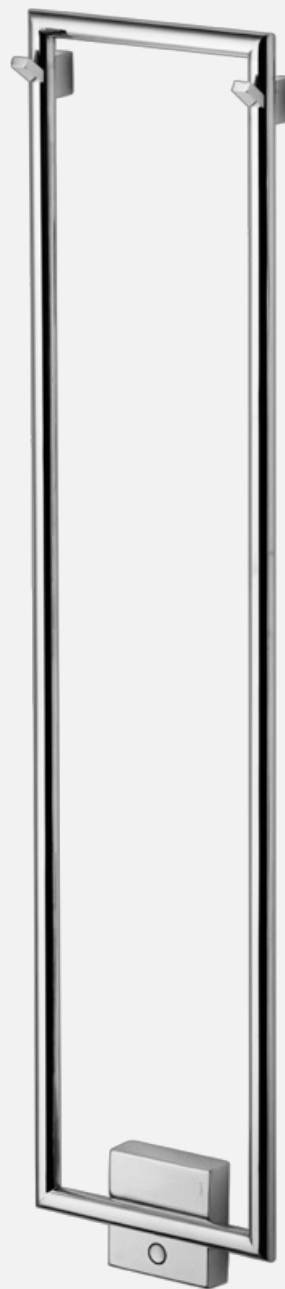

## TW800-200 Electric heater

---

TW800-200 Chrome

---

### Article Number

TW800-200 Chrome - 9427061  
TW800-200 Matte Black - 9427062  
TW800-200 Polished Brass - 9427064  
TW800-200 Copper - 9427066  
TW800-200 Bronze - 9427067  
TW800-200 Black Chrome - 9427068  
TW800-200 Honey Gold - 9427065  
TW800-200 Brushed Nickel - 9427063

---

Functional and stylish towel warmer/towel dryer, 800x200 mm with energy saving function. Double hook for towels. The heater can also be used with advantage in rooms other than the bathroom, such as the kitchen or the hallway. Design by Note Design Studio. CE marked.

### Timer with energy function:

Press once - On, white glow. Press twice - 2h on, dimmed white light. Press three times - 4h on, weak white glow. Hold - Off