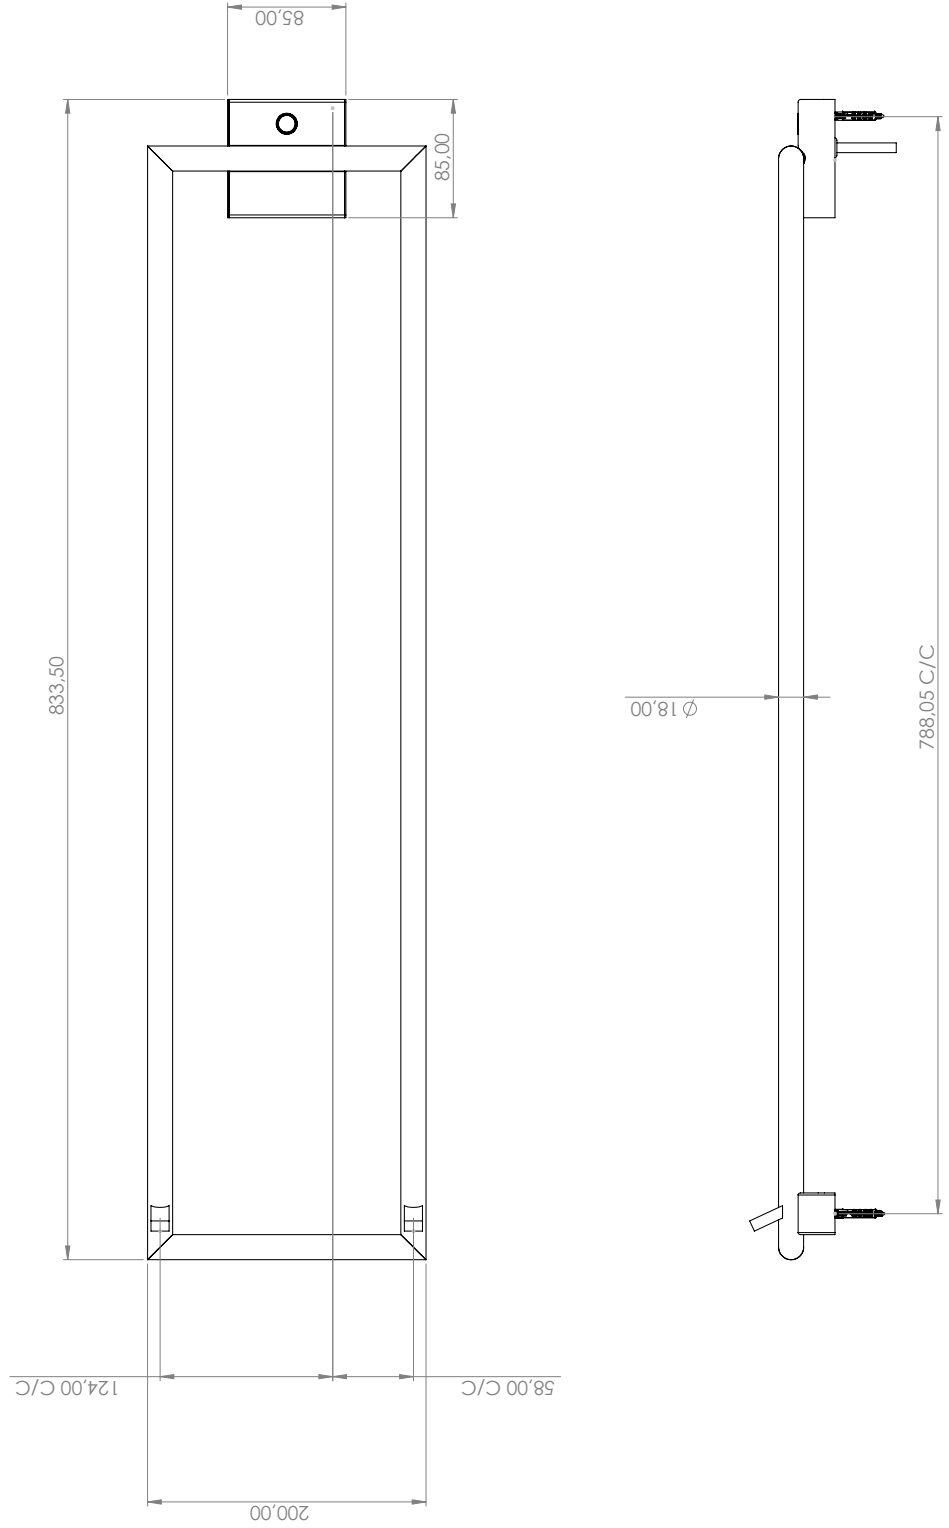

Tapwell

Drawing - PDF