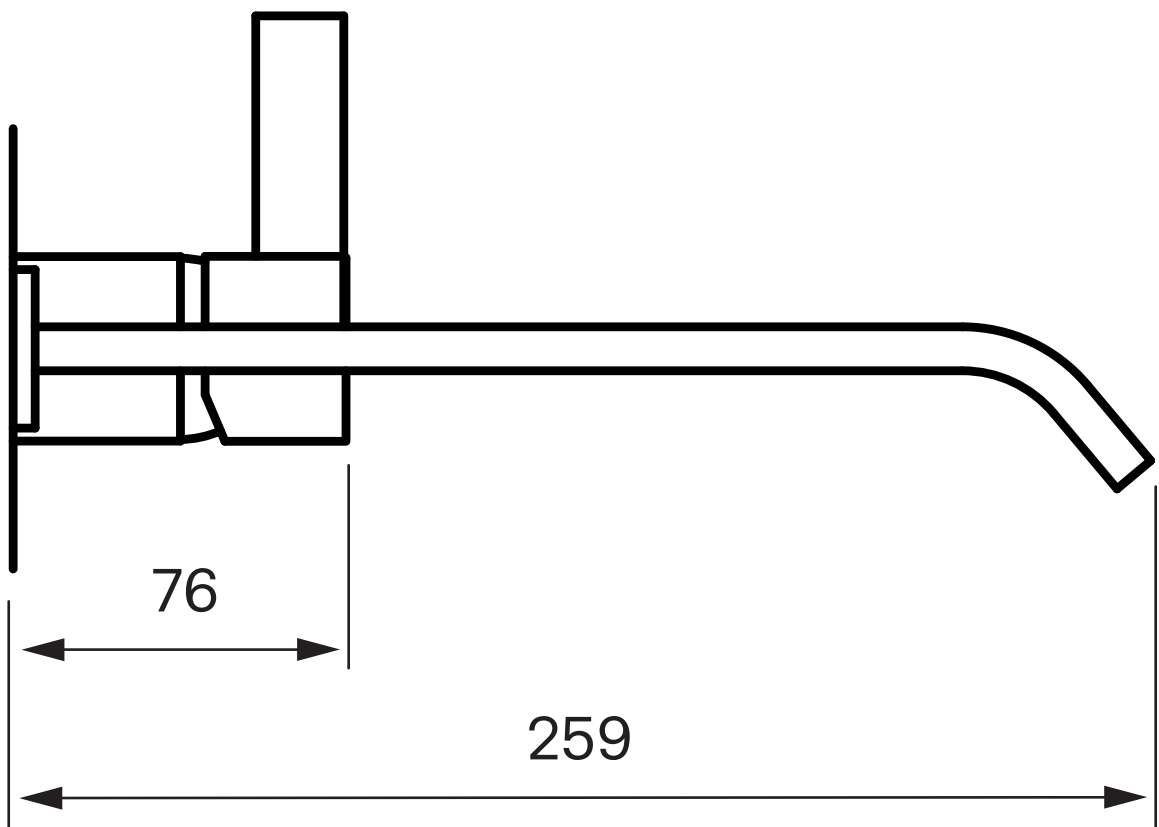

Tapwell

Drawing - PDF