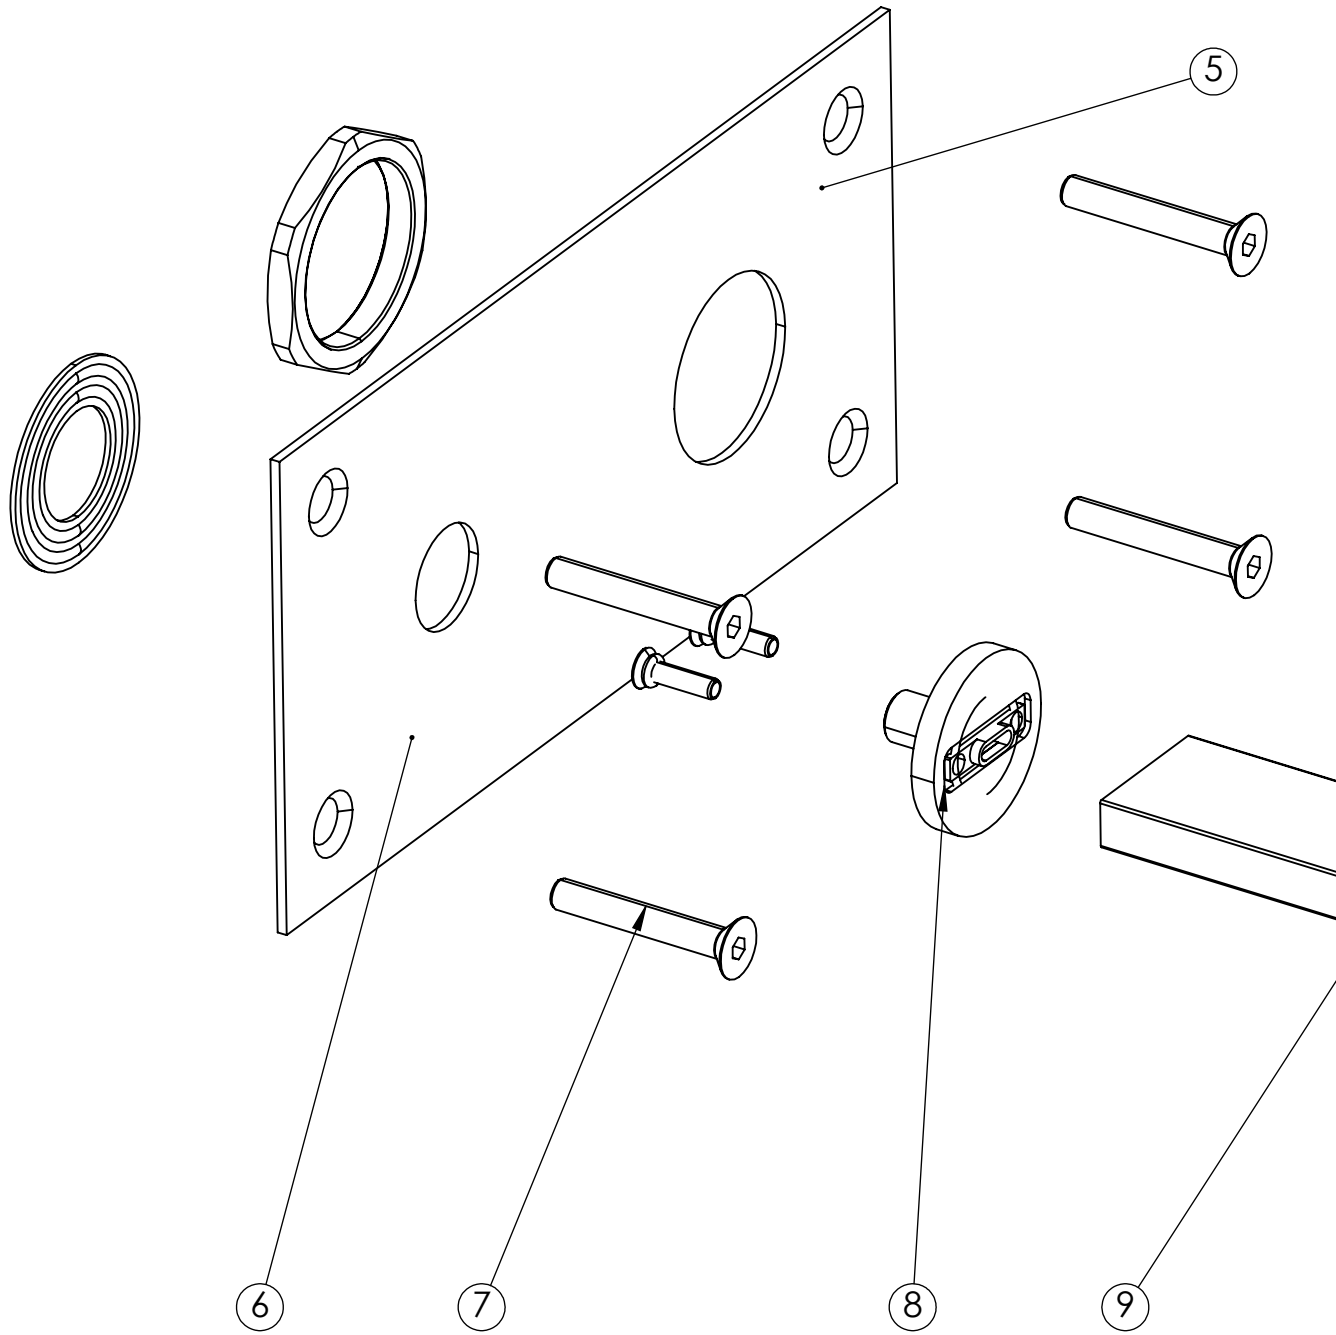

Dimensions/Weight

Package - Depth: 430 mm
Package - Width: 260 mm
Package - Height: 140 mm
Package - Weight: 2,00 kg
Package - Volume: 0,02 m³
Product - Width: 205 mm
Product - Depth: 259 mm
Product - Height: 100 mm

Tapwell

Drawing - PDF

Tapwell

Exploded View

Tapwell

Flowcart

FLOWCHART

ARM008