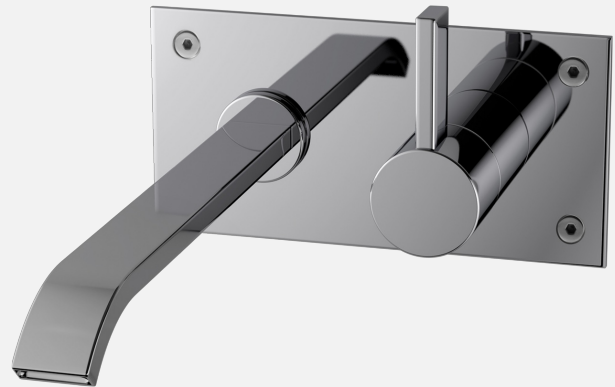

Tapwell

ARM008 Washbasin mixer

ARM008 Chrome

Article Number

ARM008 Chrome - 9426755
ARM008 Matte Black - 9426756
ARM008 Brass - 9426757
ARM008 Copper - 9426758
ARM008 Bronze - 9426759
ARM008 Black Chrome - 9426760
ARM008 Honey Gold - 9426761
ARM008 Brushed Black Chrome - 9426762
ARM008 Brushed Nickel - 9426763

Wash basin mixer for wall mount. To be combined with [T BOX 2.0 Small](#). →

Tapwell

Cleaning

Wipe the surface with a soft cloth and lukewarm water and possibly with soap solution. Avoid alkaline, acid-liming or abrasive cleaners.