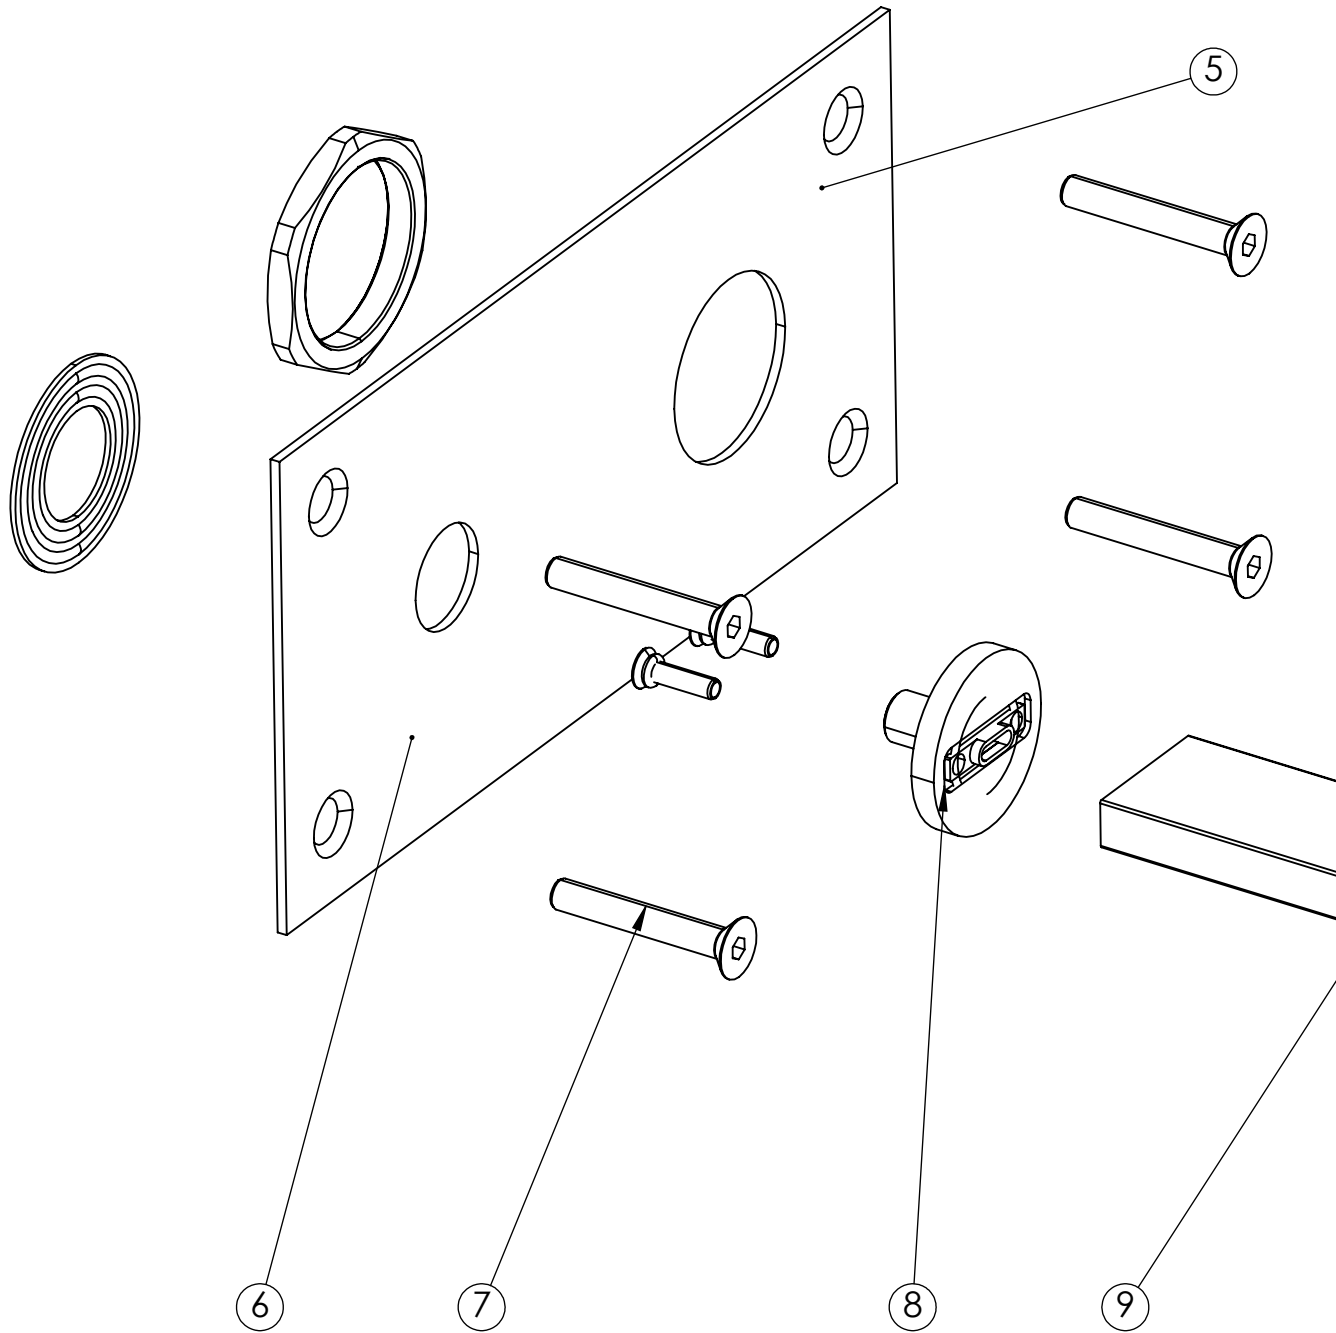

Dimensions/Weight

Package - Depth: 430 mm
Package - Width: 260 mm
Package - Height: 140 mm
Package - Weight: 2,00 kg
Package - Volume: 0,02 m³
Product - Width: 205 mm
Product - Depth: 259 mm
Product - Height: 100 mm

Tapwell

Drawing - PDF

Tapwell

Exploded View

Tapwell

Flowcart

FLOWCHART

ARM008