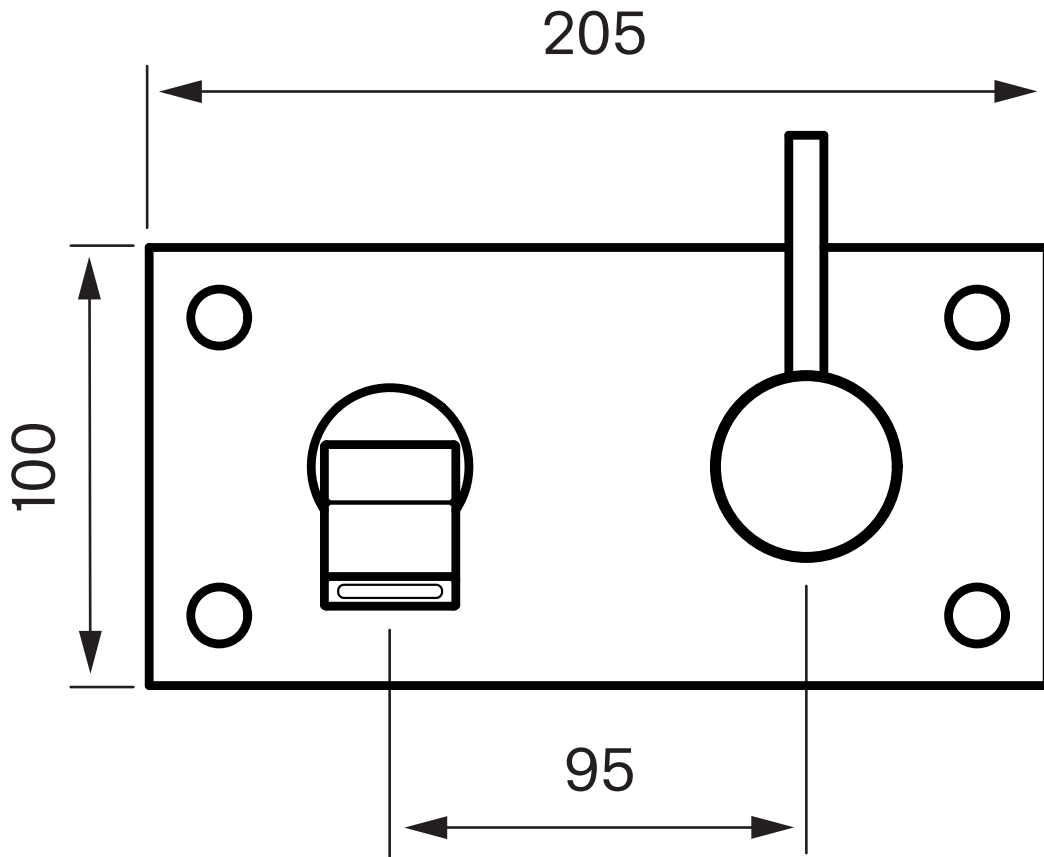

Tapwell

Drawing - PDF