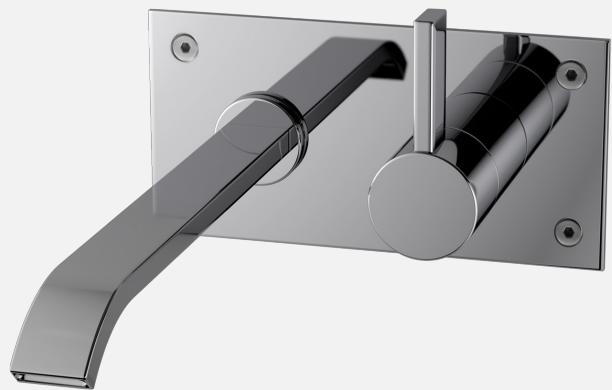

Tapwell

ARM008 Washbasin mixer

ARM008 Chrome

Article Number

ARM008 Chrome - 9426755
ARM008 Matte Black - 9426756
ARM008 Brass - 9426757
ARM008 Copper - 9426758
ARM008 Bronze - 9426759
ARM008 Black Chrome - 9426760
ARM008 Honey Gold - 9426761
ARM008 Brushed Black Chrome - 9426762
ARM008 Brushed Nickel - 9426763

Wash basin mixer for wall mount. To be combined with [T BOX 2.0 Small](#). →

Tapwell

Cleaning

Wipe the surface with a soft cloth and lukewarm water and possibly with soap solution. Avoid alkaline, acid-liming or abrasive cleaners.