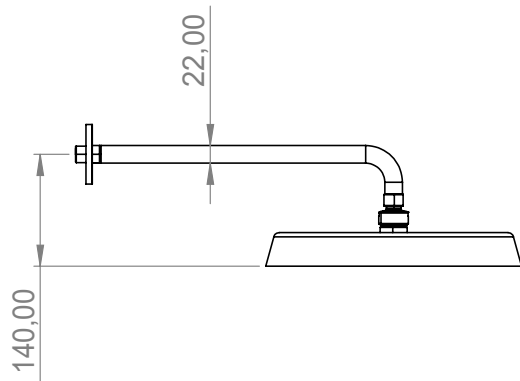

Tapwell

Drawing - PDF