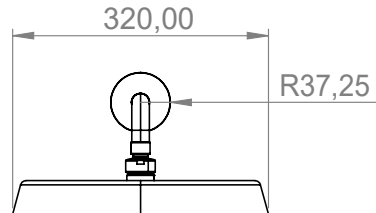

Tapwell

Drawing - PDF