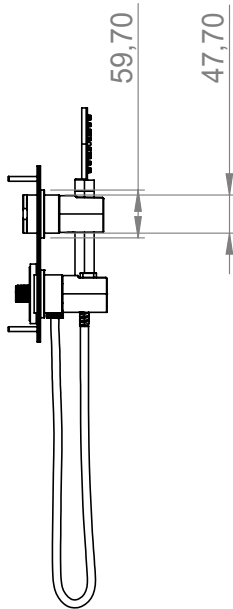

Maintenance

Visit our [YouTube channel](#) → where there are instructional videos for changing the ceramic cartridge, changing aerators and more.

Specifications

Number of outgoing connections - 2
Dimension inlet - 3/4"
Dimension outlet - 1/2 inch
Built in - Yes
Sound class - 1
Length protrusion outlet head - 120 mm
Turnable head - No
Temperature limitation - Yes
Temperature control - Yes
Thermostat - Yes

Dimensions/Weight

Adjustable height - No
Length hose - 1500 mm
Product - Width - 150 mm
Product - Depth - 95 mm
Product - Height - 370 mm
Size ceiling shower head - 300 x 300 mm
Total building height - 370 mm

Tapwell

Drawing - PDF

Tapwell

Exploded View

A

Tapwell

Pressure drop diagram