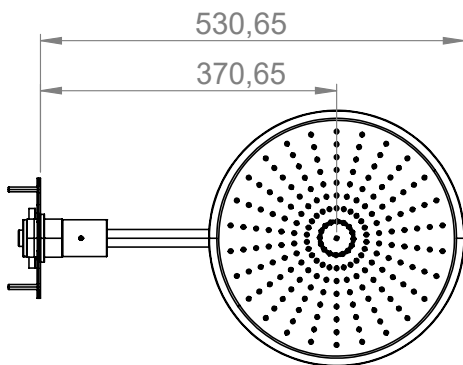

Maintenance

Visit our [YouTube channel](#) → where there are instructional videos for changing the ceramic cartridge, changing aerators and more.

Specifications

Number of outgoing connections - 2
Dimension inlet - 3/4"
Dimension outlet - 1/2 inch
Built in - Yes
Sound class - 1
Length protrusion outlet head - 120 mm
Turnable head - No
Temperature limitation - Yes
Temperature control - Yes
Thermostat - Yes

Dimensions/Weight

Adjustable height - No
Length hose - 1500 mm
Product - Width - 150 mm
Product - Depth - 95 mm
Product - Height - 370 mm
Size ceiling shower head - 300 x 300 mm
Total building height - 370 mm

Tapwell

Drawing - PDF

Tapwell

Exploded View

A

Tapwell

Pressure drop diagram