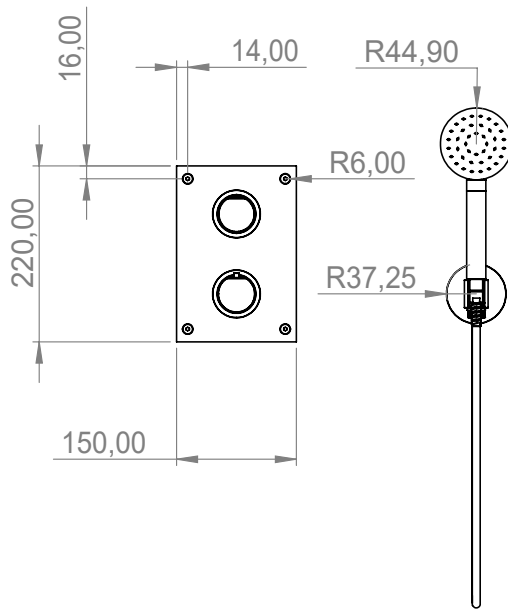

Tapwell

Drawing - PDF