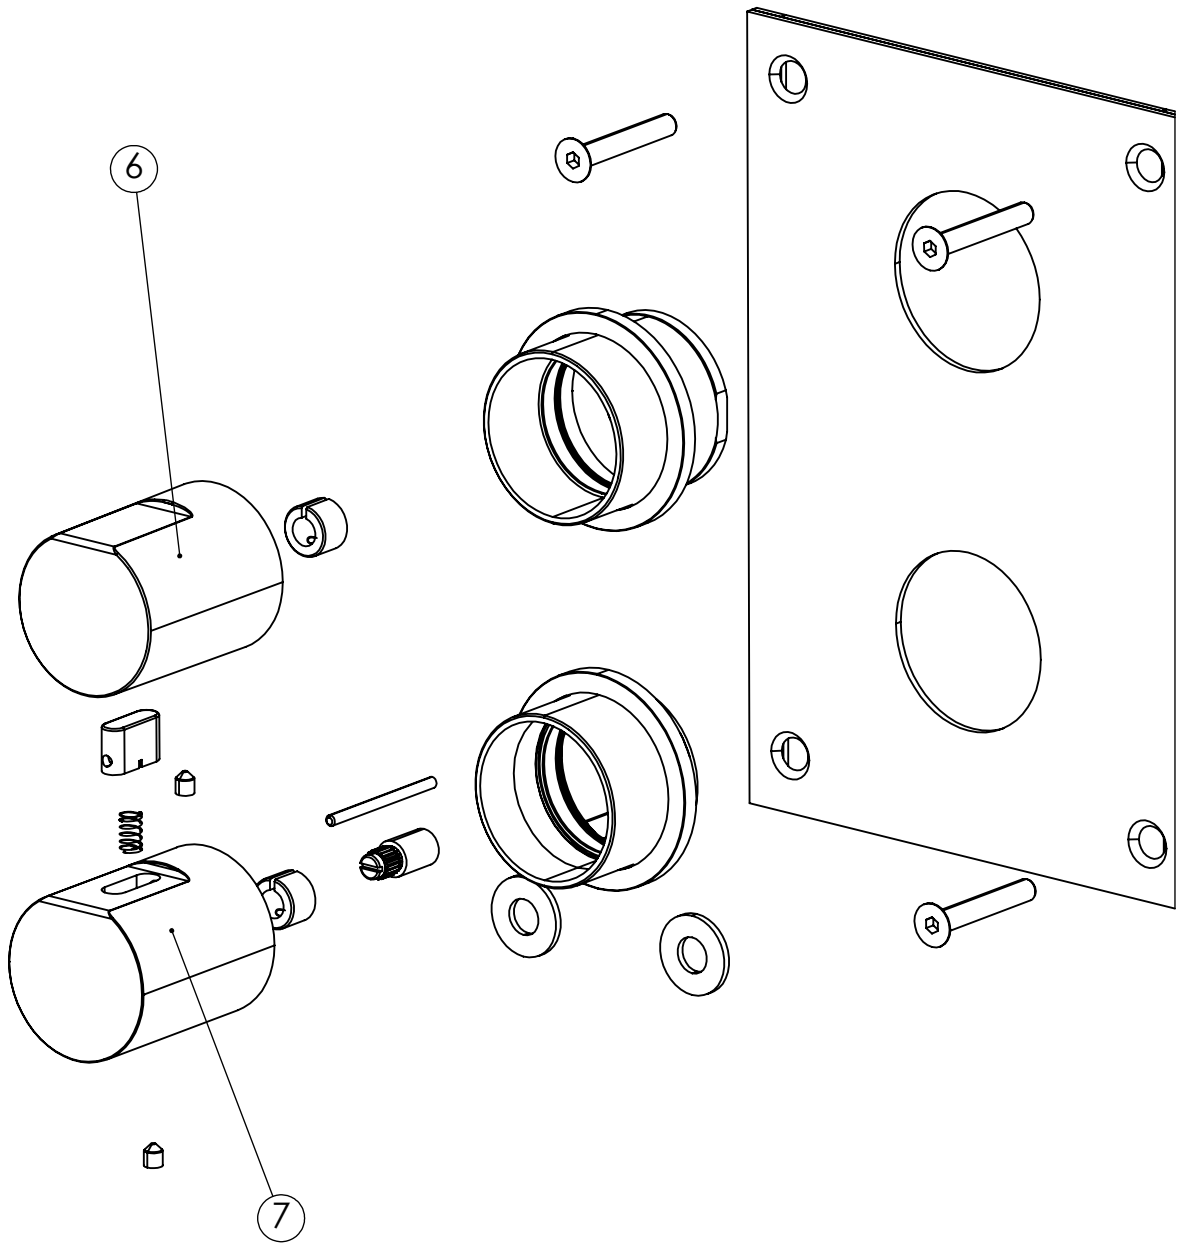

Maintenance

Visit our [YouTube channel](#) → where there are instructional videos for changing the ceramic cartridge, changing aerators and more.

Specifications

Number of outgoing connections - 2
Dimension inlet - 3/4"
Dimension outlet - 1/2 inch
Built in - Yes
Sound class - 1
Length protrusion outlet head - 120 mm
Turnable head - No
Temperature limitation - Yes
Temperature control - Yes
Thermostat - Yes

Dimensions/Weight

Adjustable height - No
Length hose - 1500 mm
Product - Width - 150 mm
Product - Depth - 95 mm
Product - Height - 370 mm
Size ceiling shower head - 300 x 300 mm
Total building height - 370 mm

Tapwell

Drawing - PDF

Tapwell

Exploded View

A

Tapwell

Pressure drop diagram