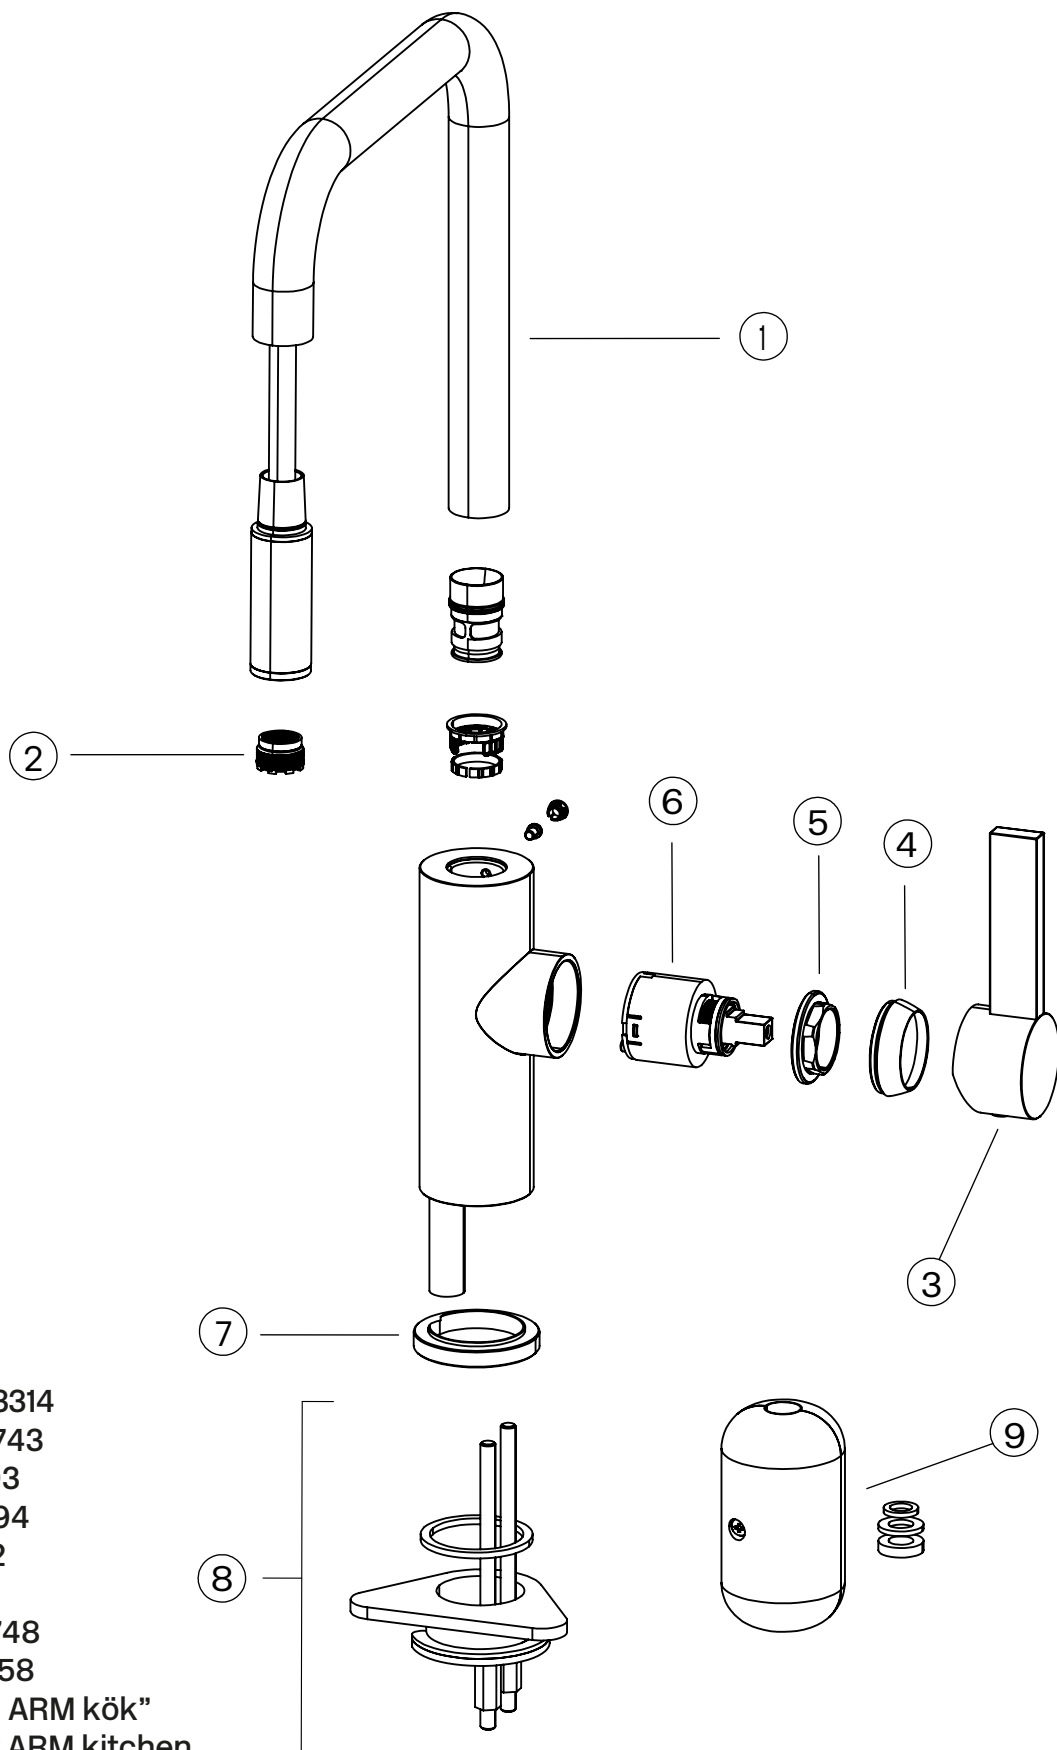

Tapwell

ARM577 Kitchen tap

ARM577 Chrome

Article Number

ARM577 Chrome - 9426390
ARM577 Matte Black - 9426388
ARM577 Brass - 9426387
ARM577 Copper - 9426391
ARM577 Bronze - 9426396
ARM577 Graphite - 9426399
ARM577 Black Chrome - 9426397
ARM577 Honey Gold - 9426392
ARM577 Brushed Black Chrome - 9426395
ARM577 Brushed Honey Gold - 9426394
ARM577 Brushed Nickel - 9426393

Lubricate only with silicone grease.

Maintenance

Visit our [YouTube channel](#) → where there are instructional videos for changing the ceramic cartridge, changing aerators and more.

Specifications

Number of outgoing connections: 1
Dimension inlet: 10 mm alt. 3/8"
Length protrusion outlet head: 221 mm
Machine shutdown: Yes
Lockable head: 60°, 90°, 120°, 150°, 180°, 210°, 240°, 270°
Turnable head: Yes

Dimensions/Weight

Package - Depth: 635 mm
Package - Width: 270 mm
Package - Height: 75 mm
Package - Weight: 4,30 kg
Package - Volume: 0,01 m³
Product - Width: 65 mm
Product - Height: 362 mm

Tapwell

Drawing - PDF

Tapwell

Exploded View

1. ZCANA3314
2. ZAER2743
3. ZLEV193
4. ZCAP794
5. ZGHI112
6. ZA1291
7. ZBAS2748
8. ZFIS2558
9. "Tyngd ARM kök"
Weight ARM kitchen

Tapwell

Flowcart

FLOWCHART

ARM577

DATA