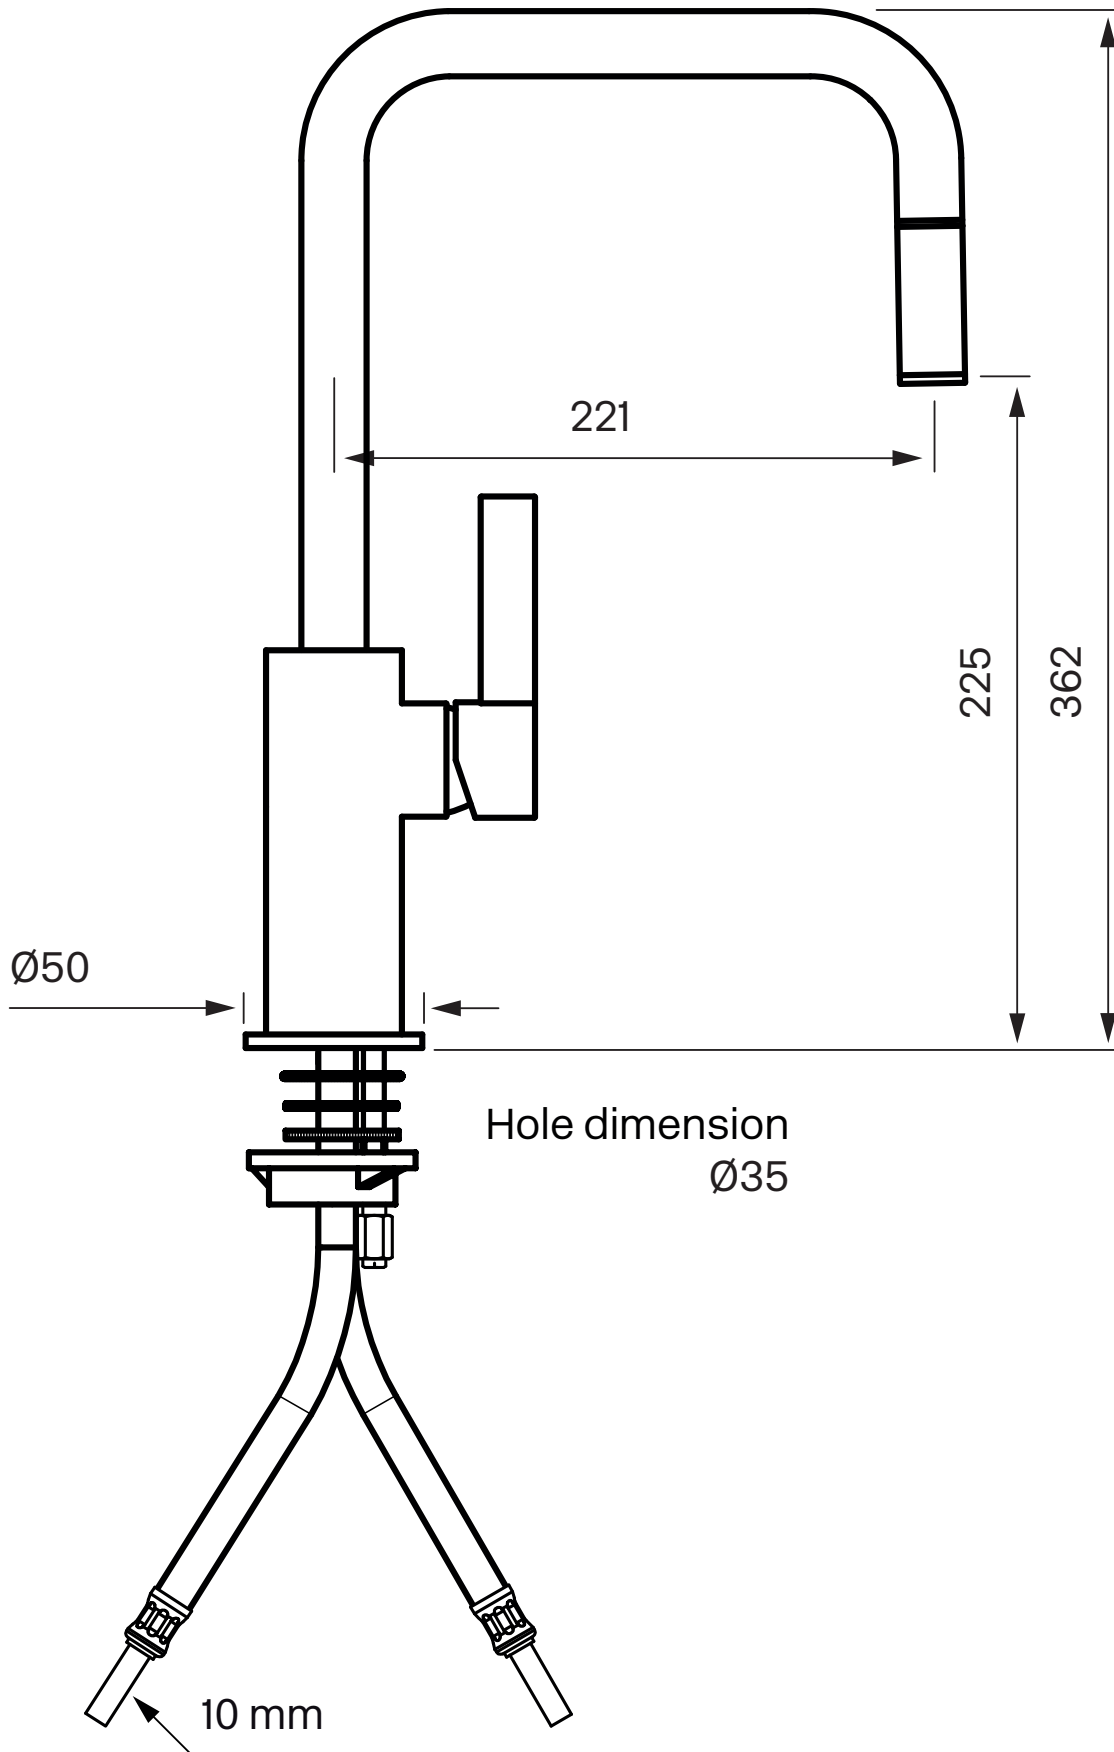

Tapwell

ARM577 Kitchen tap

ARM577 Chrome

Article Number

ARM577 Chrome - 9426390
ARM577 Matte Black - 9426388
ARM577 Brass - 9426387
ARM577 Copper - 9426391
ARM577 Bronze - 9426396
ARM577 Graphite - 9426399
ARM577 Black Chrome - 9426397
ARM577 Honey Gold - 9426392
ARM577 Brushed Black Chrome - 9426395
ARM577 Brushed Honey Gold - 9426394
ARM577 Brushed Nickel - 9426393

Kitchen faucet with turnable spout and pullout nozzle. The spout's turning radius can be limited to between 60 and 270 degrees at 15 degree intervals.

This kitchen tap offer exceptional functionality and boasts a sleek and modern design that will enhance the aesthetic of your kitchen. Crafted with high-quality materials, it ensures durability and longevity, providing you with a reliable and stylish fixture for years to come.

Lubricate only with silicone grease.

Maintenance

Visit our [YouTube channel](#) → where there are instructional videos for changing the ceramic cartridge, changing aerators and more.

Specifications

Number of outgoing connections: 1
Dimension inlet: 10 mm alt. 3/8"
Length protrusion outlet head: 221 mm
Machine shutdown: Yes
Lockable head: 60°, 90°, 120°, 150°, 180°, 210°, 240°, 270°
Turnable head: Yes

Dimensions/Weight

Package - Depth: 635 mm
Package - Width: 270 mm
Package - Height: 75 mm
Package - Weight: 4,30 kg
Package - Volume: 0,01 m³
Product - Width: 65 mm
Product - Height: 362 mm

Tapwell

Drawing - PDF