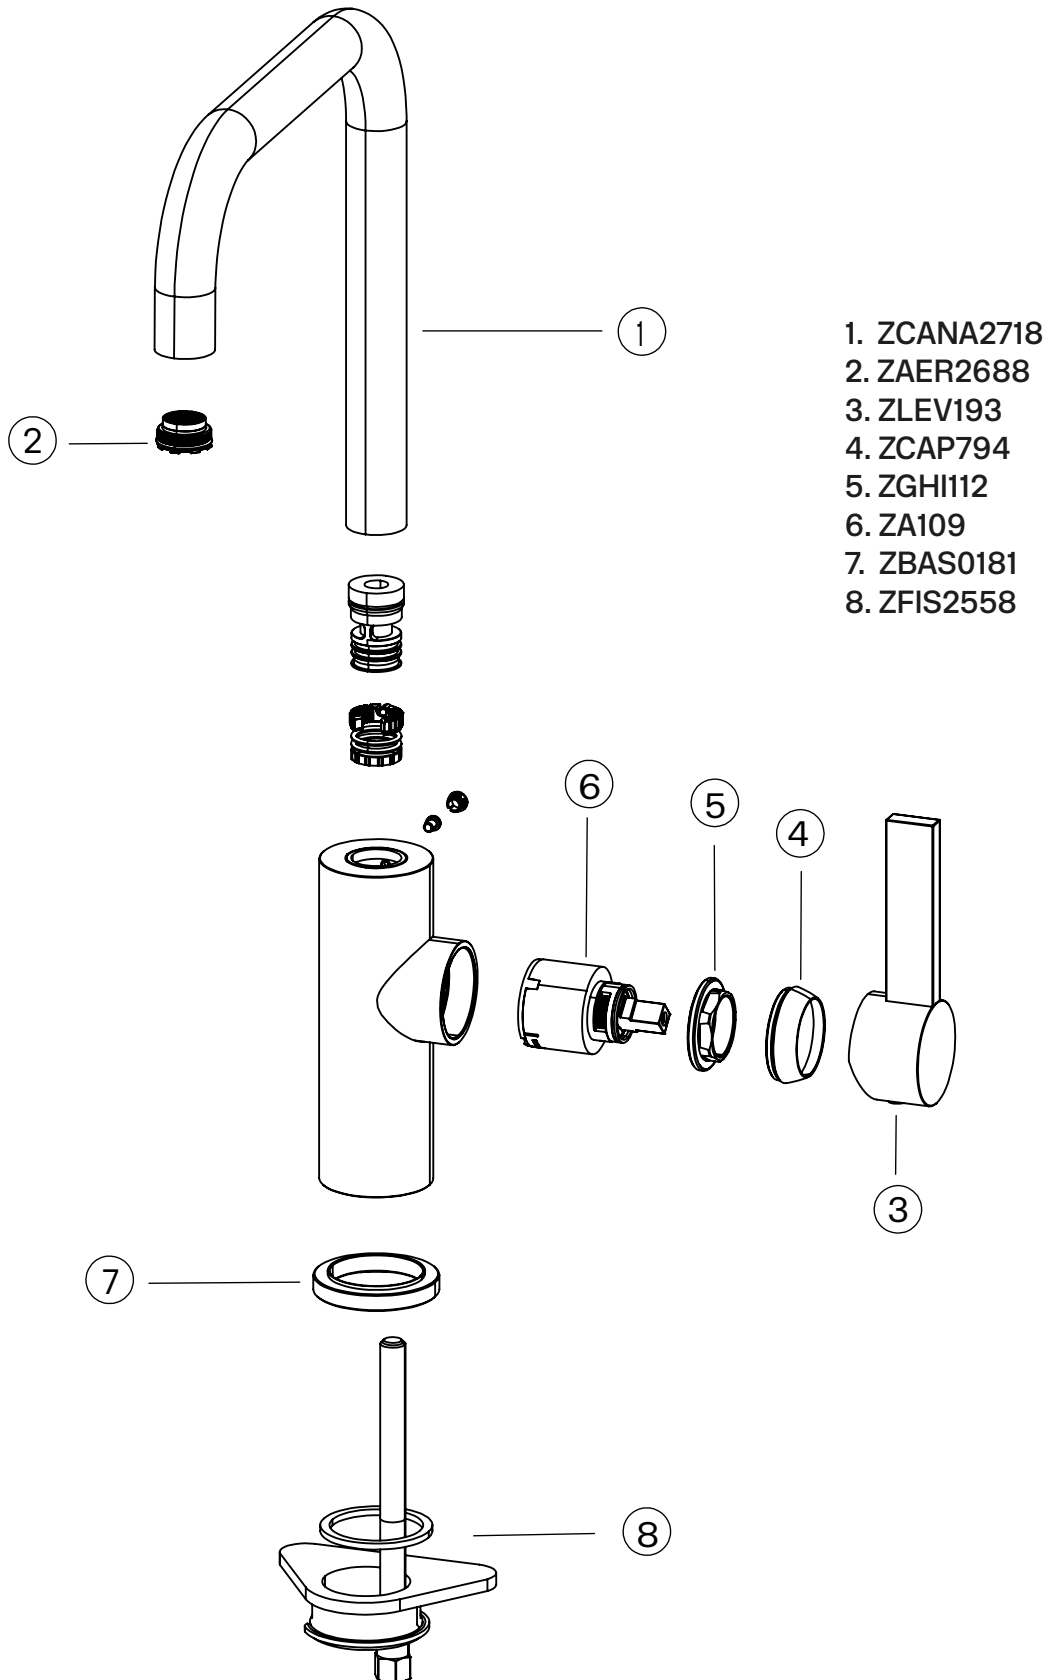

Tapwell

ARM580 Kitchen tap

ARM580 Chrome

Article Number

ARM580 Chrome - 9426319
ARM580 Matte Black - 9426318
ARM580 Brass - 9426315
ARM580 Copper - 9426321
ARM580 Bronze - 9426333
ARM580 Graphite - 9426337
ARM580 Black Chrome - 9426335
ARM580 Honey Gold - 9426323
ARM580 Brushed Black Chrome - 9426331
ARM580 Brushed Honey Gold - 9426329
ARM580 Brushed Nickel - 9426327

Lubricate only with silicone grease.

Maintenance

Visit our [YouTube channel](#) → where there are instructional videos for changing the ceramic cartridge, changing aerators and more.

Specifications

Number of outgoing connections: 1
Dimension inlet: 10 mm alt. 3/8"
Length protrusion outlet head: 215 mm
Machine shutdown: No
Lockable head: 60°, 90°, 120°, 150°, 180°, 210°, 240°, 270°
Turnable head: Yes

Dimensions/Weight

Package - Depth: 490 mm
Package - Width: 290 mm
Package - Height: 75 mm
Package - Weight: 3,00 kg
Product - Width: 65 mm
Product - Height: 370 mm

Tapwell

Drawing - PDF

Tapwell

Exploded View

Tapwell

Flowcart

FLOWCHART

ARM580

DATA

Pressure (kPa)	Flow lit/min	Flow lit/s
50	4,3	0,07
100	5,9	0,10
150	6,9	0,12
200	7,8	0,13
300	8,8	0,15
400	8,0	0,13
500	8,0	0,13
600	8,0	0,13
700	7,9	0,13
800	7,7	0,13
900	7,5	0,13
1000	7,4	0,12