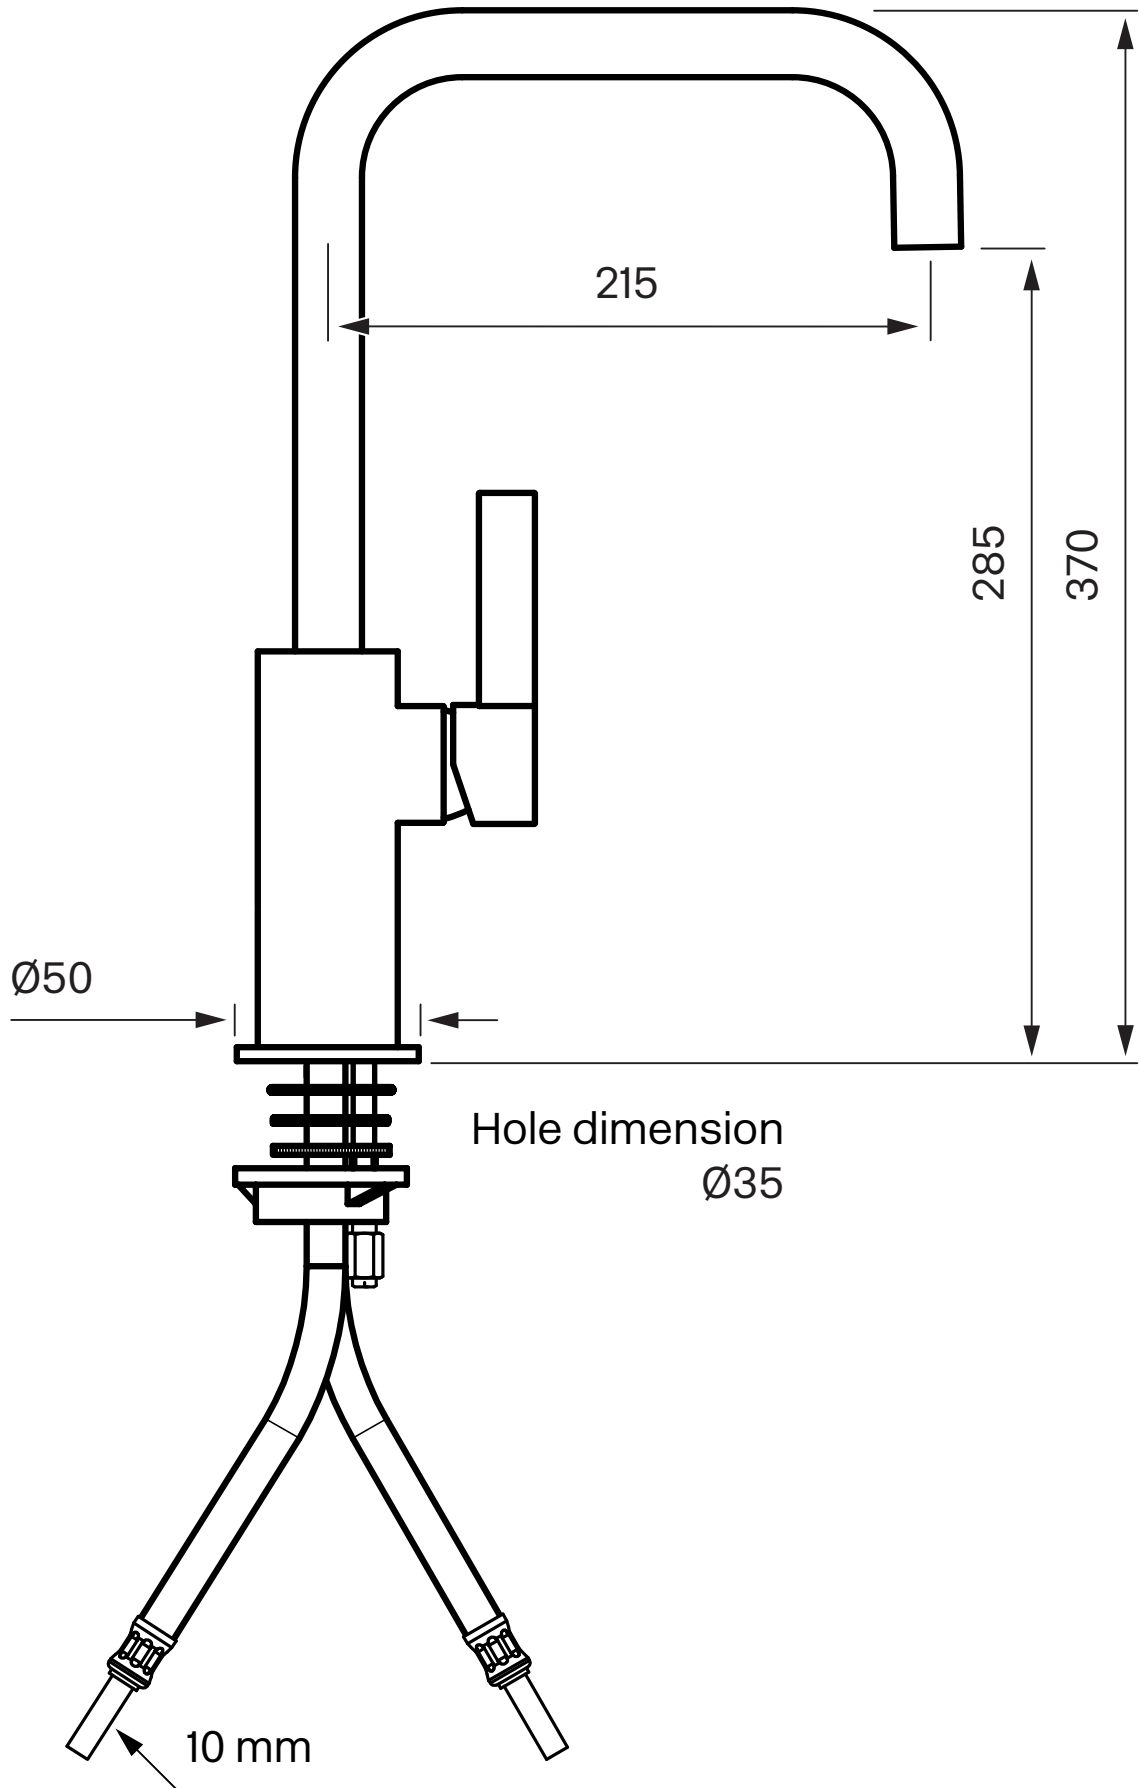

Tapwell

ARM580 Kitchen tap

ARM580 Chrome

Article Number

ARM580 Chrome - 9426319
ARM580 Matte Black - 9426318
ARM580 Brass - 9426315
ARM580 Copper - 9426321
ARM580 Bronze - 9426333
ARM580 Graphite - 9426337
ARM580 Black Chrome - 9426335
ARM580 Honey Gold - 9426323
ARM580 Brushed Black Chrome - 9426331
ARM580 Brushed Honey Gold - 9426329
ARM580 Brushed Nickel - 9426327

Kitchen faucet with turnable spout. The spout's turning radius can be limited to between 60 and 270 degrees at 15 degree intervals.

This kitchen tap offer exceptional functionality and boasts a sleek and modern design that will enhance the aesthetic of your kitchen. Crafted with high-quality materials, it ensures durability and longevity, providing you with a reliable and stylish fixture for years to come.

Lubricate only with silicone grease.

Maintenance

Visit our [YouTube channel](#) → where there are instructional videos for changing the ceramic cartridge, changing aerators and more.

Specifications

Number of outgoing connections: 1
Dimension inlet: 10 mm alt. 3/8"
Length protrusion outlet head: 215 mm
Machine shutdown: No
Lockable head: 60°, 90°, 120°, 150°, 180°, 210°, 240°, 270°
Turnable head: Yes

Dimensions/Weight

Package - Depth: 490 mm
Package - Width: 290 mm
Package - Height: 75 mm
Package - Weight: 3,00 kg
Product - Width: 65 mm
Product - Height: 370 mm

Tapwell

Drawing - PDF

Tapwell

Exploded View