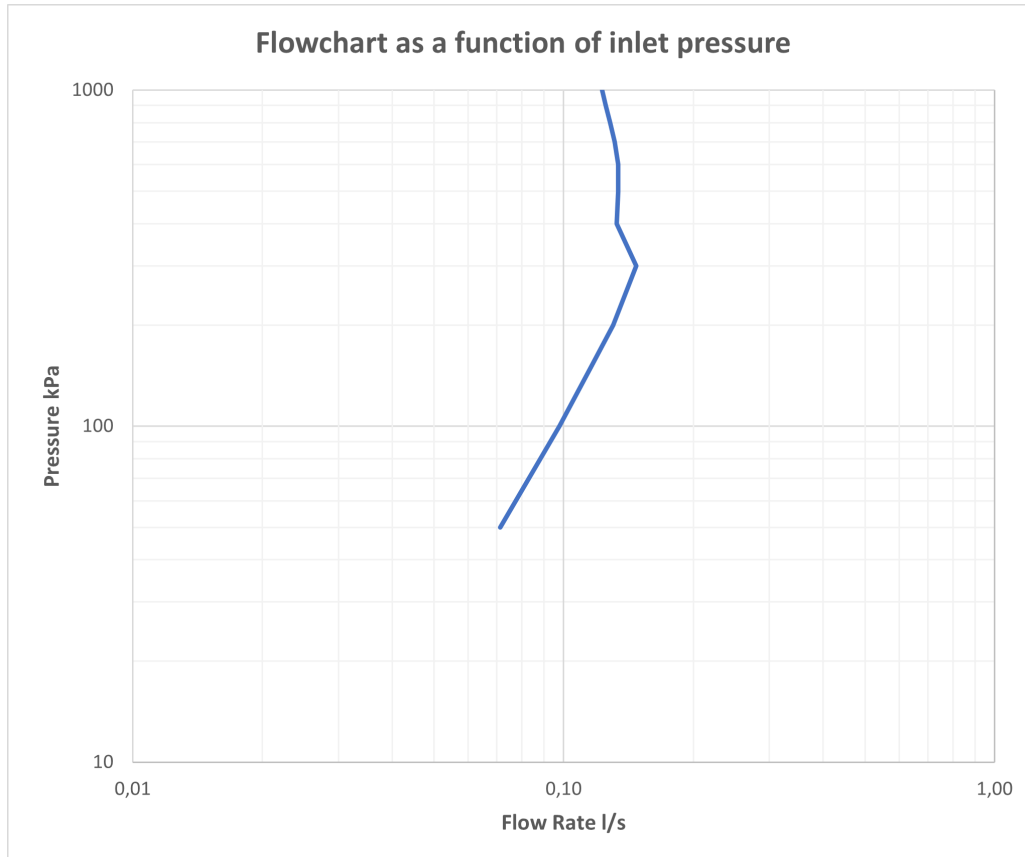

Kitchen faucet with turnable spout. The spout's turning radius can be limited to between 60 and 270 degrees at 15 degree intervals.

This kitchen tap offer exceptional functionality and boasts a sleek and modern design that will enhance the aesthetic of your kitchen. Crafted with high-quality materials, it ensures durability and longevity, providing you with a reliable and stylish fixture for years to come.

Lubricate only with silicone grease.

Maintenance

Visit our [YouTube channel](#) → where there are instructional videos for changing the ceramic cartridge, changing aerators and more.

Specifications

Number of outgoing connections: 1
Dimension inlet: 10 mm alt. 3/8"
Length protrusion outlet head: 215 mm
Machine shutdown: No
Lockable head: 60°, 90°, 120°, 150°, 180°, 210°, 240°, 270°
Turnable head: Yes

Dimensions/Weight

Package - Depth: 490 mm
Package - Width: 290 mm
Package - Height: 75 mm
Package - Weight: 3,00 kg
Product - Width: 65 mm
Product - Height: 370 mm

Tapwell

Drawing - PDF

Tapwell

Exploded View

Tapwell

Flowcart

FLOWCHART

ARM580

DATA

Pressure (kPa)	Flow lit/min	Flow lit/s
50	4,3	0,07
100	5,9	0,10
150	6,9	0,12
200	7,8	0,13
300	8,8	0,15
400	8,0	0,13
500	8,0	0,13
600	8,0	0,13
700	7,9	0,13
800	7,7	0,13
900	7,5	0,13
1000	7,4	0,12