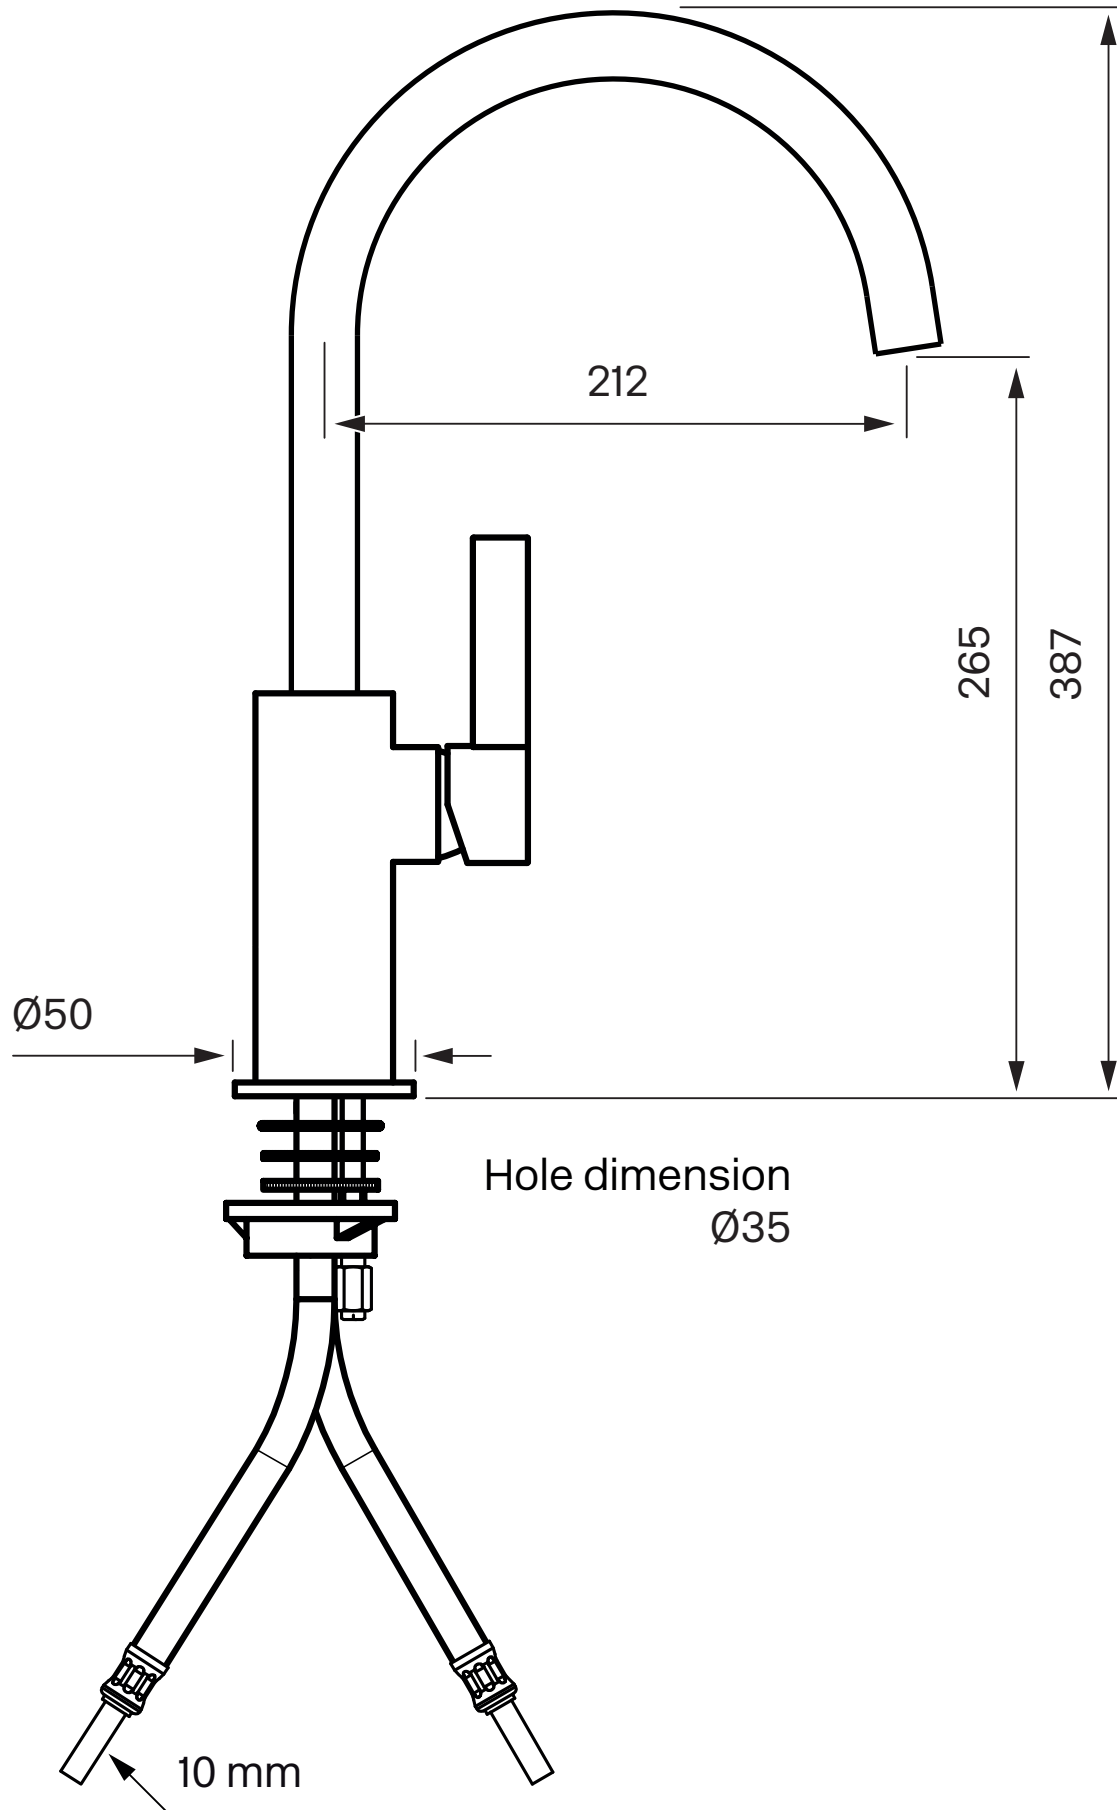

Tapwell

Drawing - PDF