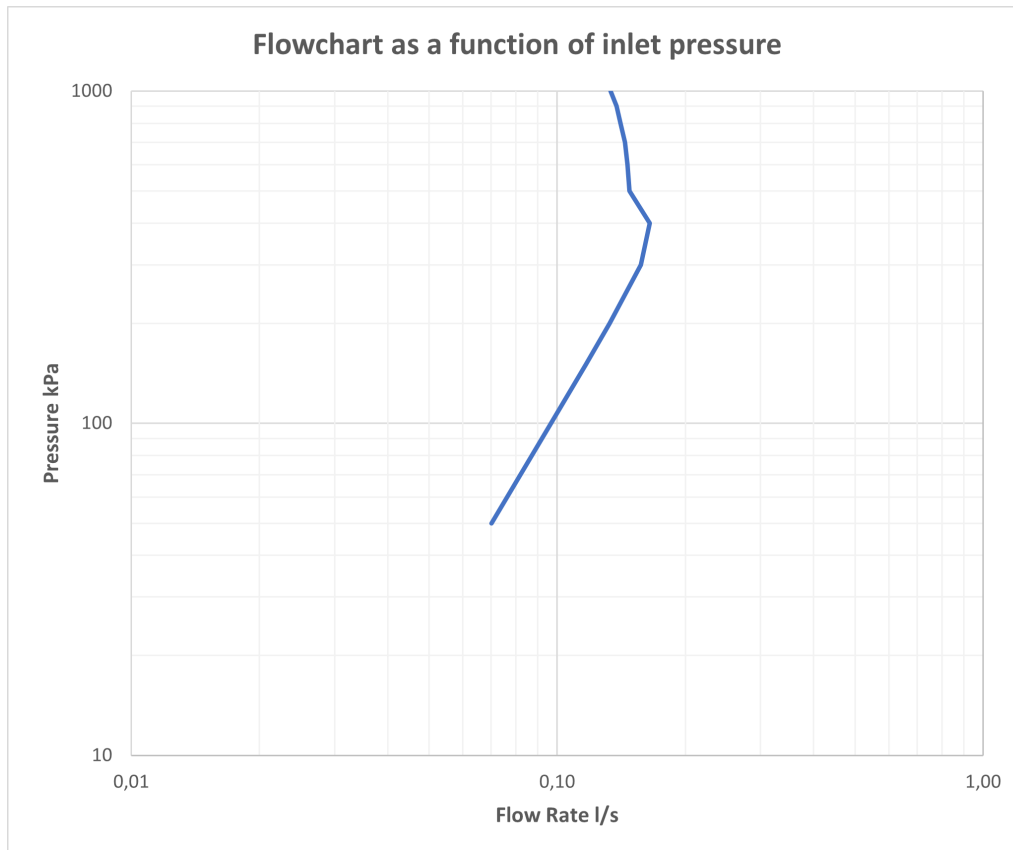

Lubricate only with silicone grease.

Maintenance

Visit our [YouTube channel](#) → where there are instructional videos for changing the ceramic cartridge, changing aerators and more.

Specifications

Number of outgoing connections - 1
Dimension inlet - 10 mm alt. 3/8"
Length protrusion outlet head - 200 mm
Machine shutdown - No
Lockable head - 60°, 90°, 120°, 150°, 180°, 210°, 240°, 270°
Turnable head - Yes

Drawing - PDF

Tapwell

Exploded View

1. ZCANA3335
2. ZAER2688
3. ZLEV193
4. ZCAP794
5. ZGHI112
6. ZA109
7. ZBAS0181
8. ZFIS2558

Tapwell

Pressure drop diagram

FLOWCHART

ARM180, ARM380 & ARM980