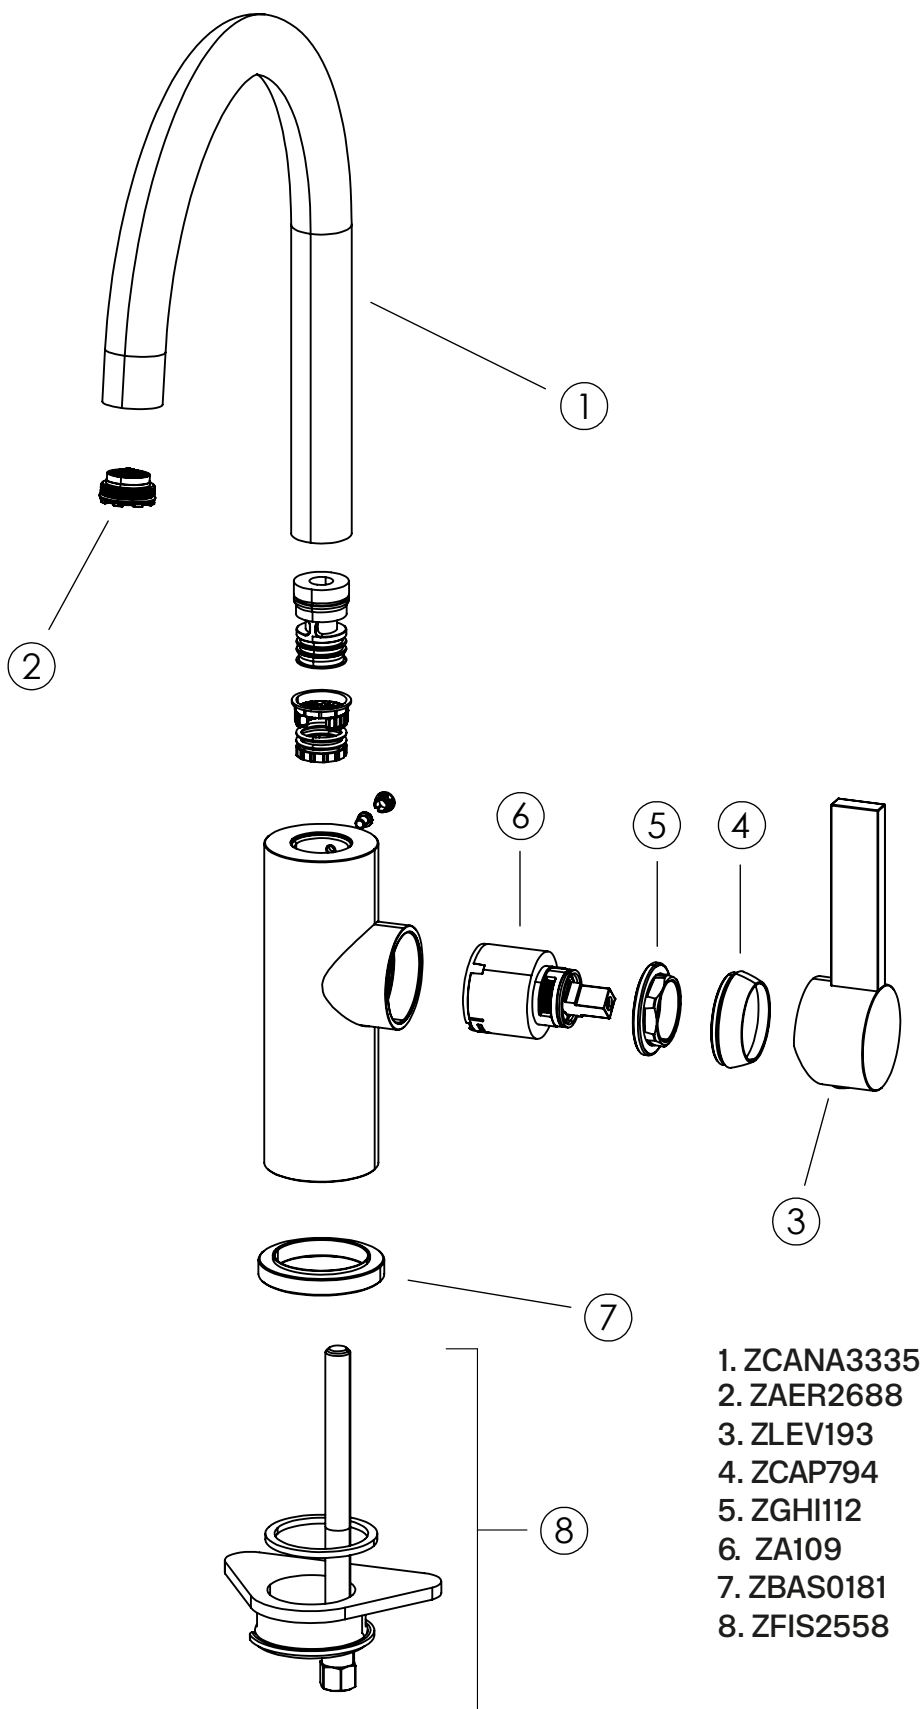

Kitchen faucet with turnable spout. The spout's turning radius can be limited to between 60 and 270 degrees at 15 degree intervals.

This kitchen tap offer exceptional functionality and boasts a sleek and modern design that will enhance the aesthetic of your kitchen. Crafted with high-quality materials, it ensures durability and longevity, providing you with a reliable and stylish fixture for years to come.

Lubricate only with silicone grease.

Maintenance

Visit our [YouTube channel](#) → where there are instructional videos for changing the ceramic cartridge, changing aerators and more.

Specifications

Number of outgoing connections - 1
Dimension inlet - 10 mm alt. 3/8"
Length protrusion outlet head - 200 mm
Machine shutdown - No
Lockable head - 60°, 90°, 120°, 150°, 180°, 210°, 240°, 270°
Turnable head - Yes

Dimensions/Weight

Package - Depth - 490 mm
Package - Width - 290 mm
Package - Height - 75 mm
Package - Weight - 2,90 kg
Product - Width - 55 mm
Product - Depth - 249 mm
Product - Height - 379 mm

Tapwell

Drawing - PDF

Tapwell

Exploded View

1. ZCANA3335
2. ZAER2688
3. ZLEV193
4. ZCAP794
5. ZGHI112
6. ZA109
7. ZBAS0181
8. ZFIS2558

Tapwell

Pressure drop diagram

FLOWCHART

ARM180, ARM380 & ARM980