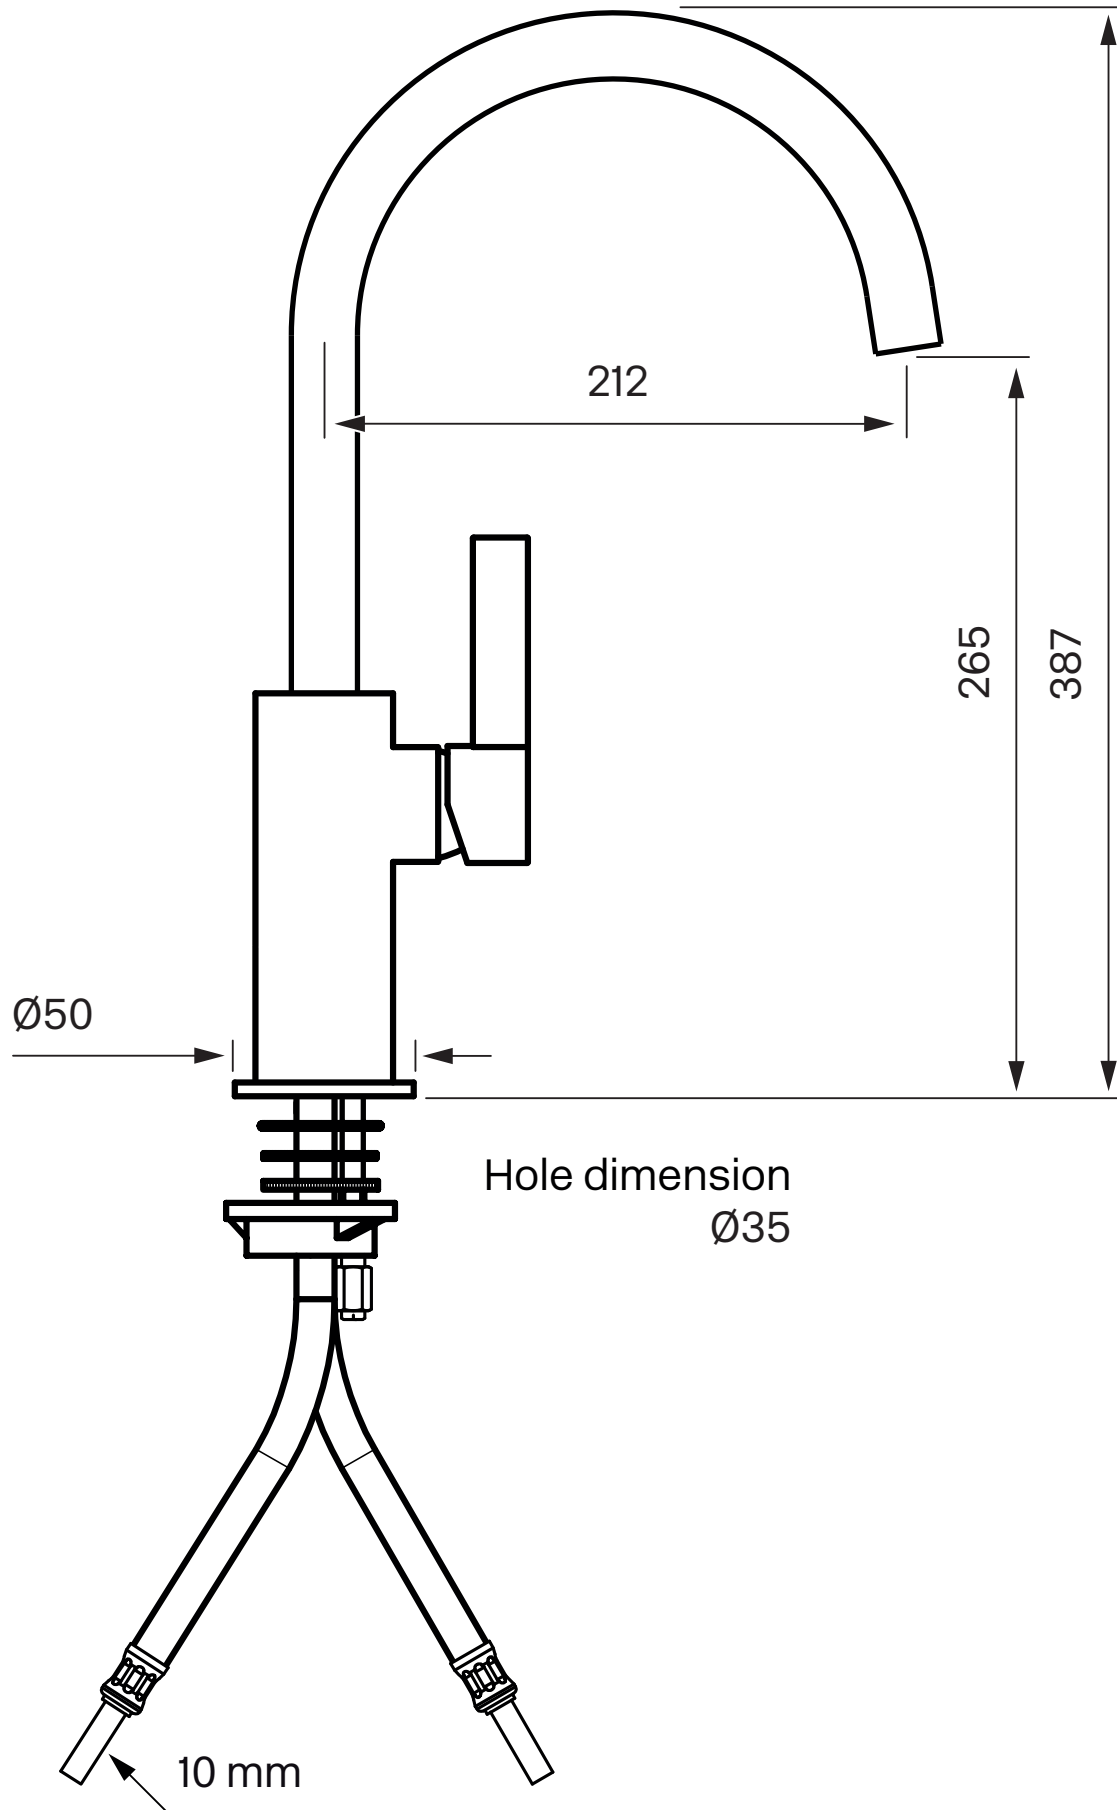

Tapwell

ARM380 Kitchen mixer

ARM380 Krom

Article Number

ARM380 Krom - 9426280
ARM380 Mattsvart - 9426278
ARM380 Brass - 9426276
ARM380 Copper - 9426282
ARM380 Bronze - 9426292
ARM380 Graphite - 9426294
ARM380 Black Chrome - 9426296
ARM380 Honey Gold - 9426284
ARM380 Brushed Black Chrome - 9426290
ARM380 Brushed Honey Gold - 9426288
ARM380 Brushed Nickel - 9426286

Kitchen faucet with turnable spout. The spout's turning radius can be limited to between 60 and 270 degrees at 15 degree intervals.

This kitchen tap offer exceptional functionality and boasts a sleek and modern design that will enhance the aesthetic of your kitchen. Crafted with high-quality materials, it ensures durability and longevity, providing you with a reliable and stylish fixture for years to come.

Lubricate only with silicone grease.

Maintenance

Visit our [YouTube channel](#) → where there are instructional videos for changing the ceramic cartridge, changing aerators and more.

Specifications

Number of outgoing connections: 1
Dimension inlet: 10 mm alt. 3/8"
Length protrusion outlet head: 200 mm
Machine shutdown: No
Lockable head: 60°, 90°, 120°, 150°, 180°, 210°, 240°, 270°
Turnable head: Yes

Dimensions/Weight

Package - Depth: 490 mm
Package - Width: 290 mm
Package - Height: 75 mm
Package - Weight: 2,90 kg
Product - Width: 55 mm
Product - Depth: 249 mm
Product - Height: 379 mm

Tapwell

Drawing - PDF