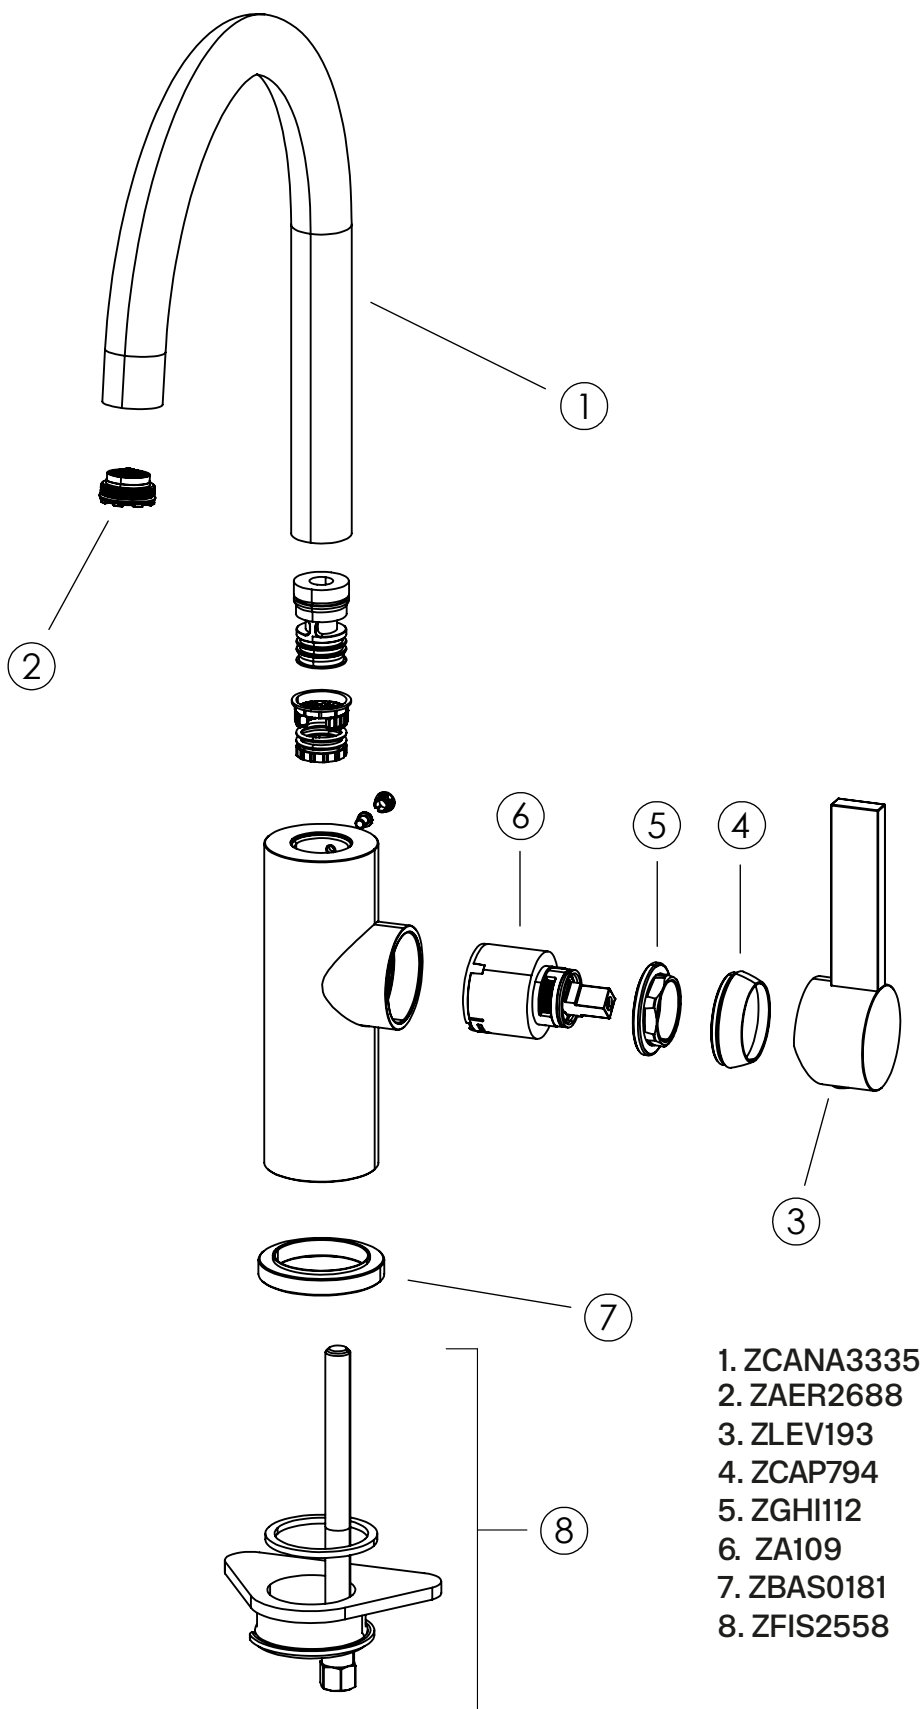

Tapwell

ARM380 Kitchen mixer

ARM380 Krom

Article Number

ARM380 Krom - 9426280
ARM380 Mattsvart - 9426278
ARM380 Brass - 9426276
ARM380 Copper - 9426282
ARM380 Bronze - 9426292
ARM380 Graphite - 9426294
ARM380 Black Chrome - 9426296
ARM380 Honey Gold - 9426284
ARM380 Brushed Black Chrome - 9426290
ARM380 Brushed Honey Gold - 9426288
ARM380 Brushed Nickel - 9426286

Lubricate only with silicone grease.

Maintenance

Visit our [YouTube channel](#) → where there are instructional videos for changing the ceramic cartridge, changing aerators and more.

Specifications

Number of outgoing connections: 1
Dimension inlet: 10 mm alt. 3/8"
Length protrusion outlet head: 200 mm
Machine shutdown: No
Lockable head: 60°, 90°, 120°, 150°, 180°, 210°, 240°, 270°
Turnable head: Yes

Dimensions/Weight

Package - Depth: 490 mm
Package - Width: 290 mm
Package - Height: 75 mm
Package - Weight: 2,90 kg
Product - Width: 55 mm
Product - Depth: 249 mm
Product - Height: 379 mm

Tapwell

Drawing - PDF

Tapwell

Exploded View

1. ZCANA3335
2. ZAER2688
3. ZLEV193
4. ZCAP794
5. ZGHI112
6. ZA109
7. ZBAS0181
8. ZFIS2558

Tapwell

Flowcart

FLOWCHART

ARM180, ARM380 & ARM980

DATA