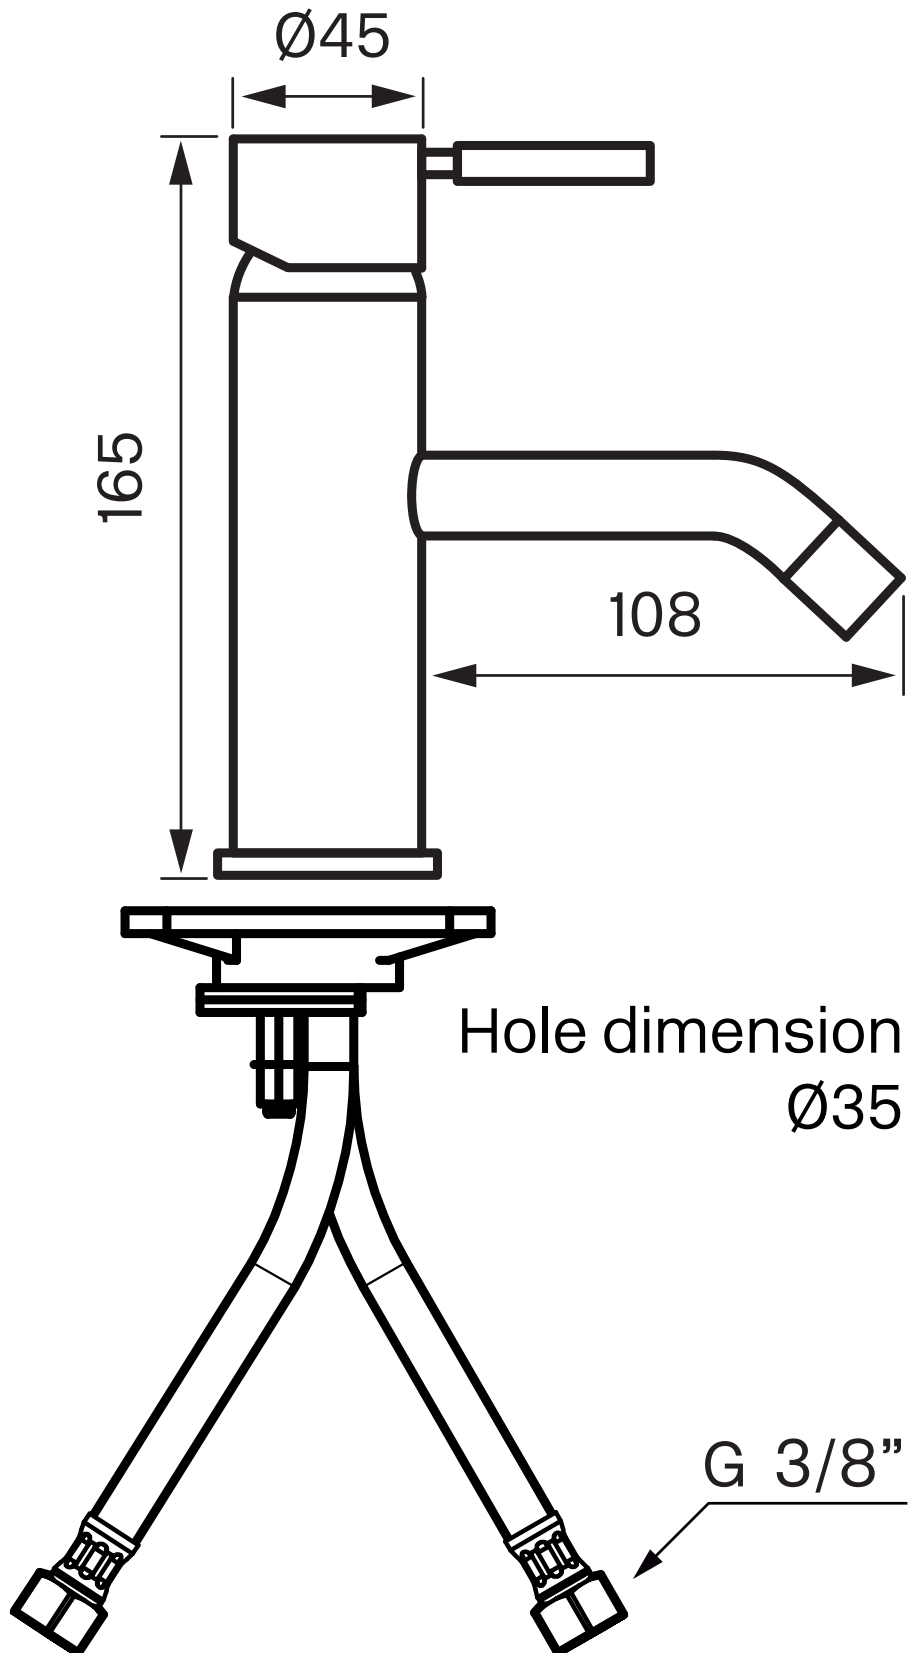

Number of grips: One grip

Number of outgoing connections: 1

Dimension inlet: 10 mm alt. 3/8"

Flow class: S

Length protrusion outlet head: 108 mm

Max flow: 0,27

Classification energy: B

Dimensions/Weight

Package - Depth: 340 mm

Package - Width: 320 mm

Package - Height: 90 mm

Package - Weight: 1,50 kg

Package - Volume: 0,01 m³

Building height underneath outlet: 70 mm

Product - Width: 45 mm

Product - Depth: 153 mm

Product - Height: 165 mm

Total building height: 165 mm

Tapwell

Drawing - PDF

Tapwell

Exploded View

Tapwell

Flowcart