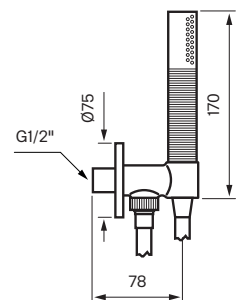

Maintenance

Visit our [YouTube channel](#) → where there are instructional videos for changing the ceramic cartridge, changing aerators and more.

Specifications

Connection inlet - Flexible hose with nut
Number of grips - One grip
Number of outgoing connections - 2
Dimension inlet - 3/4 tum
Dimension outlet - 1/2 inch
Built in - Yes
Sound class - 1
Length protrusion outlet head - 120 mm
Turnable head - No
Temperature limitation - Yes
Temperature control - Yes
Thermostat - Yes
Pressure controlled - Yes

Dimensions/Weight

Adjustable height - No
Length hose - 1500 mm
Product - Width - 150 mm
Product - Depth - 95 mm
Product - Height - 370 mm
Diameter ceiling shower head - 250 mm
Total building height - 370 mm

Tapwell

Drawing - PDF

Recommended
height shower head
210—240 cm

Studs/Wall

Mixer
front view

Recommended height
shower mixer 110 cm from
floor to center of plate

Recommended height
hand shower 110 cm from
floor to center of hand
shower unit

Hand
shower

Tapwell

Exploded View

Tapwell

Pressure drop diagram