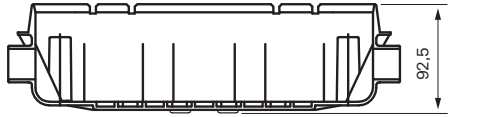

Tapwell

Drawing - PDF