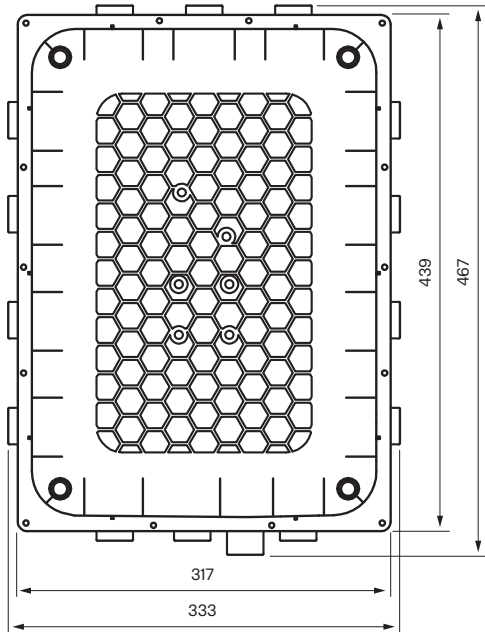

Maintenance

Visit our [YouTube channel](#) → where there are instructional videos for changing the ceramic cartridge, changing aerators and more.

Specifications

Connection inlet - Flexible hose with nut
Number of grips - One grip
Number of outgoing connections - 2
Dimension inlet - 3/4 tum
Dimension outlet - 1/2 inch
Built in - Yes
Sound class - 1
Length protrusion outlet head - 120 mm
Turnable head - No
Temperature limitation - Yes
Temperature control - Yes
Thermostat - Yes
Pressure controlled - Yes

Dimensions/Weight

Adjustable height - No
Length hose - 1500 mm
Product - Width - 150 mm
Product - Depth - 95 mm
Product - Height - 370 mm
Diameter ceiling shower head - 250 mm
Total building height - 370 mm

Tapwell

Drawing - PDF

Recommended
height shower head
210—240 cm

Studs/Wall

Mixer
front view

Recommended height
shower mixer 110 cm from
floor to center of plate

Recommended height
hand shower 110 cm from
floor to center of hand
shower unit