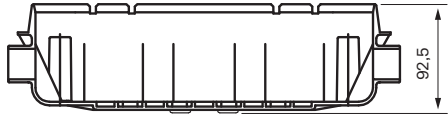

Tapwell

Drawing - PDF

Recommended
height shower head
210—240 cm

Studs/Wall