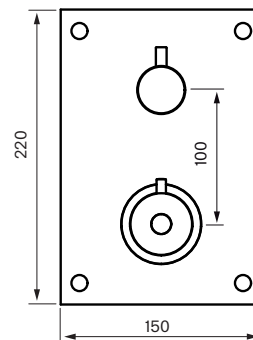

Maintenance

Visit our [YouTube channel](#) → where there are instructional videos for changing the ceramic cartridge, changing aerators and more.

Specifications

Connection inlet - Flexible hose with nut
Number of grips - One grip
Number of outgoing connections - 2
Dimension inlet - 3/4 tum
Dimension outlet - 1/2 inch
Built in - Yes
Sound class - 1
Length protrusion outlet head - 120 mm
Turnable head - No
Temperature limitation - Yes
Temperature control - Yes
Thermostat - Yes
Pressure controlled - Yes

Dimensions/Weight

Adjustable height - No
Length hose - 1500 mm
Product - Width - 150 mm
Product - Depth - 95 mm
Product - Height - 370 mm
Diameter ceiling shower head - 250 mm
Total building height - 370 mm

Tapwell

Drawing - PDF

Recommended
height shower head
210—240 cm

Studs/Wall

Mixer
front view

Recommended height
shower mixer 110 cm from
floor to center of plate

Recommended height
hand shower 110 cm from
floor to center of hand
shower unit

Hand
shower

Tapwell

Exploded View

Tapwell

Pressure drop diagram