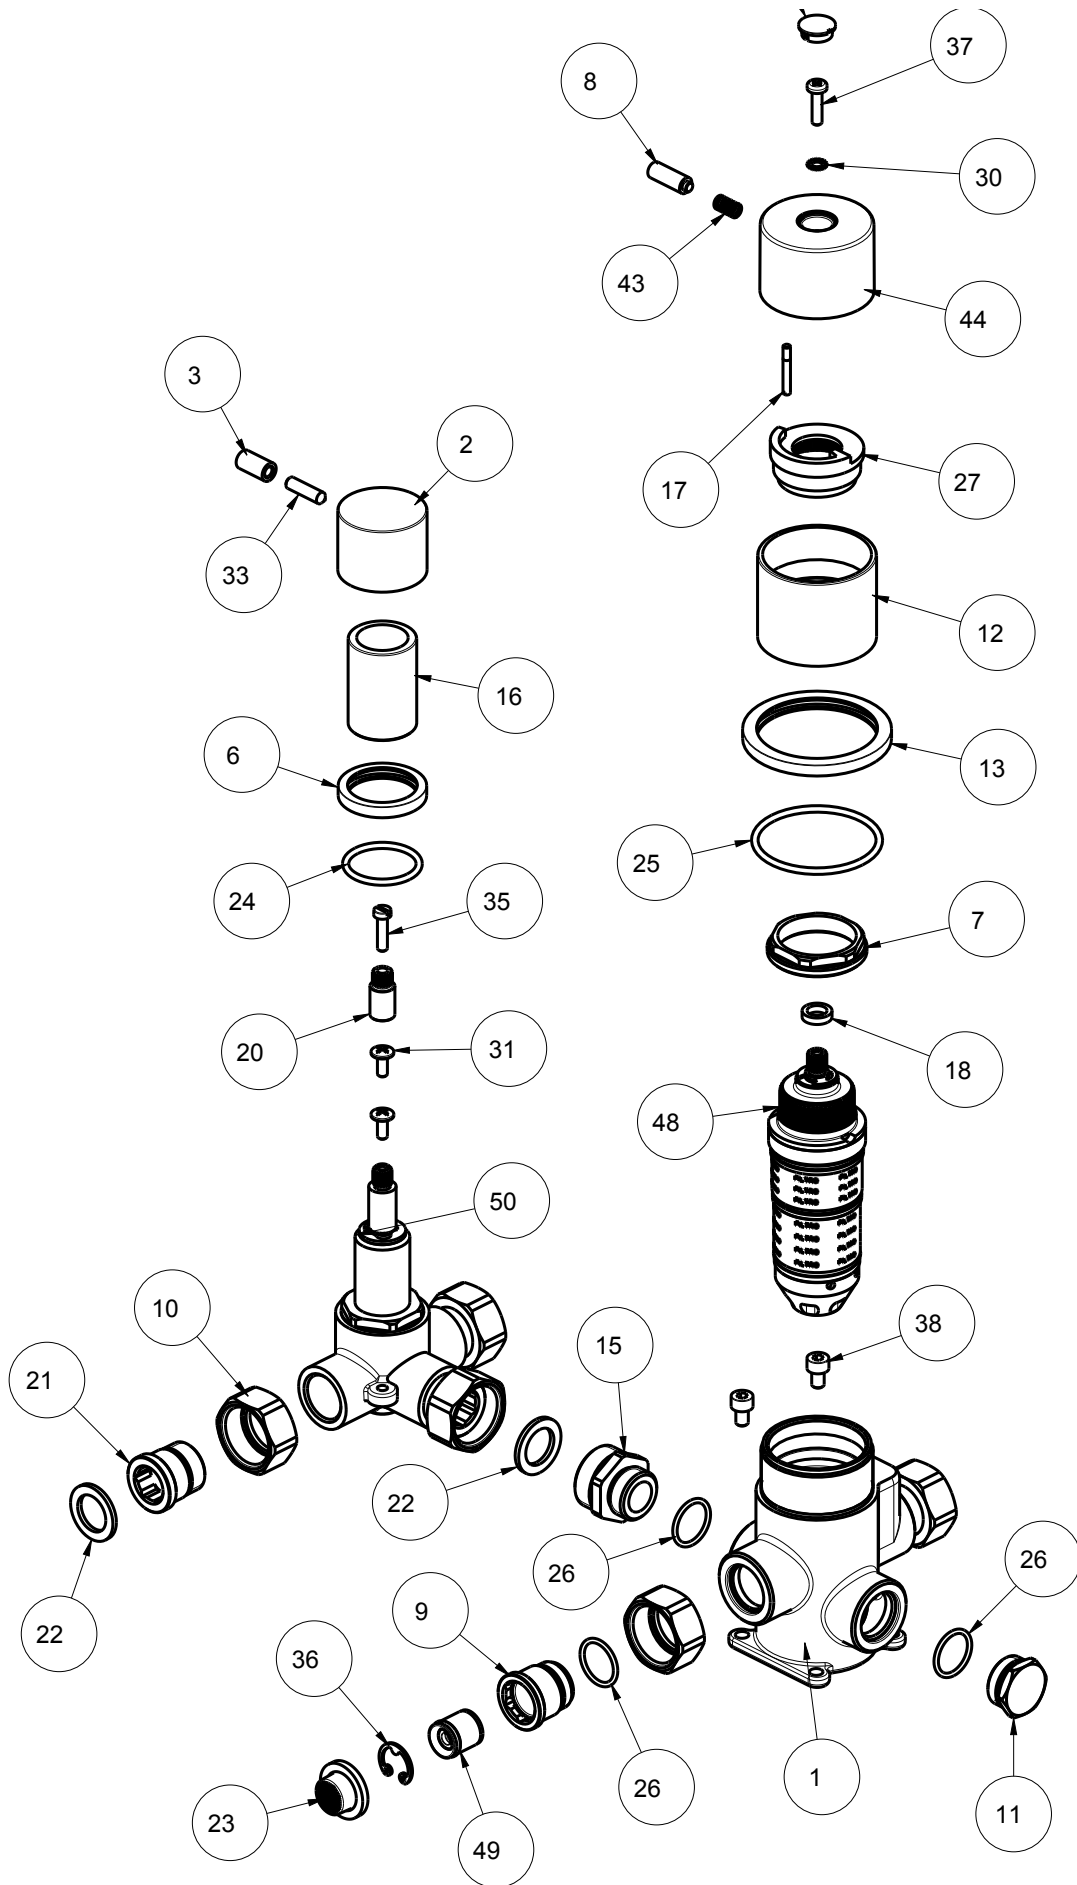

Maintenance

Visit our [YouTube channel](#) → where there are instructional videos for changing the ceramic cartridge, changing aerators and more.

Specifications

Connection inlet - Flexible hose with nut
Number of grips - One grip
Number of outgoing connections - 2
Dimension inlet - 3/4 tum
Dimension outlet - 1/2 inch
Built in - Yes
Sound class - 1
Length protrusion outlet head - 120 mm
Turnable head - No
Temperature limitation - Yes
Temperature control - Yes
Thermostat - Yes
Pressure controlled - Yes

Dimensions/Weight

Adjustable height - No
Length hose - 1500 mm
Product - Width - 150 mm
Product - Depth - 95 mm
Product - Height - 370 mm
Diameter ceiling shower head - 250 mm
Total building height - 370 mm

Tapwell

Drawing - PDF

Recommended
height shower head
210—240 cm

Studs/Wall

Mixer
front view

Recommended height
shower mixer 110 cm from
floor to center of plate

Recommended height
hand shower 110 cm from
floor to center of hand
shower unit

Hand
shower

Tapwell

Exploded View

Tapwell

Pressure drop diagram