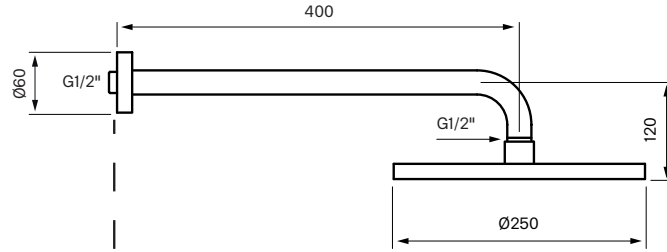

Maintenance

Visit our [YouTube channel](#) → where there are instructional videos for changing the ceramic cartridge, changing aerators and more.

Specifications

Connection inlet - Flexible hose with nut
Number of grips - One grip
Number of outgoing connections - 2
Dimension inlet - 3/4 tum
Dimension outlet - 1/2 inch
Built in - Yes
Sound class - 1
Length protrusion outlet head - 120 mm
Turnable head - No
Temperature limitation - Yes
Temperature control - Yes
Thermostat - Yes
Pressure controlled - Yes

Dimensions/Weight

Adjustable height - No
Length hose - 1500 mm
Product - Width - 150 mm
Product - Depth - 95 mm
Product - Height - 370 mm
Diameter ceiling shower head - 250 mm
Total building height - 370 mm

Tapwell

Drawing - PDF

Recommended
height shower head
210—240 cm

Studs/Wall

Mixer
front view

Recommended height
shower mixer 110 cm from
floor to center of plate

Recommended height
hand shower 110 cm from
floor to center of hand
shower unit