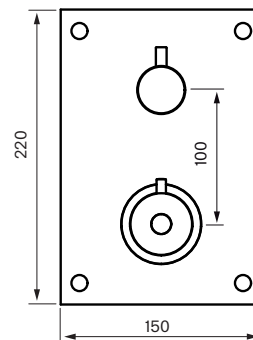

Recommended
height shower head
210—240 cm

Studs/Wall

Mixer
front view