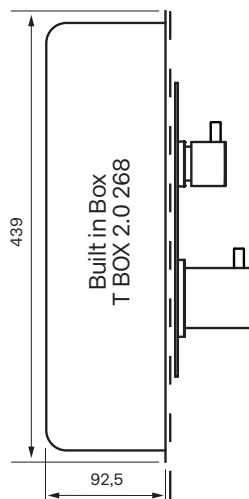

Maintenance

Visit our [YouTube channel](#) → where there are instructional videos for changing the ceramic cartridge, changing aerators and more.

Specifications

Connection inlet - Flexible hose with nut
Number of grips - One grip
Number of outgoing connections - 2
Dimension inlet - 3/4 tum
Dimension outlet - 1/2 inch
Built in - Yes
Sound class - 1
Length protrusion outlet head - 120 mm
Turnable head - No
Temperature limitation - Yes
Temperature control - Yes
Thermostat - Yes
Pressure controlled - Yes

Dimensions/Weight

Adjustable height - No
Length hose - 1500 mm
Product - Width - 150 mm
Product - Depth - 95 mm
Product - Height - 370 mm
Diameter ceiling shower head - 250 mm
Total building height - 370 mm

Tapwell

Drawing - PDF

Recommended
height shower head
210—240 cm

Studs/Wall

Mixer
front view

Recommended height
shower mixer 110 cm from
floor to center of plate

Recommended height
hand shower 110 cm from
floor to center of hand
shower unit