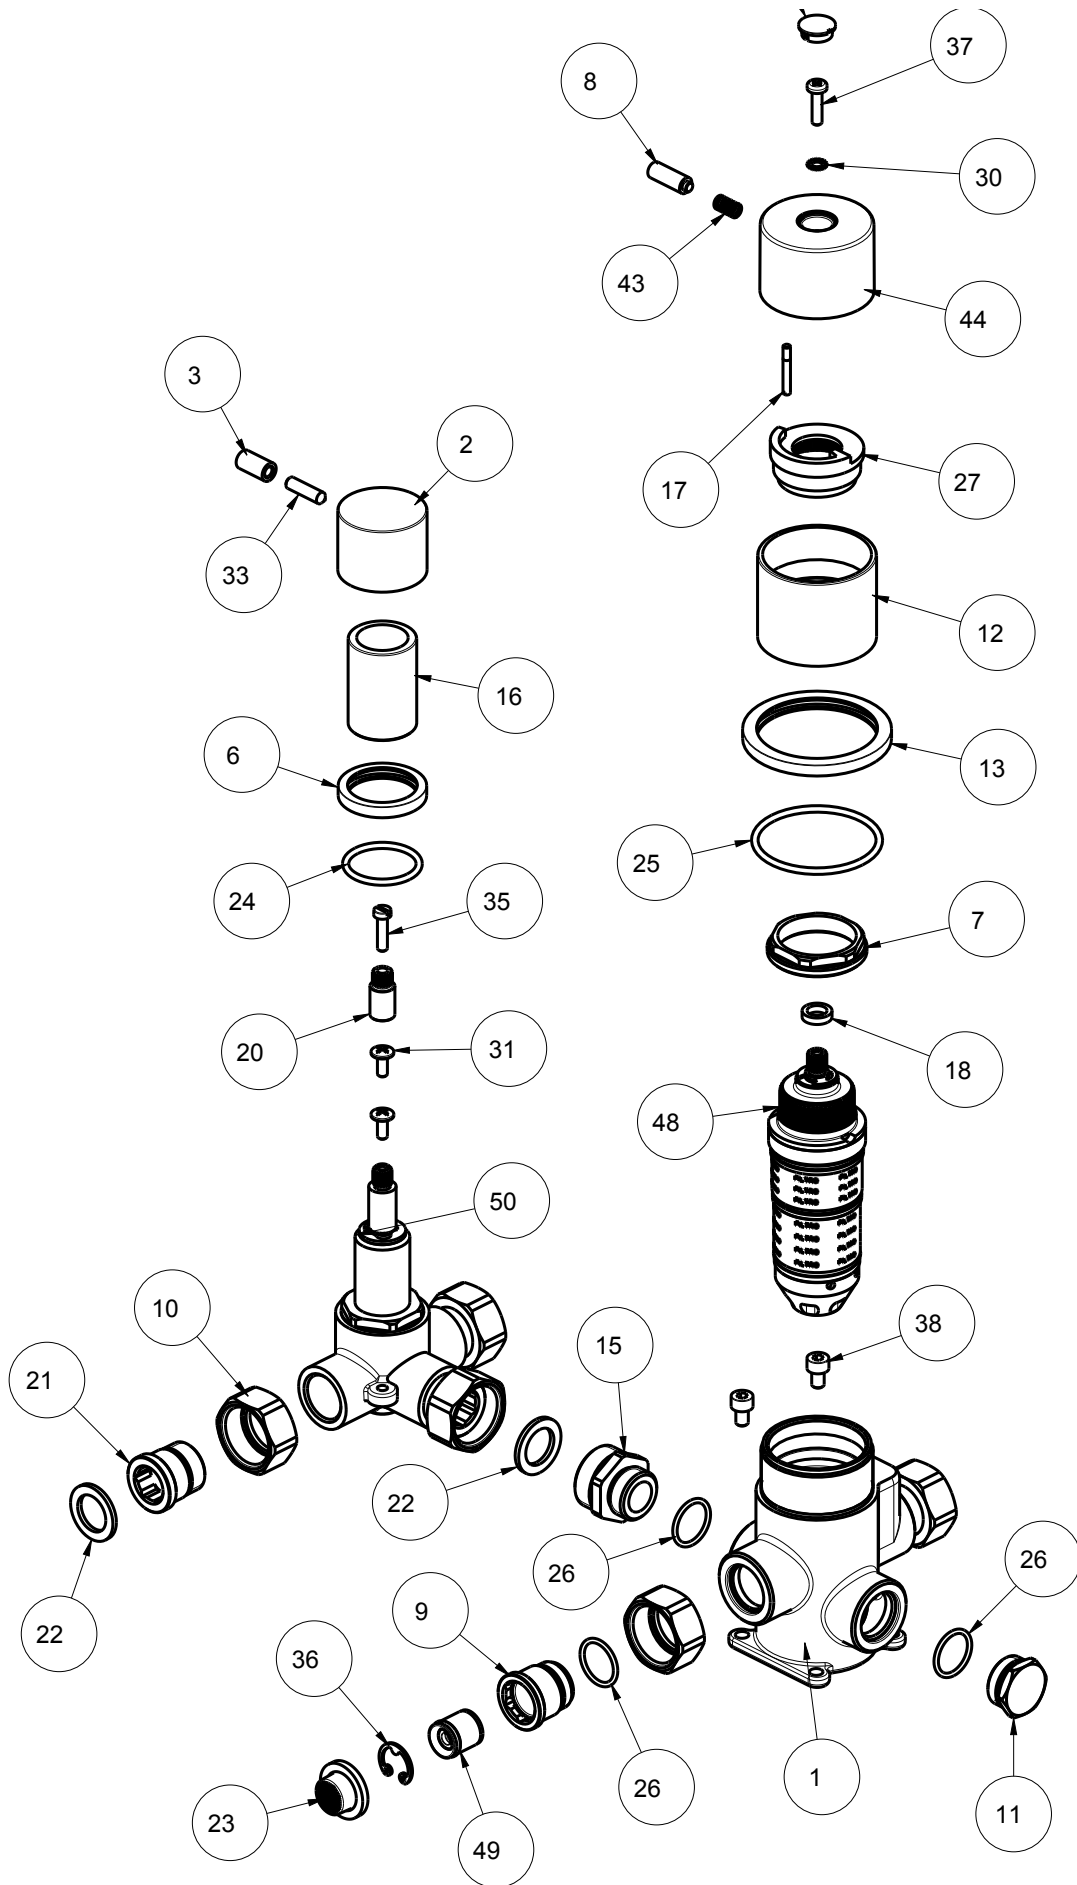

Tapwell

Exploded View