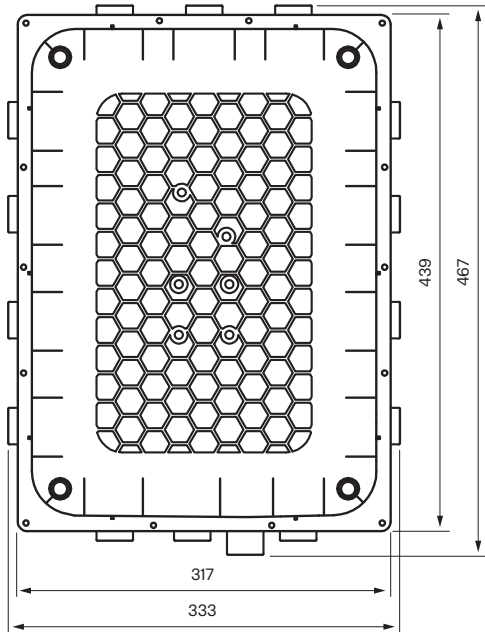

Tapwell

Drawing - PDF