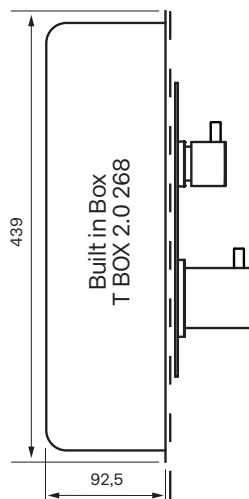

Tapwell

Drawing - PDF