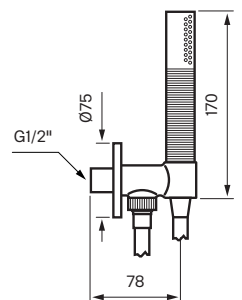

## Specifications

**Connection inlet:** Flexible hose with nut  
**Number of grips:** One grip  
**Number of outgoing connections:** 2  
**Dimension inlet:** 3/4 tum  
**Dimension outlet:** 1/2 inch  
**Built in:** Yes  
**Sound class:** 1  
**Length protrusion outlet head:** 120 mm  
**Turnable head:** No  
**Temperature limitation:** Yes  
**Temperature control:** Yes  
**Thermostat:** Yes  
**Pressure controlled:** Yes

## Dimensions/Weight

**Adjustable height:** No  
**Length hose:** 1500 mm  
**Product - Width:** 150 mm  
**Product - Depth:** 95 mm  
**Product - Height:** 370 mm  
**Diameter ceiling shower head:** 250 mm  
**Total building height:** 370 mm

## Drawing - PDF

Recommended  
height shower head  
210—240 cm

Studs/Wall

Mixer  
front view

Recommended height  
shower mixer 110 cm from  
floor to center of plate

Hand  
shower

Recommended height  
hand shower 110 cm from  
floor to center of hand  
shower unit