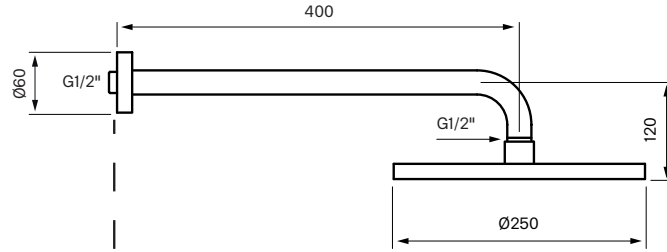

Tapwell

Drawing - PDF