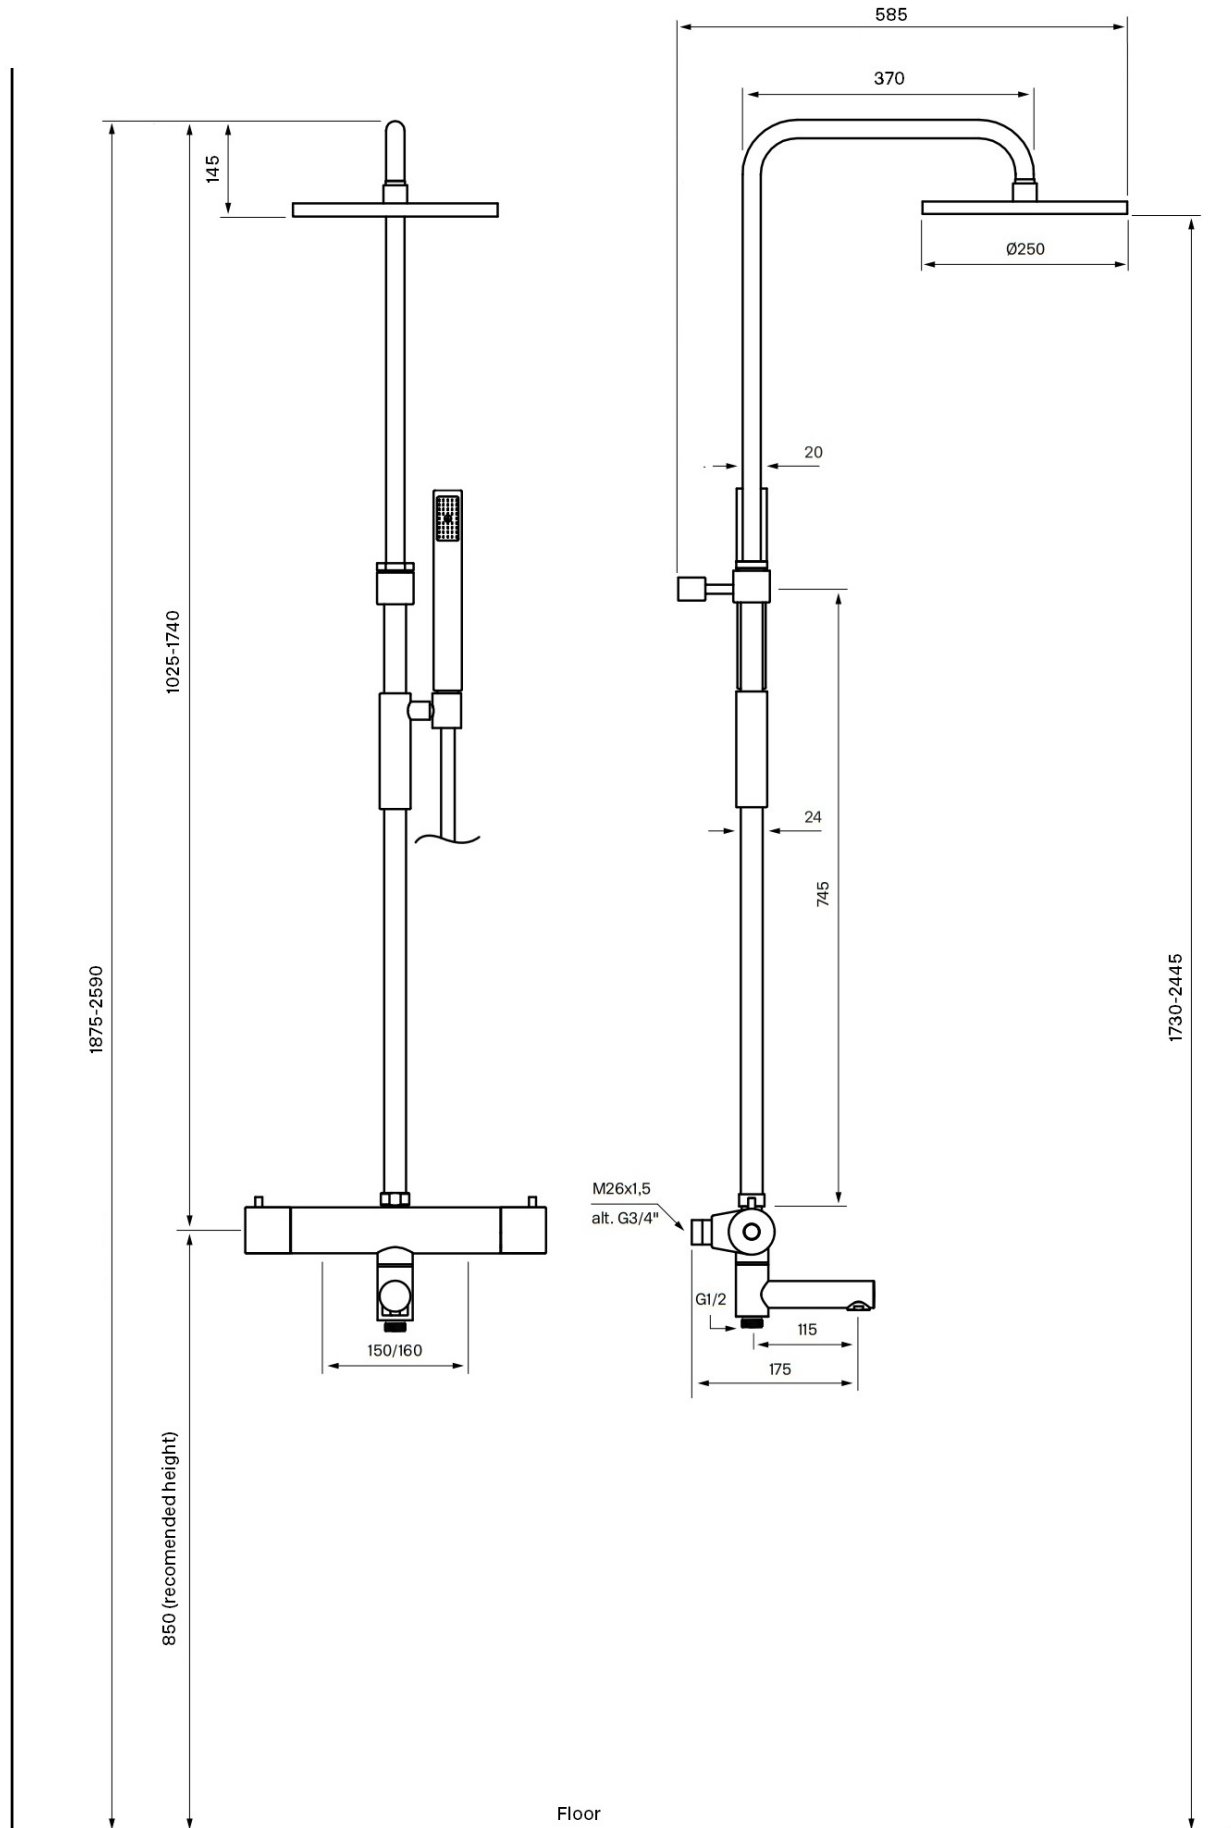

Tapwell

Drawing - PDF