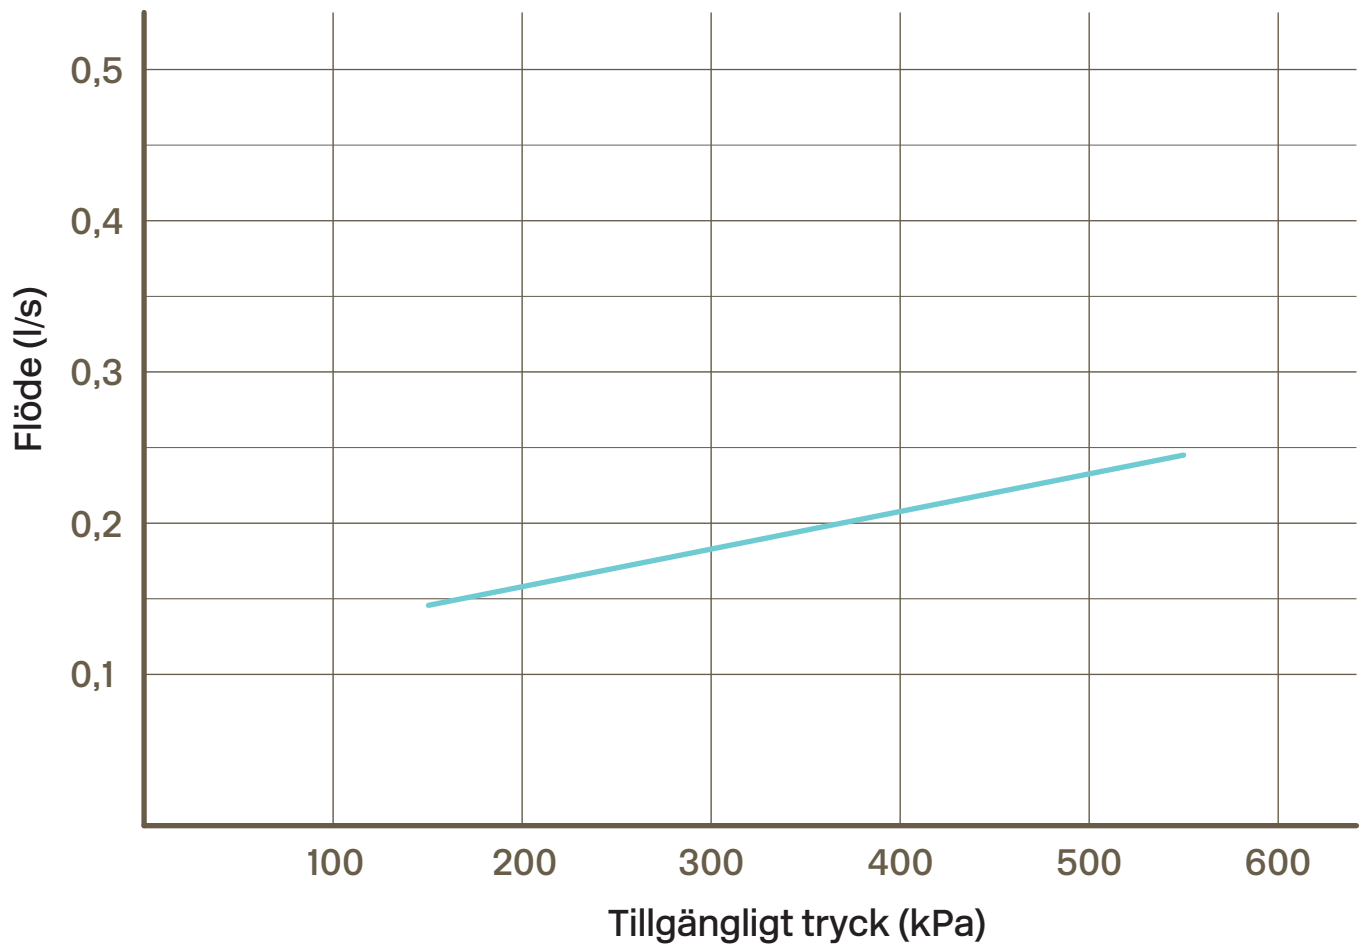

Tapwell

Pressure drop diagram

— = Blandad temperatur

EVM 022

Dusch- och badkarsblandare med termostat