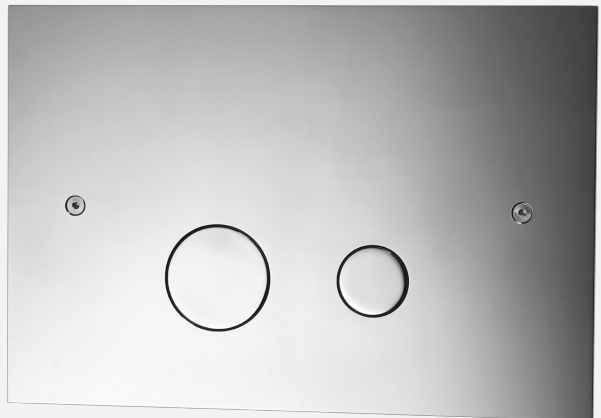

Tapwell

DUO112 Flush button

DUO112 Chrome

Article Number

DUO112 Chrome - 9418550
DUO112 Matte Black - 9420504
DUO112 Polished Brass - 9418572
DUO112 Copper - 9418753
DUO112 Bronze - 9423082
DUO112 Black Chrome - 9418951
DUO112 Honey Gold - 9419035
DUO112 Brushed Black Chrome - 9422577
DUO112 Brushed Nickel - 9421183

Flush button for Geberit Duofix 112 cm Sigma series as well as Sigma TEK 120 cm.

Tapwell

Cleaning

Wipe the surface with a soft cloth and lukewarm water and possibly with soap solution. Avoid alkaline, acid-liming or abrasive cleaners.

Maintenance

Visit our [YouTube channel](#) → where there are instructional videos for changing the ceramic cartridge, changing aerators and more.

Dimensions/Weight

Product - Width: 250 mm

Product - Height: 170 mm