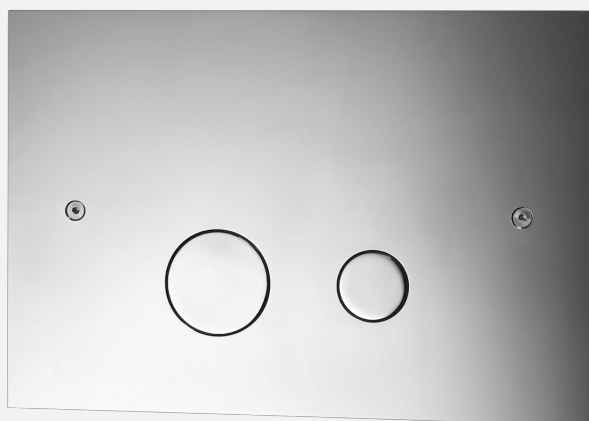

Tapwell

TA SIGMA Flush button

TA SIGMA Chrome

Article Number

TA SIGMA Chrome - 9418550
TA SIGMA Matte Black - 9420504
TA SIGMA Polished Brass - 9418572
TA SIGMA Copper - 9418753
TA SIGMA Bronze - 9423082
TA SIGMA Black Chrome - 9418951
TA SIGMA Honey Gold - 9419035
TA SIGMA Brushed Black Chrome - 9422577
TA SIGMA Brushed Nickel - 9421183

Flush button for Geberit Duofix 112 cm Sigma series as well as Sigma TEK 120 cm.

Tapwell

Cleaning

Wipe the surface with a soft cloth and lukewarm water and possibly with soap solution. Avoid alkaline, acid-liming or abrasive cleaners.

Maintenance

Visit our [YouTube channel](#) → where there are instructional videos for changing the ceramic cartridge, changing aerators and more.

Dimensions/Weight

Product - Width: 250 mm

Product - Height: 170 mm